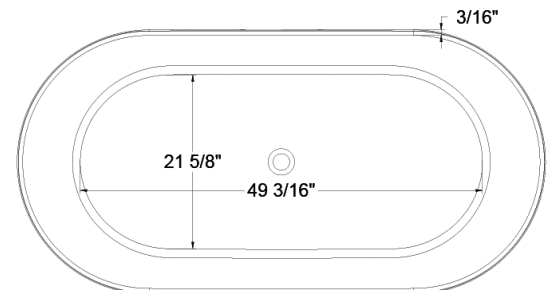

# SIZE DETAILS

# SIZE DETAILS

PRODUCT  
INSTRUCTION  
VIDEO

## MODEL No. GP984-63MW

(Front View)

(Side View)

(Bottom view)

(Top View)