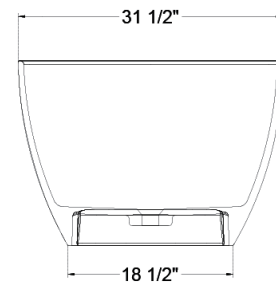

# SIZE DETAILS

# SIZE DETAILS

PRODUCT  
INSTRUCTION  
VIDEO

## MODEL No. GP984-63MW

(Front View)

(Side View)

(Bottom view)

(Top View)