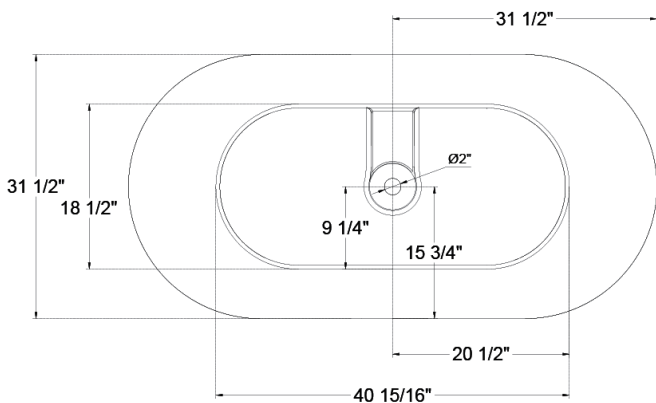

# SIZE DETAILS

# SIZE DETAILS

PRODUCT  
INSTRUCTION  
VIDEO

## MODEL No. GP984-63MW

(Front View)

(Side View)

(Bottom view)

(Top View)