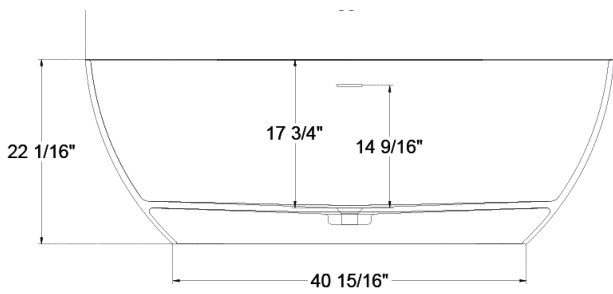

# SIZE DETAILS

# SIZE DETAILS

PRODUCT  
INSTRUCTION  
VIDEO

## MODEL No. GP984-63MW

(Front View)

(Side View)

(Bottom view)

(Top View)