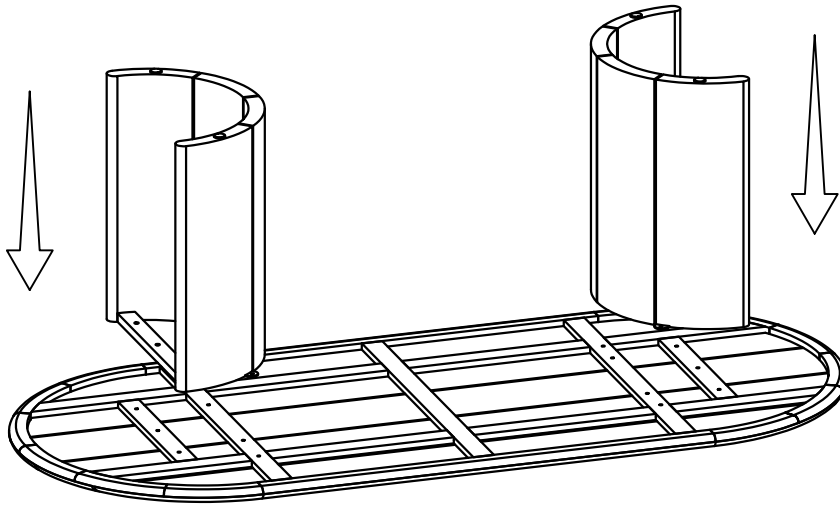

ASSEMBLY INSTRUCTIONS OUTDOOR DINING TABLE

A= 1 pcs

B= 2 pcs

C = Allen Key, 1 pcs

E= Bolt SS M8x40mm, 10 pcs

D= JCBC M6x15mm, 4 pcs

F= Wrench Key, 1 pcs

G= Ring M8, 10 pcs

1

2

3