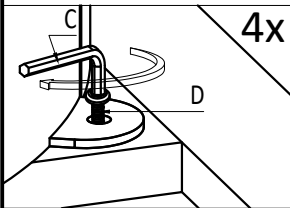

ASSEMBLY INSTRUCTIONS OUTDOOR DINING TABLE

A= 1 pcs

B= 2 pcs

C = Allen Key, 1 pcs

E= Bolt SS M8x40mm, 10 pcs

D= JCBC M6x15mm, 4 pcs

F= Wrench Key, 1 pcs

G= Ring M8, 10 pcs

1

2

3