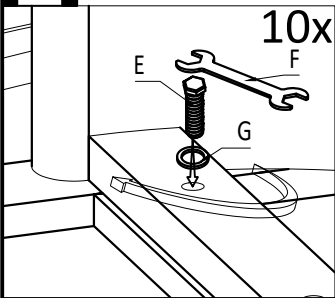

ASSEMBLY INSTRUCTIONS OUTDOOR DINING TABLE

A= 1 pcs

B= 2 pcs

C = Allen Key, 1 pcs

E= Bolt SS M8x40mm, 10 pcs

D= JCBC M6x15mm, 4 pcs

F= Wrench Key, 1 pcs

G= Ring M8, 10 pcs

1

2

3