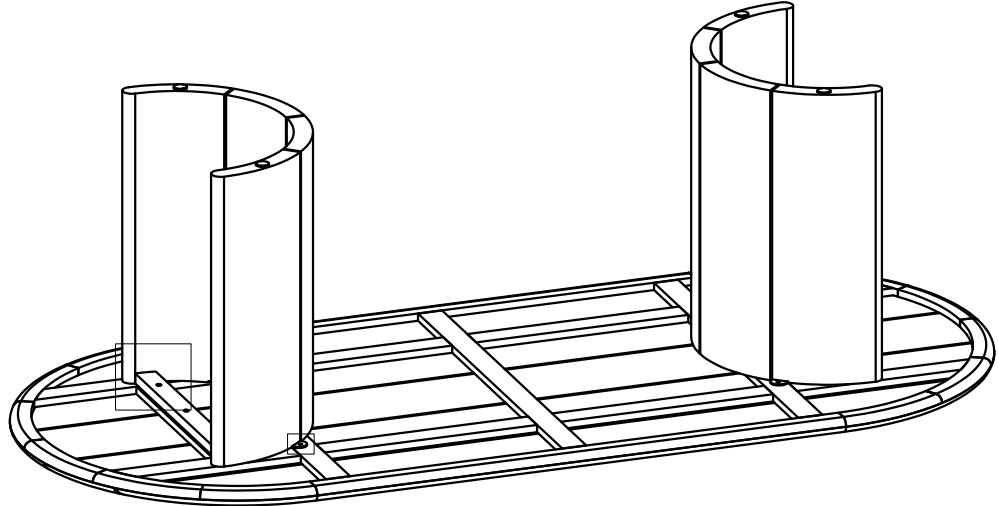

# ASSEMBLY INSTRUCTIONS OUTDOOR DINING TABLE

A= 1 pcs

B= 2 pcs

C = Allen Key, 1 pcs

E= Bolt SS M8x40mm, 10 pcs

D= JCBC M6x15mm, 4 pcs

F= Wrench Key, 1 pcs

G= Ring M8, 10 pcs

**1**

**2**

**3**