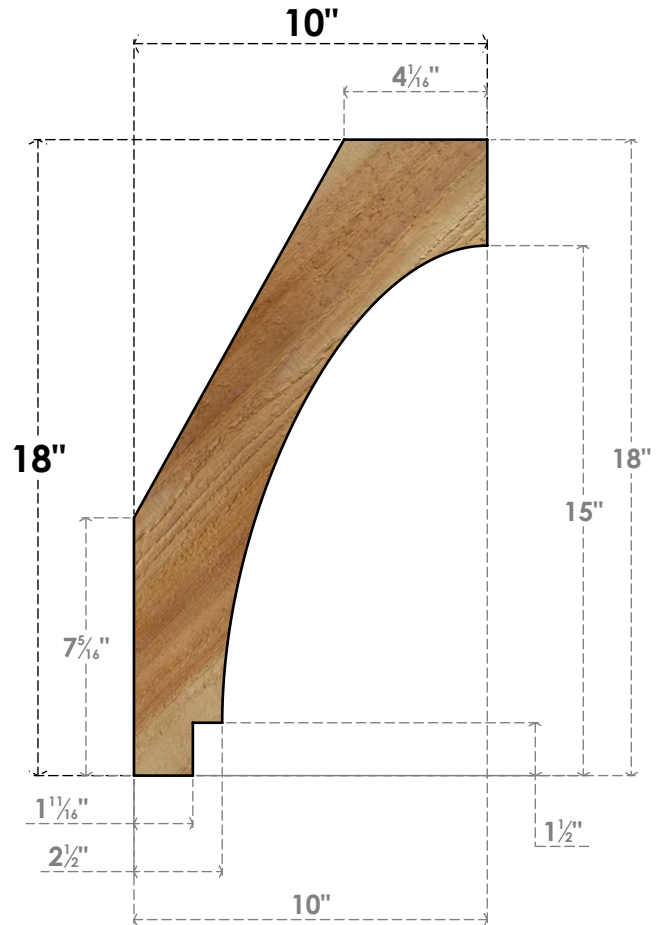

BRC06X10X18IMP00RWR

6"W X 10"D X 18"H IMPERIAL ROUGH SAWN BRACE, WESTERN RED CEDAR

SIDE

FRONT

EKENA MILLWORK
 2300 WEST MAIN ST.
 CLARKSVILLE, TX 75426
 TOLL FREE: 866-607-0453
 WWW.EKENAMILLWORK.COM

NOTES