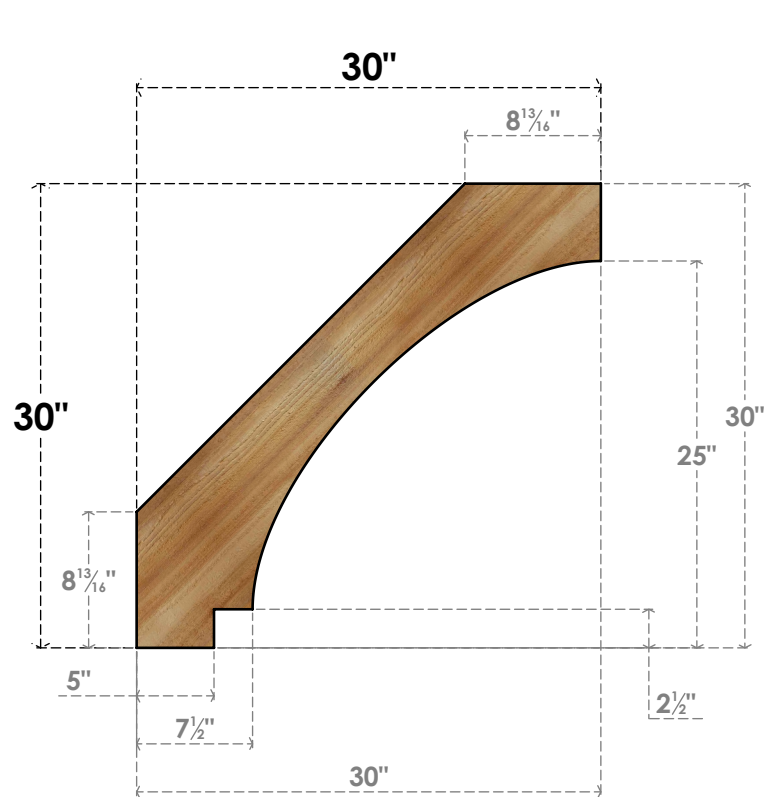

BRC04X30X30IMP00RWR

4"W X 30"D X 30"H IMPERIAL ROUGH SAWN BRACE, WESTERN RED CEDAR

SIDE

FRONT

EKENA MILLWORK
 2300 WEST MAIN ST.
 CLARKSVILLE, TX 75426
 TOLL FREE: 866-607-0453
 WWW.EKENAMILLWORK.COM

NOTES