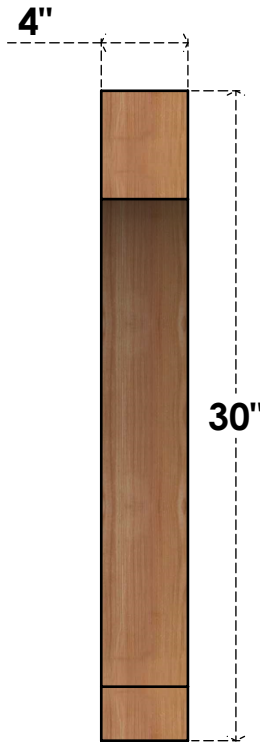

BRC04X30X30IMP00RWR

4"W X 30"D X 30"H IMPERIAL ROUGH SAWN BRACE, WESTERN RED CEDAR

SIDE

FRONT

EKENA MILLWORK
 2300 WEST MAIN ST.
 CLARKSVILLE, TX 75426
 TOLL FREE: 866-607-0453
 WWW.EKENAMILLWORK.COM

NOTES

1. INSTALLATION TO BE COMPLETED IN ACCORDANCE WITH MANUFACTURER'S SPECIFICATIONS.
2. DRAWING MAY NOT BE TO SCALE
3. THIS DRAWING IS INTENDED FOR DESIGN AND PLANNING PURPOSES ONLY.
4. ALL INFORMATION CONTAINED HEREIN WAS CURRENT AT THE TIME OF DEVELOPMENT BUT MUST BE REVIEWED AND APPROVED BY THE PRODUCT MANUFACTURER TO BE CONSIDERED ACCURATE.
5. PRODUCTS ARE NOT KILN DRIED. THIS ITEM IS UNIQUE AND WILL CONTAIN THE NATURAL VARIATIONS THAT THE WOOD SPECIES OFFERS. THIS MAY RESULT IN VARIATIONS UP TO 1/4"