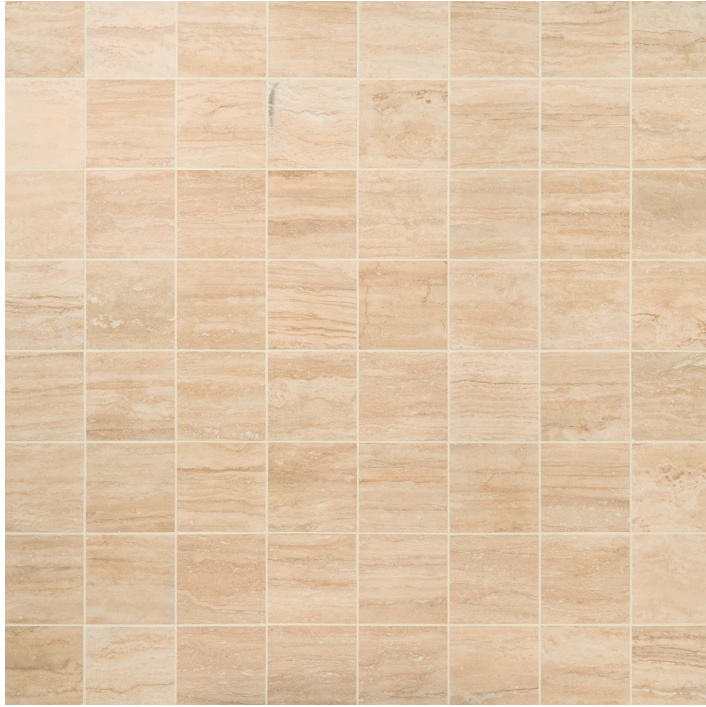

# CLASSIC TRAVERTINE PREMIUM 6X6 VEIN CUT FILLED HONED TILE

The Classic Travertine Premium 6x6 Vein Cut Filled Honed Stone Tile is a traditional travertine with a warm tonality, featuring bands of tan, cream, and taupe that highlight the stone's natural layering. This vein-cut travertine is filled with a cement-based blend then honed smooth. Adding effortless elegance to walls and floors, each of these large square tiles is suited to residential and commercial spaces, though it is not recommended for high-traffic areas.

## COLORS

Classic

Ivory