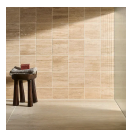

PRODUCT GALLERY