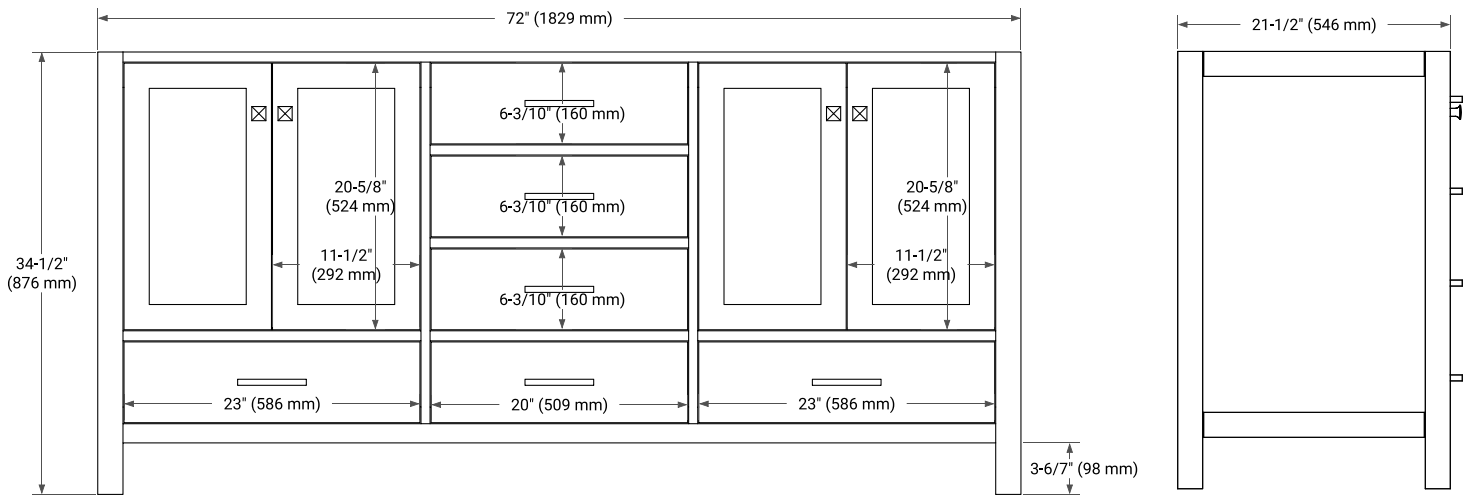

FRONT VIEW

SIDE VIEW

PLAN VIEW