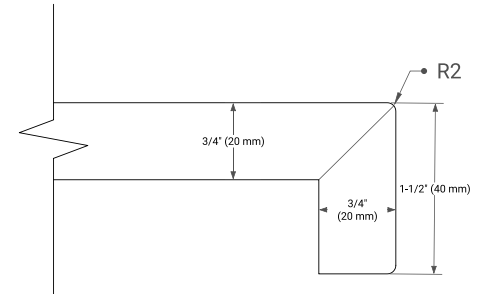

EDGE SIDE VIEW