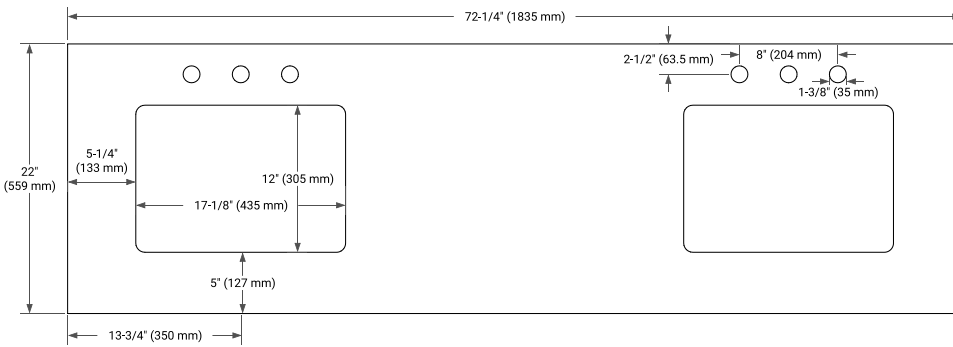

72" DOUBLE RECTANGLE SINK COUNTERTOP WITH 1.5 IN. THICKNESS

OVERALL DIMENSIONS

72.25" W x 22" D x 1.5" H

COUNTERTOP OPTIONS

FEATURES

- Solid countertop with mitered edges & seams
- Undermount white rectangular sink
- Pre-drilled for 8" widespread faucet

INCLUDED

- Countertop
- Matching Backsplash
- Rectangle Sinks

COUNTERTOP PLAN VIEW