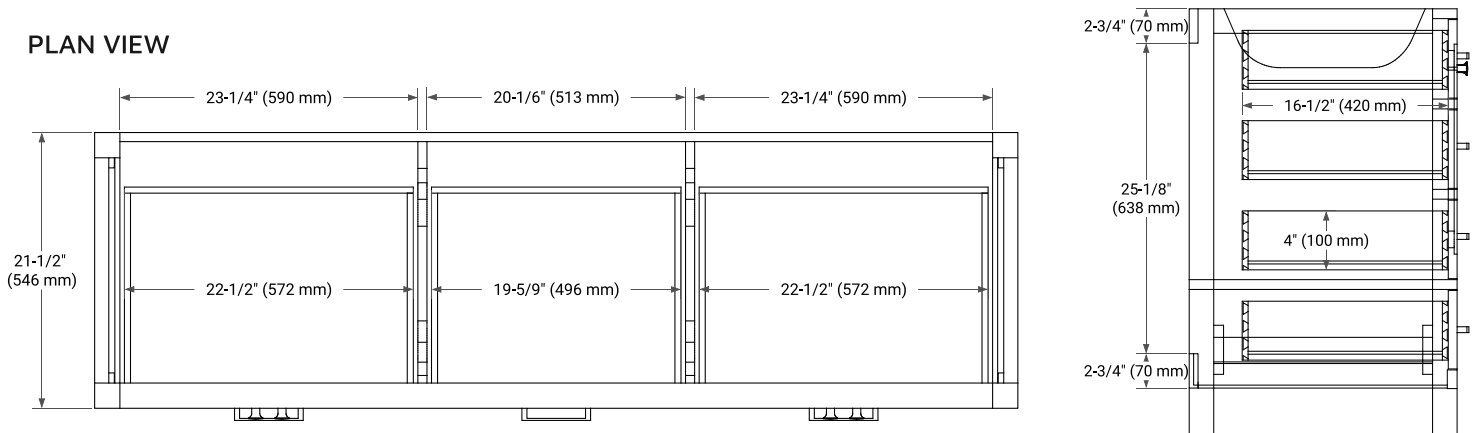

72" DOUBLE SINK BASE CABINET

BASE CABINET DIMENSIONS

72" W x 21.5" D x 34.5" H

FEATURES

- Solid wood frame & plywood panels
- Dovetail drawers and joints
- Soft closing doors & drawers

HARDWARE FINISHES

Brushed Nickel   Satin Brass   Matte Black   Polished Chrome

AVAILABLE COLORS

White   Grey   Midnight Blue   Espresso   White Oak