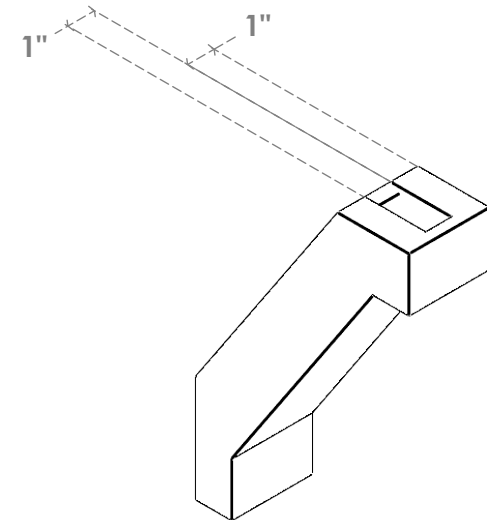

# ITEM NUMBER: BRCURO030X08000X12000BURRCPR

3"W X 8"D X 12"H BURLINGTON ROUGH CEDAR WOODGRAIN OPEN  
TIMBERTHANE BRACE, PRIMED TAN

**SIDE PROFILE**

**FRONT PROFILE**

**ISOMETRIC**

EKENA MILLWORK  
2300 WEST MAIN ST.  
CLARKSVILLE, TX 75426  
TOLL FREE: 866-607-0453  
WWW.EKENAMILLWORK.COM

NOTES

1. INSTALLATION TO BE COMPLETED IN ACCORDANCE WITH MANUFACTURER'S SPECIFICATIONS.
2. DRAWING MAY NOT BE TO SCALE
3. THIS DRAWING IS INTENDED FOR DESIGN AND PLANNING PURPOSES ONLY.
4. ALL INFORMATION CONTAINED HEREIN WAS CURRENT AT THE TIME OF DEVELOPMENT BUT MUST BE REVIEWED AND APPROVED BY THE PRODUCT MANUFACTURER TO BE CONSIDERED ACCURATE.
5. TIMBERTHANE ARCHITECTURAL PRODUCTS ARE MADE FROM HIGH DENSITY URETHANE AND COME FACTORY PRIMED