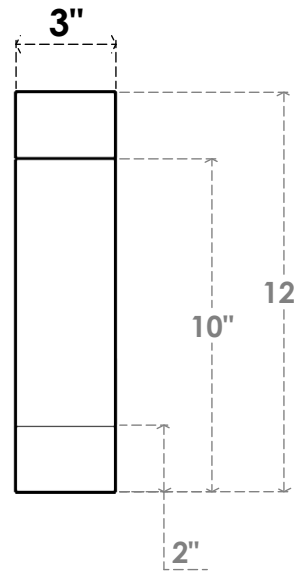

# ITEM NUMBER: BRCURO030X08000X12000BURRCPR

3"W X 8"D X 12"H BURLINGTON ROUGH CEDAR WOODGRAIN OPEN  
TIMBERTHANE BRACE, PRIMED TAN

**SIDE PROFILE**

**FRONT PROFILE**

**ISOMETRIC**

EKENA MILLWORK  
2300 WEST MAIN ST.  
CLARKSVILLE, TX 75426  
TOLL FREE: 866-607-0453  
WWW.EKENAMILLWORK.COM

NOTES

1. INSTALLATION TO BE COMPLETED IN ACCORDANCE WITH MANUFACTURER'S SPECIFICATIONS.
2. DRAWING MAY NOT BE TO SCALE
3. THIS DRAWING IS INTENDED FOR DESIGN AND PLANNING PURPOSES ONLY.
4. ALL INFORMATION CONTAINED HEREIN WAS CURRENT AT THE TIME OF DEVELOPMENT BUT MUST BE REVIEWED AND APPROVED BY THE PRODUCT MANUFACTURER TO BE CONSIDERED ACCURATE.
5. TIMBERTHANE ARCHITECTURAL PRODUCTS ARE MADE FROM HIGH DENSITY URETHANE AND COME FACTORY PRIMED