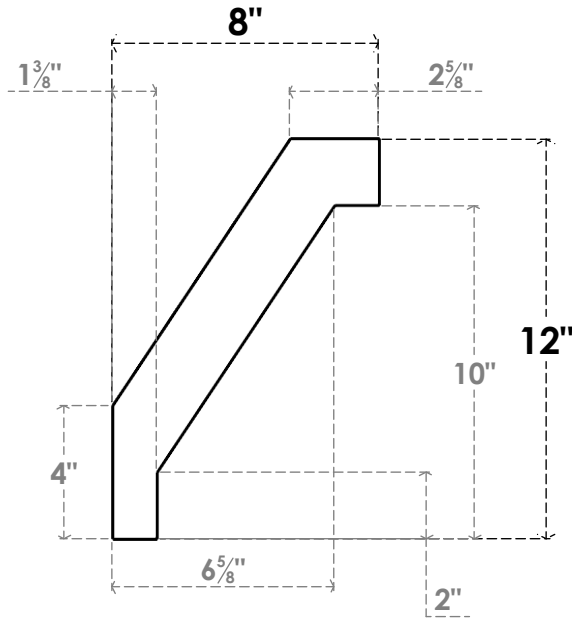

# ITEM NUMBER: BRCURO030X08000X12000BURRCPR

3"W X 8"D X 12"H BURLINGTON ROUGH CEDAR WOODGRAIN OPEN  
TIMBERTHANE BRACE, PRIMED TAN

**SIDE PROFILE**

**FRONT PROFILE**

**ISOMETRIC**

EKENA MILLWORK  
2300 WEST MAIN ST.  
CLARKSVILLE, TX 75426  
TOLL FREE: 866-607-0453  
WWW.EKENAMILLWORK.COM

NOTES

1. INSTALLATION TO BE COMPLETED IN ACCORDANCE WITH MANUFACTURER'S SPECIFICATIONS.
2. DRAWING MAY NOT BE TO SCALE
3. THIS DRAWING IS INTENDED FOR DESIGN AND PLANNING PURPOSES ONLY.
4. ALL INFORMATION CONTAINED HEREIN WAS CURRENT AT THE TIME OF DEVELOPMENT BUT MUST BE REVIEWED AND APPROVED BY THE PRODUCT MANUFACTURER TO BE CONSIDERED ACCURATE.
5. TIMBERTHANE ARCHITECTURAL PRODUCTS ARE MADE FROM HIGH DENSITY URETHANE AND COME FACTORY PRIMED