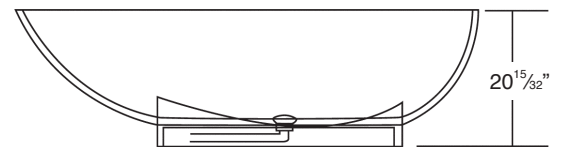

FEATURES

- 71.65" x 36.22" x 20.47" freestanding bathtub.
- Artificial stone material.
- Center drain location. Spring-loaded chrome finish bottom drain included.
- Built-in overflow.
- 10 Year Limited Residential Warranty
3 Year Commercial Warranty

COLORS/FINISH

- 01 White
- 08 Biscuit
- 09 Black
- (V) velvet finish

Specified Model

Model	SSH7236
Dimensions	L71 ²¹ / ₃₂ " x W36 ⁷ / ₃₂ " x H20 ¹⁵ / ₃₂ "
Drain Outlet	Center
Water Capacity	70 gallons
Cubic Feet	43.50
Item Weight	352 lbs.
Shipping Weight	462 lbs.
Material	Artificial Stone
Installation	freestanding, floor mounted
Required	floor or wall mount faucet not supplied