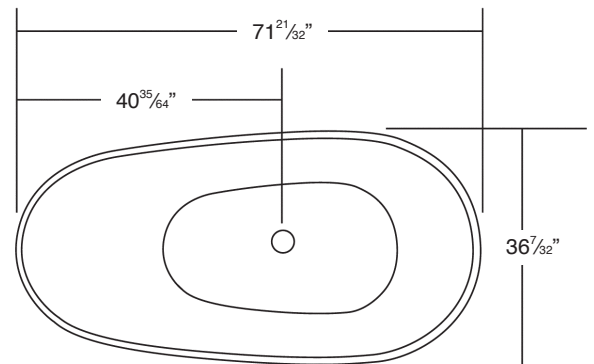

FEATURES

- 71.65" x 36.22" x 20.47" freestanding bathtub.
- Artificial stone material.
- Center drain location. Spring-loaded chrome finish bottom drain included.
- Built-in overflow.
- 10 Year Limited Residential Warranty
3 Year Commercial Warranty

COLORS/FINISH

- 01 White
- 08 Biscuit
- 09 Black
- (V) velvet finish

Specified Model

Model	SSH7236
Dimensions	L71 ²¹ / ₃₂ " x W36 ⁷ / ₃₂ " x H20 ¹⁵ / ₃₂ "
Drain Outlet	Center
Water Capacity	70 gallons
Cubic Feet	43.50
Item Weight	352 lbs.
Shipping Weight	462 lbs.
Material	Artificial Stone
Installation	freestanding, floor mounted
Required	floor or wall mount faucet not supplied