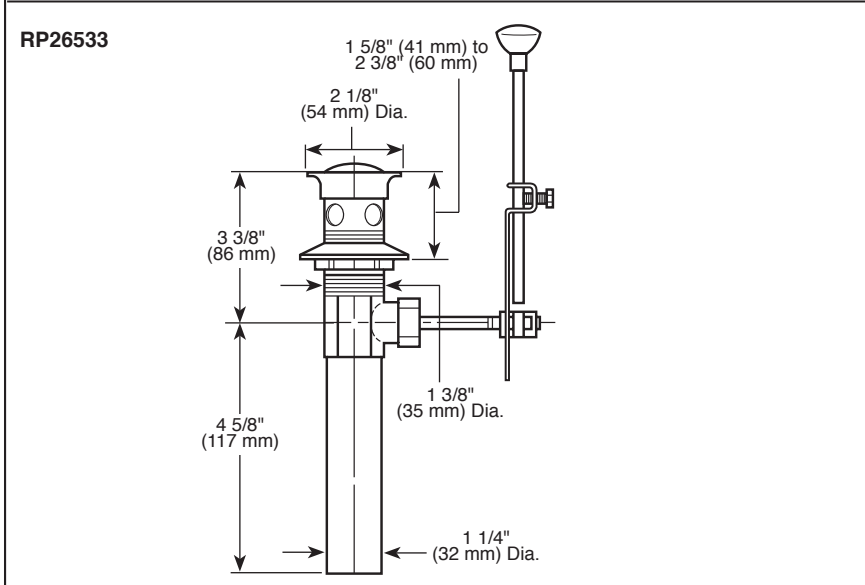

see what Delta can do™

BATHROOM FAUCET

- Classic Series
- Single Handle Deck Mount

STANDARD SPECIFICATIONS:

- Max flow rate 1.2 gpm @ 60 psi, 4.5 L/min @ 414 kPa
- Two (501LF) and three-hole (520LF) mount
- Solid brass fabricated body
- Diamond coated ceramic cartridge
- Adjustable handle limit stop
- 3/8" O.D. copper supply tubes with 1/2"-14 NPSM adapters
- Models have 1/4" threaded mounting studs
- Models with suffix "MPU" have metal drain with pop-up type fitting with plated flange and stopper
- Lever handles have red/blue button
- Lift rod hole (520LF); no lift rod hole (501LF)

COMPLIES WITH:

- ASME A112.18.1 / CSA B125.1
- ASME A112.18.2 / CSA B125.2
- EPA WaterSense®
- ICC/ANSI A117.1 - Valve control only

Delta Faucet Company reserves the right (1) to make changes in specifications and materials, and (2) to change or discontinue models, both without notice or obligation. Dimensions are for reference only. See current full-line price book or www.deltafaucet.com for finish options and product availability.