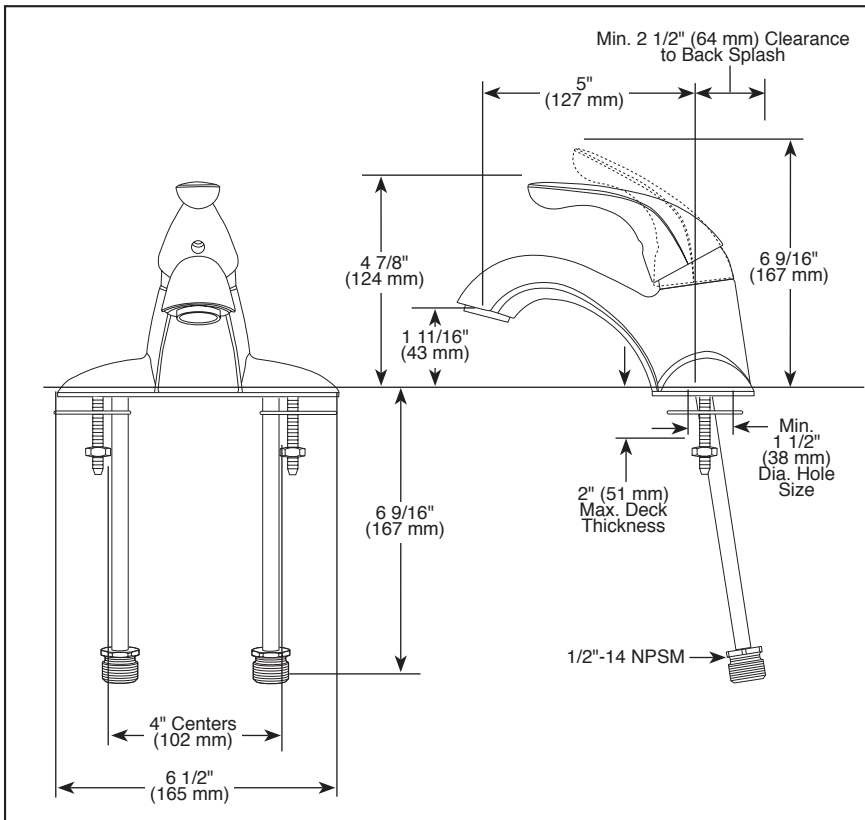

see what Delta can do™

BATHROOM FAUCET

- Classic Series
- Single Handle Deck Mount

STANDARD SPECIFICATIONS:

- Max flow rate 1.2 gpm @ 60 psi, 4.5 L/min @ 414 kPa
- Two (501LF) and three-hole (520LF) mount
- Solid brass fabricated body
- Diamond coated ceramic cartridge
- Adjustable handle limit stop
- 3/8" O.D. copper supply tubes with 1/2"-14 NPSM adapters
- Models have 1/4" threaded mounting studs
- Models with suffix "MPU" have metal drain with pop-up type fitting with plated flange and stopper
- Lever handles have red/blue button
- Lift rod hole (520LF); no lift rod hole (501LF)

COMPLIES WITH:

- ASME A112.18.1 / CSA B125.1
- ASME A112.18.2 / CSA B125.2
- EPA WaterSense®
- ICC/ANSI A117.1 - Valve control only

Delta Faucet Company reserves the right (1) to make changes in specifications and materials, and (2) to change or discontinue models, both without notice or obligation. Dimensions are for reference only. See current full-line price book or www.deltafaucet.com for finish options and product availability.

DSP-L-501LF-WF Rev. G

Delta Faucet Company

55 E. 111th Street, Carmel, IN 46280
 350 South Edgeware Road, St. Thomas, ON N5P 4L1
 © 2025 Delta Faucet Company