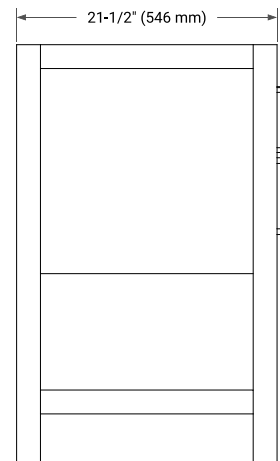

42" SINGLE SINK BASE CABINET

BASE CABINET DIMENSIONS

42" W x 21.5" D x 34.5" H

FEATURES

- Solid wood frame & plywood panels
- Dovetail drawers and joints
- Soft closing doors & drawers

HARDWARE FINISHES*

Brushed Nickel   Satin Brass   Matte Black   Polished Chrome

*Hardware comes preinstalled with the illustrated option. Other finishes are available on our online store if you prefer a different one.

AVAILABLE COLORS

White   Grey   Midnight Blue

FRONT VIEW

SIDE VIEW

PLAN VIEW