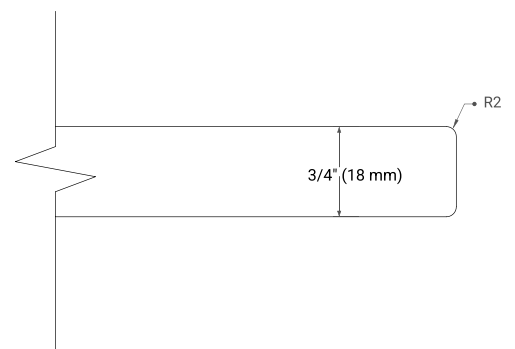

EDGE SIDE VIEW