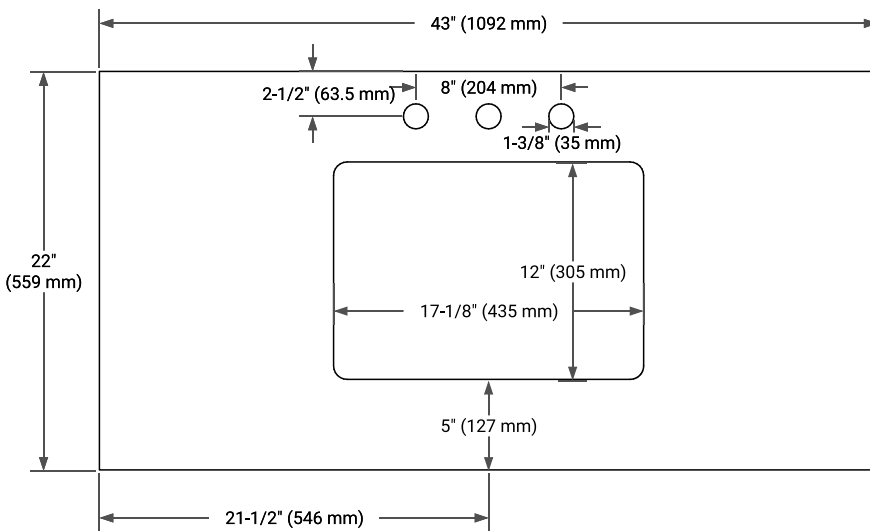

43" SINGLE RECTANGLE SINK COUNTERTOP WITH 0.75 IN. THICKNESS

OVERALL DIMENSIONS

43" W x 22" D x 0.75" H

COUNTERTOP OPTIONS

FEATURES

- Solid countertop with mitered edges & seams
- Undermount white rectangular sink
- Pre-drilled for 8" widespread faucet

INCLUDED

- Countertop
- Matching Backsplash
- Rectangle Sink

COUNTERTOP PLAN VIEW