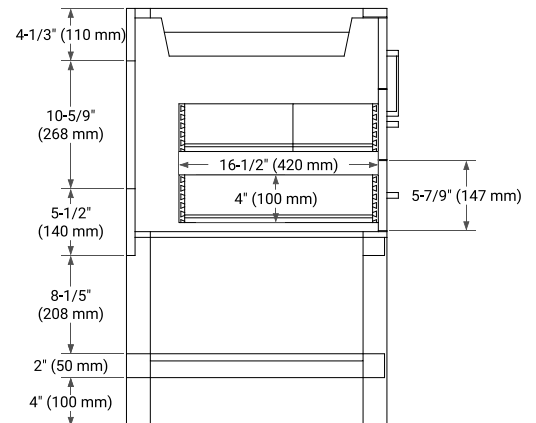

42" SINGLE SINK BASE CABINET

BASE CABINET DIMENSIONS

42" W x 21.5" D x 34.5" H

FEATURES

- Solid wood frame & plywood panels
- Dovetail drawers and joints
- Soft closing doors & drawers

HARDWARE FINISHES*

Brushed Nickel   Satin Brass   Matte Black   Polished Chrome

*Hardware comes preinstalled with the illustrated option. Other finishes are available on our online store if you prefer a different one.

AVAILABLE COLORS

White   Grey   Midnight Blue

FRONT VIEW

SIDE VIEW

PLAN VIEW