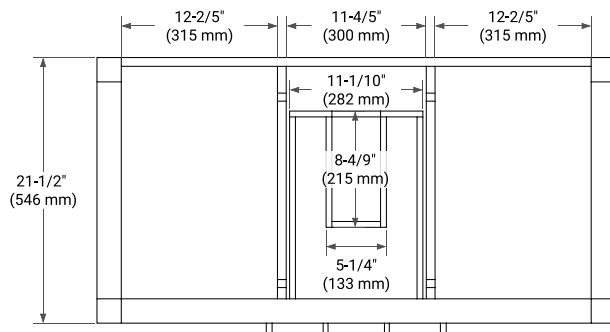

42" SINGLE SINK BASE CABINET

BASE CABINET DIMENSIONS

42" W x 21.5" D x 34.5" H

FEATURES

- Solid wood frame & plywood panels
- Dovetail drawers and joints
- Soft closing doors & drawers

HARDWARE FINISHES*

Brushed Nickel   Satin Brass   Matte Black   Polished Chrome

*Hardware comes preinstalled with the illustrated option. Other finishes are available on our online store if you prefer a different one.

AVAILABLE COLORS

White   Grey   Midnight Blue

FRONT VIEW

SIDE VIEW

PLAN VIEW