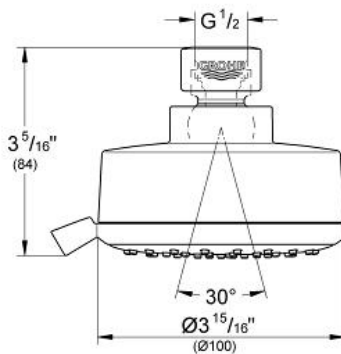

NEW TEMPESTA
COSMOPOLITAN 100
Shower Head 4 Sprays
MODEL # 27591001

Pure Freude
an Wasser

GROHE

Product Description:
NEW TEMPESTA COSMOPOLITAN 100
Shower Head 4 Sprays

Standard Specification:

- 4 Sprays: GROHE Rain O², Rain, Massage and Jet
- Rotating ball joint $\pm 15^\circ$
- 1/2" Connection thread
- 2.5 gpm (9.5 l/min) flow limiter
- **GROHE DreamSpray** perfect spray pattern
- **GROHE StarLight** chrome finish
- **SpeedClean**[®] anti-lime system
- Inner WaterGuide for a longer life
- Max Flow Rate 2.5 gpm (9.5 L/min)
- Min. recommended pressure: 15 psi

Applicable Codes & Standards:

- Energy Policy Act of 1992
- ASME A112.18.1/CSA B125.1

Color:

- 27591001 StarLight Chrome