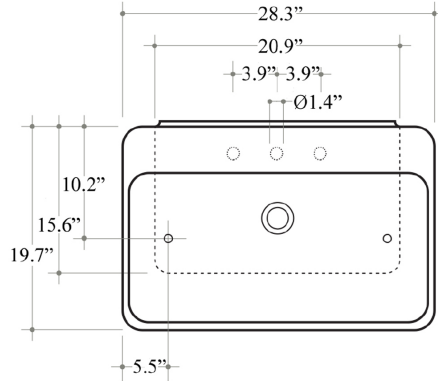

## Codes & Standards:

- ADA Compliant

\* WS Bath Collections reserves the right to revise dimensions or information on this sheet without notice

**Collection |**  
Start

**Model |**  
Start 72W

Dimensions Metric

*1 inch = 2.54 cm*

*1 inch = 25.4 mm*

 WS<sup>®</sup> BATH  
COLLECTIONS

1051 Lea Drive - Collegeville, PA 19426  
Tel. 215 513 9400 - Fax 610 831 0215

[www.ws bathcollections.com](http://www.ws bathcollections.com) - [info@ws bathcollections.com](mailto:info@ws bathcollections.com)

Vessel

Wall Mount

**Collection |**  
Start

**Model |**  
Start 72W

Dimensions Metric

1 inch = 2.54 cm

1 inch = 25.4 mm

1051 Lea Drive - Collegeville, PA 19426  
Tel. 215 513 9400 - Fax 610 831 0215