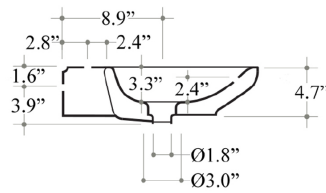

## Codes & Standards:

- ADA Compliant

\* WS Bath Collections reserves the right to revise dimensions or information on this sheet without notice

**Collection |**  
Start

**Model |**  
Start 72W

Dimensions Metric

*1 inch = 2.54 cm*

*1 inch = 25.4 mm*

 WS<sup>®</sup> BATH  
COLLECTIONS

1051 Lea Drive - Collegeville, PA 19426  
Tel. 215 513 9400 - Fax 610 831 0215

[www.ws bathcollections.com](http://www.ws bathcollections.com) - [info@ws bathcollections.com](mailto:info@ws bathcollections.com)

Vessel

Wall Mount

**Collection |**  
Start

**Model |**  
Start 72W

Dimensions Metric

1 inch = 2.54 cm

1 inch = 25.4 mm

1051 Lea Drive - Collegeville, PA 19426  
Tel. 215 513 9400 - Fax 610 831 0215