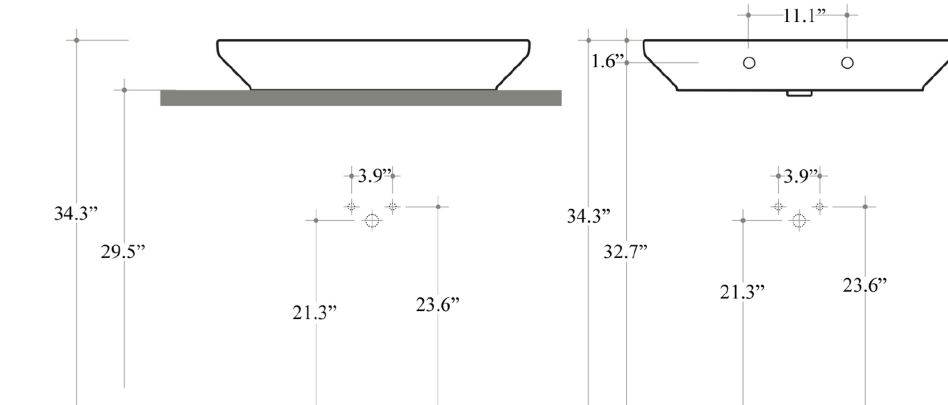

*1 inch = 2.54 cm*

*1 inch = 25.4 mm*

 WS<sup>®</sup> BATH  
COLLECTIONS

1051 Lea Drive - Collegeville, PA 19426  
Tel. 215 513 9400 - Fax 610 831 0215

[www.ws bathcollections.com](http://www.ws bathcollections.com) - [info@ws bathcollections.com](mailto:info@ws bathcollections.com)

Vessel

Wall Mount

**Collection |**  
Start

**Model |**  
Start 72W

Dimensions Metric

1 inch = 2.54 cm

1 inch = 25.4 mm

1051 Lea Drive - Collegeville, PA 19426  
Tel. 215 513 9400 - Fax 610 831 0215