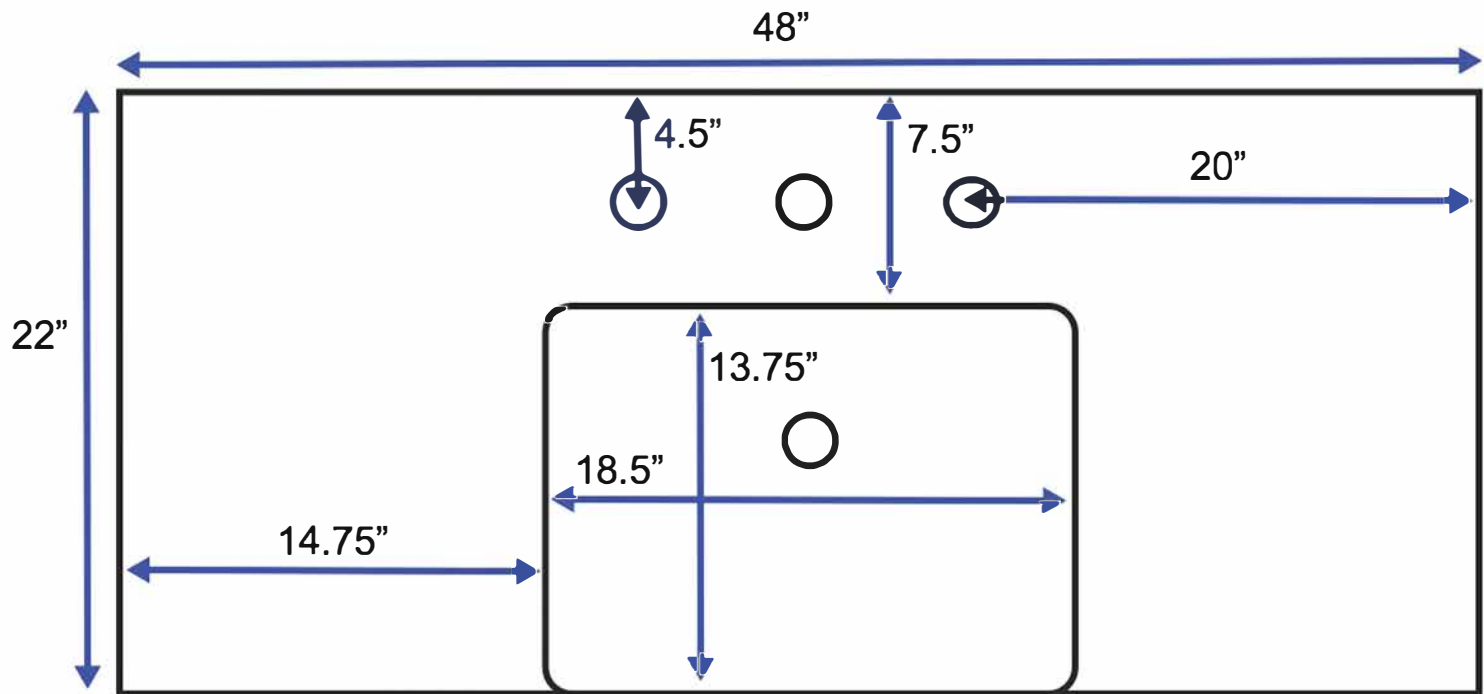

# 48-inch Bath Vanity (Top View)

All measurements are approximate and rounded to the nearest quarter inch.  
Please allow for a slight margin of error.