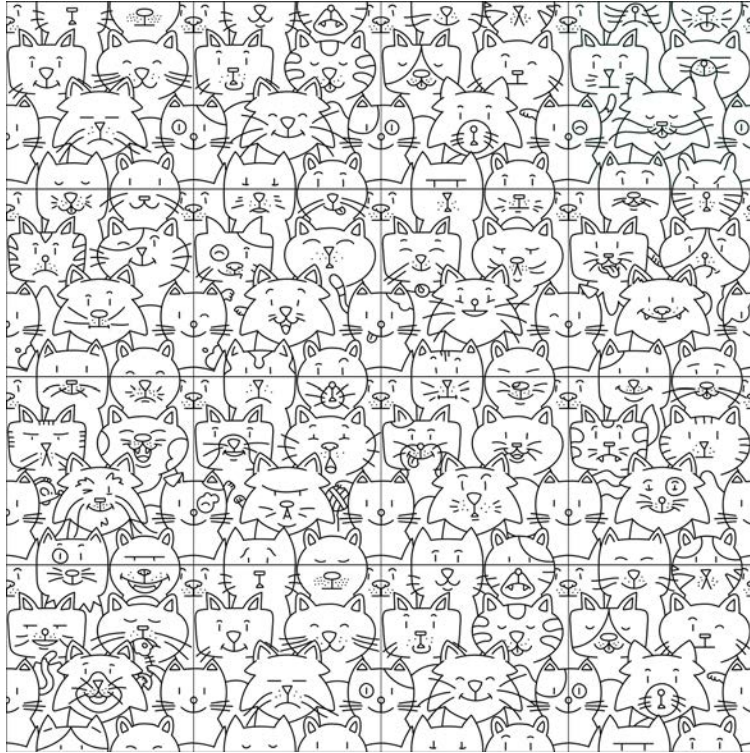

# PRETTY KITTY

PORCELAIN TILE

Audrey Lane

# PRETTY KITTY

porcelain tile

10" x 10" x 3/8"

12 faces

10" x 10" x 3/8"

**PRETTY KITTY**

10" x 10" x 3/8"

**LIVELY WHITE**

10" x 10" x 3/8"

**LIVELY BLACK**

application	shade variation	frost resistant	breaking strength	abrasion resistance	scratch resistance	DCOF
floor & wall	V3	yes	≥ 1300 N	PE.I IV	Mohs 6	>.42

*Audrey Lane*