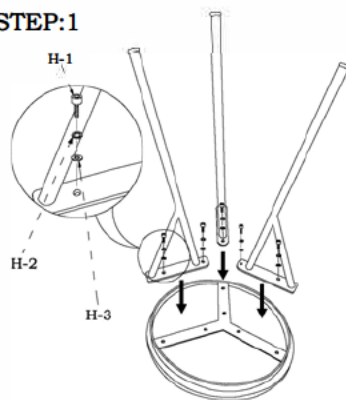

ASSEMBLY INSTRUCTION

PART LIST:

LABEL	PICTURE	DESCRIPTION	QTY.
A)		Marble Top	01 pc.
B)		Iron Leg	03 pcs.

HARDWARE LIST:

LABEL	PICTURE	DESCRIPTION	QTY.
H-1		Allen Screw	06 pcs.
H-2		Spring Washer	06 pcs.
H-3		Washer	06 pcs.

HARDWARE LIST:

LABEL	PICTURE	DESCRIPTION	QTY.
T-1		Allen Key	01 pc.

STEPS:

STEP:1