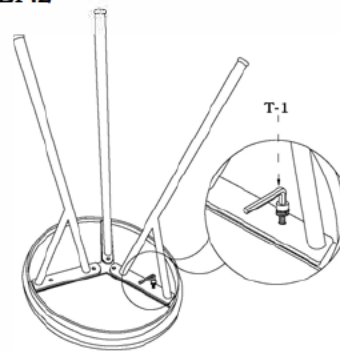

ASSEMBLY INSTRUCTION

PART LIST:

LABEL	PICTURE	DESCRIPTION	QTY.
A)		Marble Top	01 pc.
B)		Iron Leg	03 pcs.

HARDWARE LIST:

LABEL	PICTURE	DESCRIPTION	QTY.
H-1		Allen Screw	06 pcs.
H-2		Spring Washer	06 pcs.
H-3		Washer	06 pcs.

HARDWARE LIST:

LABEL	PICTURE	DESCRIPTION	QTY.
T-1		Allen Key	01 pc.

STEPS:

STEP:1

STEP:2

FINAL PICTURE