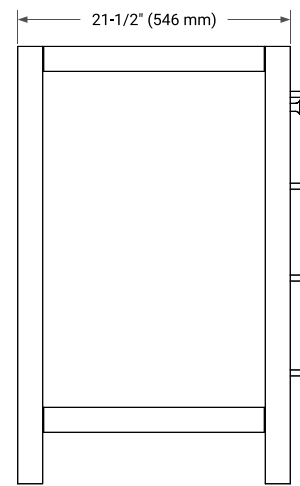

42" SINGLE SINK BASE CABINET

BASE CABINET DIMENSIONS

42" W x 21.5" D x 34.5" H

FEATURES

- Solid wood frame & plywood panels
- Dovetail drawers and joints
- Soft closing doors & drawers

HARDWARE FINISHES*

Brushed Nickel Satin Brass Matte Black Polished Chrome

PLAN VIEW

42" SINGLE RECTANGLE SINK COUNTERTOP WITH 1.5 IN. THICKNESS

OVERALL DIMENSIONS

42.25" W x 22" D x 1.5" H

COUNTERTOP OPTIONS

Carrara White Quartz

FEATURES

- Solid countertop with mitered edges & seams
- Undermount white rectangular sink
- Pre-drilled for 8" widespread faucet

INCLUDED

- Countertop
- Matching Backsplash
- Rectangle Sink

COUNTERTOP PLAN VIEW

EDGE SIDE VIEW

THREE DIMENSIONAL COUNTERTOP VIEW