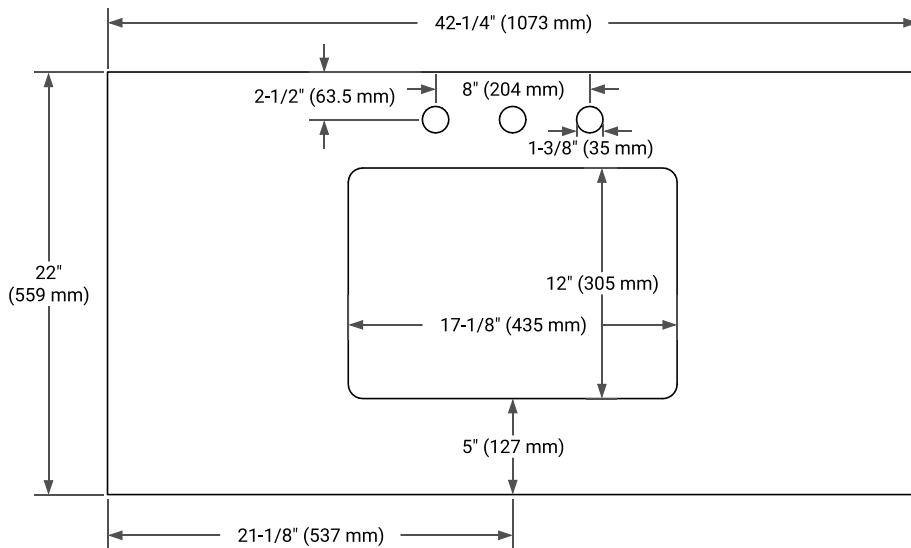

PLAN VIEW

42" SINGLE RECTANGLE SINK COUNTERTOP WITH 1.5 IN. THICKNESS

OVERALL DIMENSIONS

42.25" W x 22" D x 1.5" H

COUNTERTOP OPTIONS

Carrara White Quartz

FEATURES

- Solid countertop with mitered edges & seams
- Undermount white rectangular sink
- Pre-drilled for 8" widespread faucet

INCLUDED

- Countertop
- Matching Backsplash
- Rectangle Sink

COUNTERTOP PLAN VIEW

EDGE SIDE VIEW

THREE DIMENSIONAL COUNTERTOP VIEW