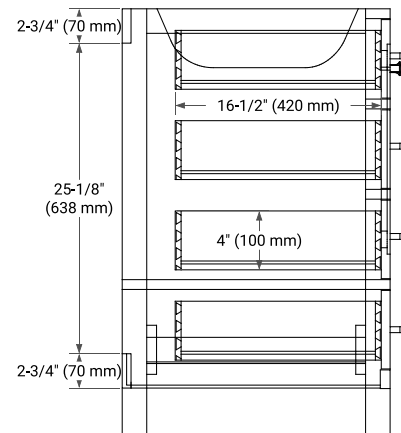

42" SINGLE SINK BASE CABINET

BASE CABINET DIMENSIONS

42" W x 21.5" D x 34.5" H

FEATURES

- Solid wood frame & plywood panels
- Dovetail drawers and joints
- Soft closing doors & drawers

HARDWARE FINISHES*

Brushed Nickel Satin Brass Matte Black Polished Chrome

PLAN VIEW

42" SINGLE RECTANGLE SINK COUNTERTOP WITH 1.5 IN. THICKNESS

OVERALL DIMENSIONS

42.25" W x 22" D x 1.5" H

COUNTERTOP OPTIONS

Carrara White Quartz

FEATURES

- Solid countertop with mitered edges & seams
- Undermount white rectangular sink
- Pre-drilled for 8" widespread faucet

INCLUDED

- Countertop
- Matching Backsplash
- Rectangle Sink

COUNTERTOP PLAN VIEW

EDGE SIDE VIEW

THREE DIMENSIONAL COUNTERTOP VIEW