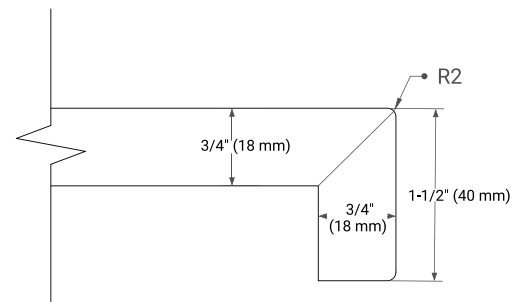

PLAN VIEW

42" SINGLE RECTANGLE SINK COUNTERTOP WITH 1.5 IN. THICKNESS

OVERALL DIMENSIONS

42.25" W x 22" D x 1.5" H

COUNTERTOP OPTIONS

Carrara White Quartz

FEATURES

- Solid countertop with mitered edges & seams
- Undermount white rectangular sink
- Pre-drilled for 8" widespread faucet

INCLUDED

- Countertop
- Matching Backsplash
- Rectangle Sink

COUNTERTOP PLAN VIEW

EDGE SIDE VIEW

THREE DIMENSIONAL COUNTERTOP VIEW