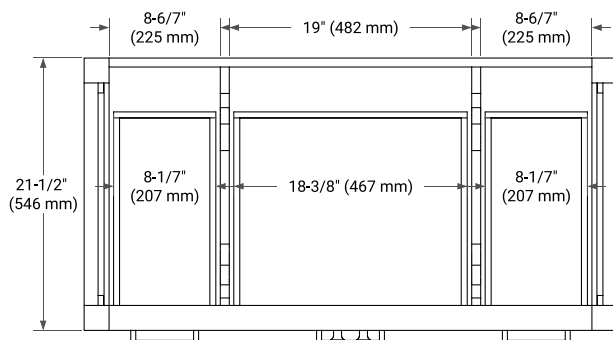

42" SINGLE SINK BASE CABINET

BASE CABINET DIMENSIONS

42" W x 21.5" D x 34.5" H

FEATURES

- Solid wood frame & plywood panels
- Dovetail drawers and joints
- Soft closing doors & drawers

HARDWARE FINISHES*

Brushed Nickel Satin Brass Matte Black Polished Chrome

PLAN VIEW

42" SINGLE RECTANGLE SINK COUNTERTOP WITH 1.5 IN. THICKNESS

OVERALL DIMENSIONS

42.25" W x 22" D x 1.5" H

COUNTERTOP OPTIONS

Carrara White Quartz

FEATURES

- Solid countertop with mitered edges & seams
- Undermount white rectangular sink
- Pre-drilled for 8" widespread faucet

INCLUDED

- Countertop
- Matching Backsplash
- Rectangle Sink

COUNTERTOP PLAN VIEW

EDGE SIDE VIEW

THREE DIMENSIONAL COUNTERTOP VIEW