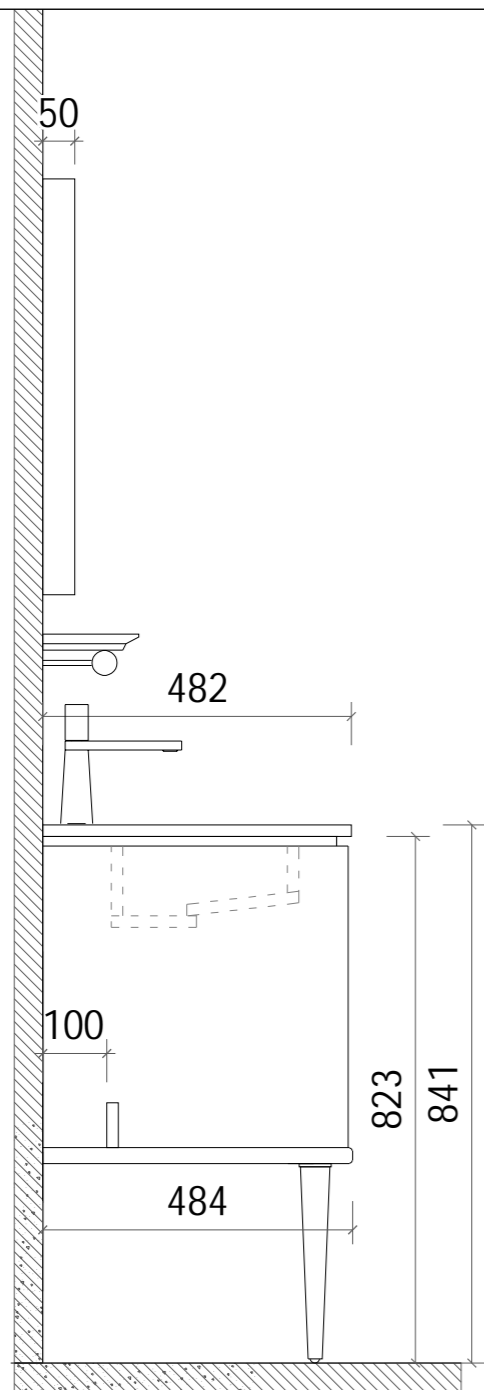

Customized 1902-700 Mirror with LED Backlight 6000K
Glossy Green Wooden Frame
Size: $\phi 700 \times T50$ mm

1902 small shelf common size-black walnut wood color
Size: $W400 \times D150 \times T25$ mm

Customized shelf:black walnut wood color+brushed gold
Size: $700 \times \phi 40$ mm

Countertop:18mm black& white marble integrated sink
Size: $W711 \times D482 \times H145$ mm

Client supply faucet

Main Cabinet:Customizd 1902-711 Cabinet
glossy green+black walnut wood color
with Grace drawer brand($H180 \times W300$)+wooden drawer
Size: $W711 \times D484 \times H823$ mm

客户签名:
Customer signature

您的签名代表认可图纸所有内容

油漆: *****
Material

材质: *****
Material

数量: *****
Number

注: 1、所有尺寸单位均为毫米。
2、不可用比例尺度量图纸尺寸，应以图示标注尺寸为准。
3、如发现图纸有任何疑问，请与设计人员联系。

Customized 1902-700 Mirror with LED Backlight 6000K
Glossy Grey Wooden Frame
Size: $\phi 700 \times T50$ mm

1902 small shelf common size-black walnut wood color
Size: $W400 \times D150 \times T25$ mm

Customized shelf:black walnut wood color+brushed gold
Size: $700 \times \phi 40$ mm

Countertop:18mm black& white marble integrated sink
Size: $W711 \times D482 \times H145$ mm