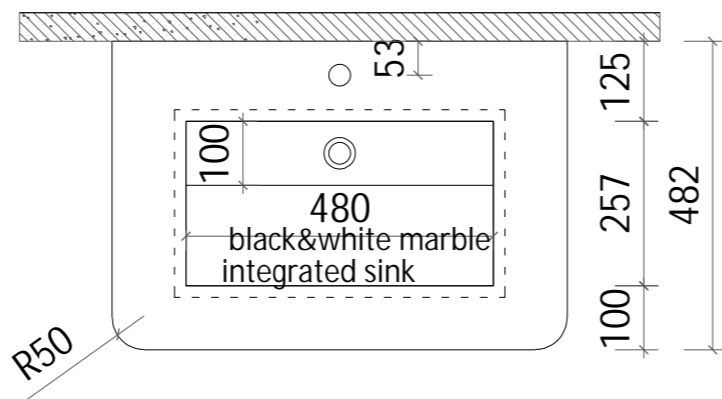

客户签名:
Customer signature

您的签名代表认可图纸所有内容

油漆: *****
Material

材质: *****
Material

数量: *****
Number

注: 1、所有尺寸单位均为毫米。
2、不可用比例尺度量图纸尺寸，应以图示标注尺寸为准。
3、如发现图纸有任何疑问，请与设计人员联系。

Customized 1902-700 Mirror with LED Backlight 6000K
Glossy Grey Wooden Frame
Size: $\phi 700 \times T50$ mm

1902 small shelf common size-black walnut wood color
Size: $W400 \times D150 \times T25$ mm

Customized shelf:black walnut wood color+brushed gold
Size: $700 \times \phi 40$ mm

Countertop:18mm black& white marble integrated sink
Size: $W711 \times D482 \times H145$ mm

Client supply faucet

Main Cabinet:Customizd 1902-711 Cabinet
glossy grey+black walnut wood color
with Grace drawer brand($H180 \times W300$)+wooden drawer
Size: $W711 \times D484 \times H823$ mm

楼层/区域:
Floor/Area
产品名称:
Name
非标1902-711