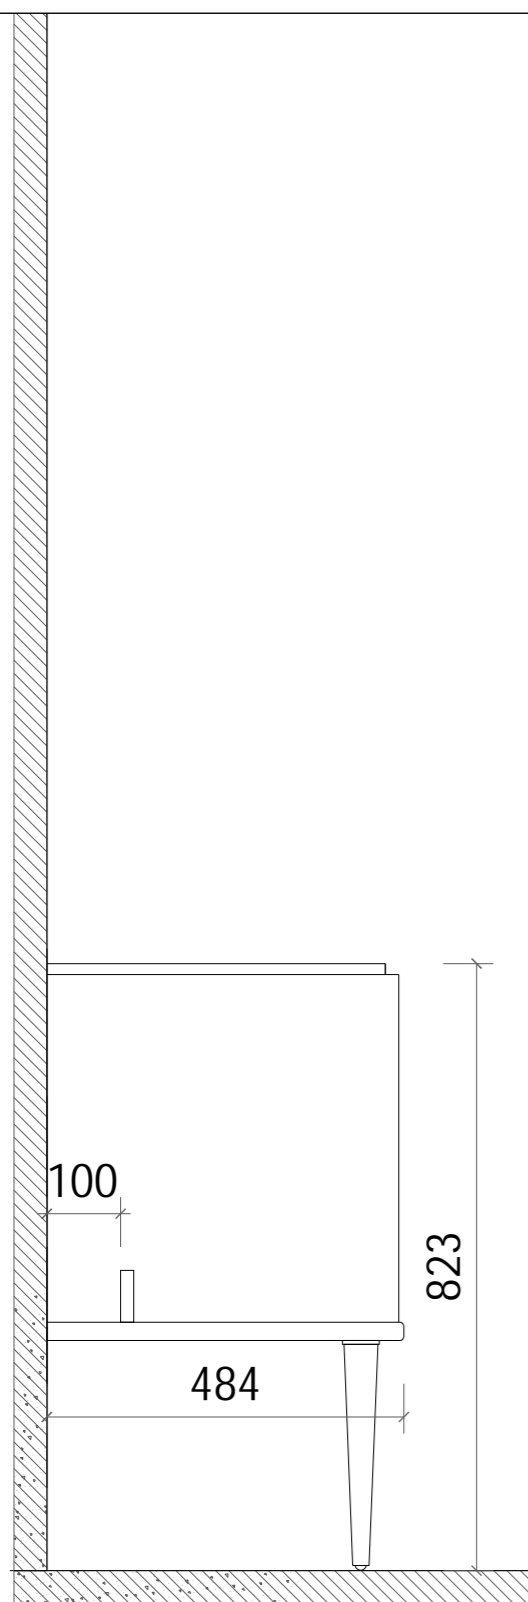

Main Cabinet: Customizd 1902-711 Cabinet
glossy grey+black walnut wood color
with Grace drawer brand(H180*W300)+wooden drawer
Size:W711*D484*H823mm

楼层/区域:

Floor/Area

产品名称:

Name

非标1902-711主柜

订单号:

设计 Design 黄栋强

电话 TEL

主管审核 Director of audit

经理审核 Manager review

制图日期 Dwg Date. 2023/6/27

页码 Page No. ***** Total

版本编号 REV NO.

请仔细校对客户方案与图纸内容一致，产品柜体尺寸、台面尺寸、材质、颜色、开关电源、配件要求等信息正确并签名确认。最终以此单为依据下单生产！

客户签名: Customer signature

您的签名代表认可图纸所有内容

油漆: ***** Material

材质: ***** Material

数量: ***** Number

注: 1、所有尺寸单位均为毫米。
2、不可用比例尺度量图纸尺寸，应以图示标注尺寸为准。
3、如发现图纸有任何疑问，请与设计人员联系。