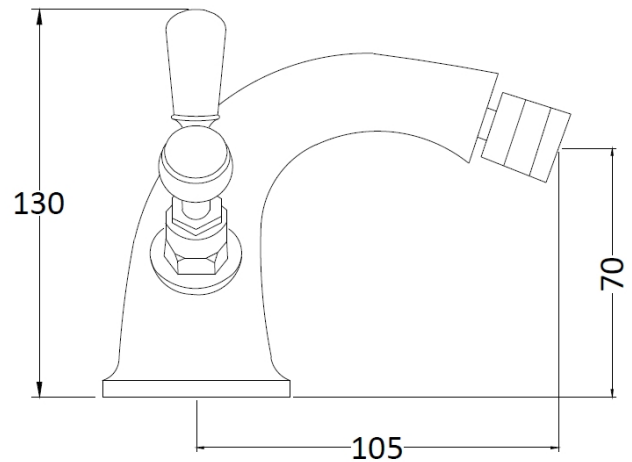

## CUSTOMER DATA SHEET - BRASSWARE

SALES CODE: BC406HL

DESCRIPTION: Topaz Lever Mono Bidet Mixer

### PRODUCT DIMENSIONS

Height (mm)	Width (mm)	Depth (mm)	Length (mm)	Nett Wgt Kg
130	173	130		2.2

### PACKAGING DIMENSIONS

Height (mm)	Width (mm)	Depth (mm)	Gross Wgt Kg
120	195	190	2.4

### OUTER BOX DIMENSIONS (If Applicable)

Height (mm)	Width (mm)	Depth (mm)	Length (mm)	Gross Wgt Kg
395	550	320		13
Barcode	5055275894644			