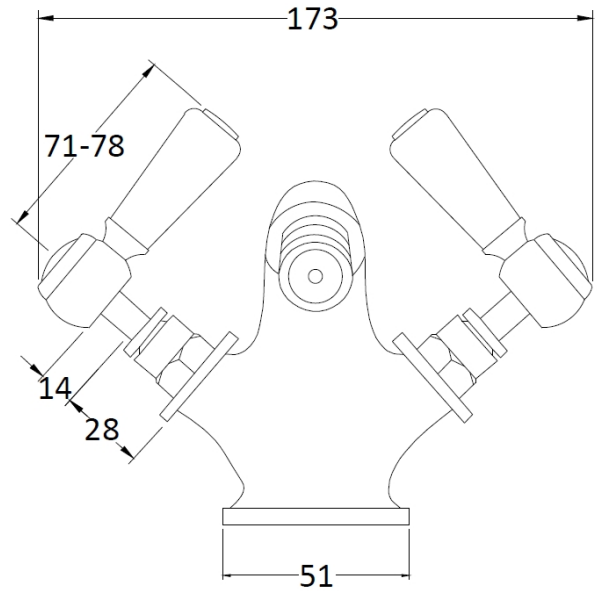

### PRODUCT DIMENSIONS

Height (mm)	Width (mm)	Depth (mm)	Length (mm)	Nett Wgt Kg
130	173	130		2.2

### PACKAGING DIMENSIONS

Height (mm)	Width (mm)	Depth (mm)	Gross Wgt Kg
120	195	190	2.4

### OUTER BOX DIMENSIONS (If Applicable)

Height (mm)	Width (mm)	Depth (mm)	Length (mm)	Gross Wgt Kg
395	550	320		13
Barcode	5055275894644			

Colour/Finish	Chrome								
Mount Type	Deck								
Waste Type	Pop-Up								
Flow Rates (L/min)	0.1	5	0.5	1	24	2	33	3	38
Pipe Size	15 mm (1/2" Bsp)								
Pipe Centres	N/A								