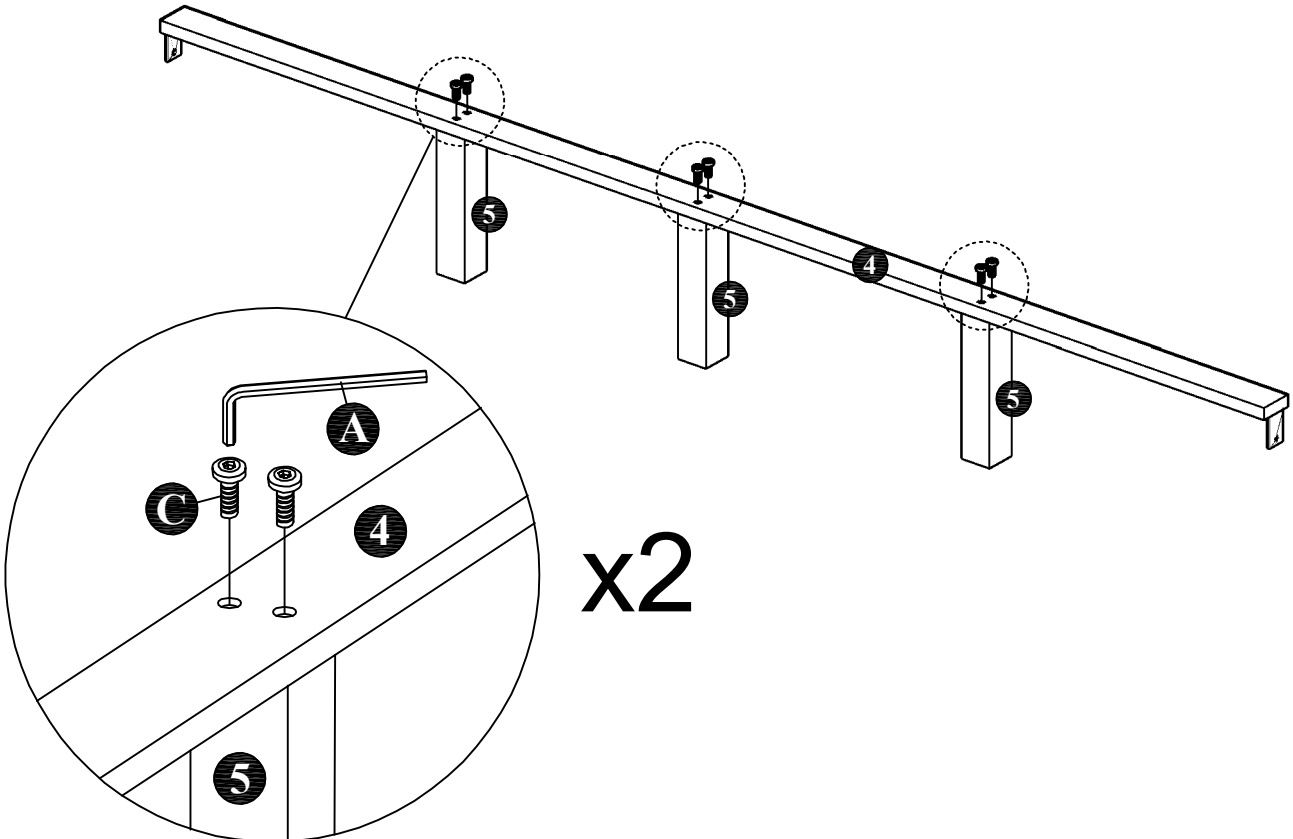

ASSEMBLY INSTRUCTIONS

STEP 1 :

STEP 2 :