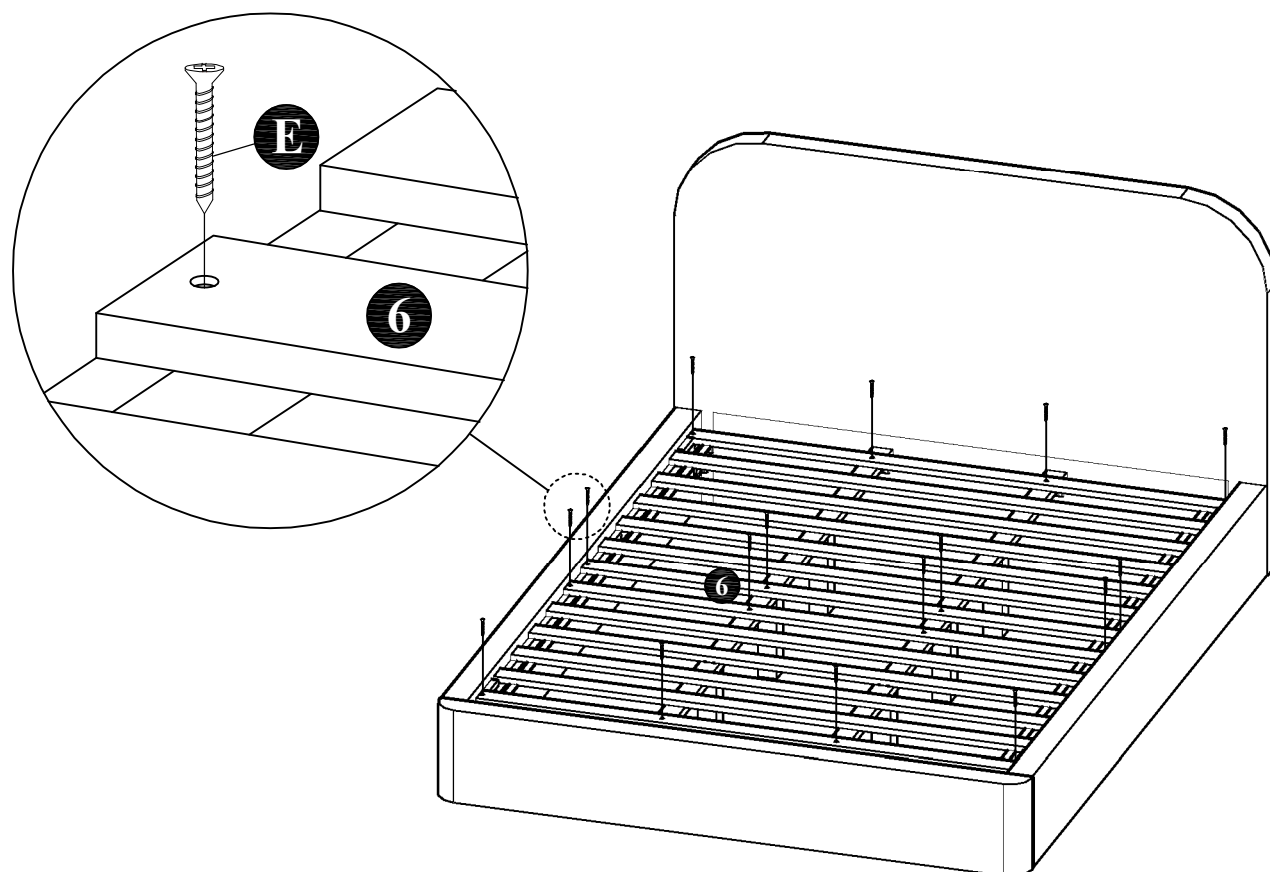

ASSEMBLY INSTRUCTIONS

MODEL : BD764-FS

COMPONENT

Headboard - 1 pc.  ①	Footboard - 1 pc.  ②	Side Rail - 2 pcs.  ③	Center Rail - 2 pcs.  ④	Center Leg - 6 pcs.  ⑤	Slats - 13 pcs.(1set)  ⑥
--	--	---	---	---	---

HARDWARE

Allen Key M4 - 1 pc.  A	Allen Key M5 - 1 pc.  B	JCBC Bolt M6 x 40mm - 12 pcs.  C	Wood Screw M4 x 20mm - 4 pcs.  D	Wood Screw M4 x 25mm - 16 pcs.  E
--	---	---	---	--

ASSEMBLY INSTRUCTIONS

STEP 1 :

STEP 2 :

ASSEMBLY INSTRUCTIONS

STEP 3 :

STEP 4 :

ASSEMBLY INSTRUCTIONS

COMPLETE VIEW

IMPORTANT

Please lift up the bed to move
with 2 or more people.