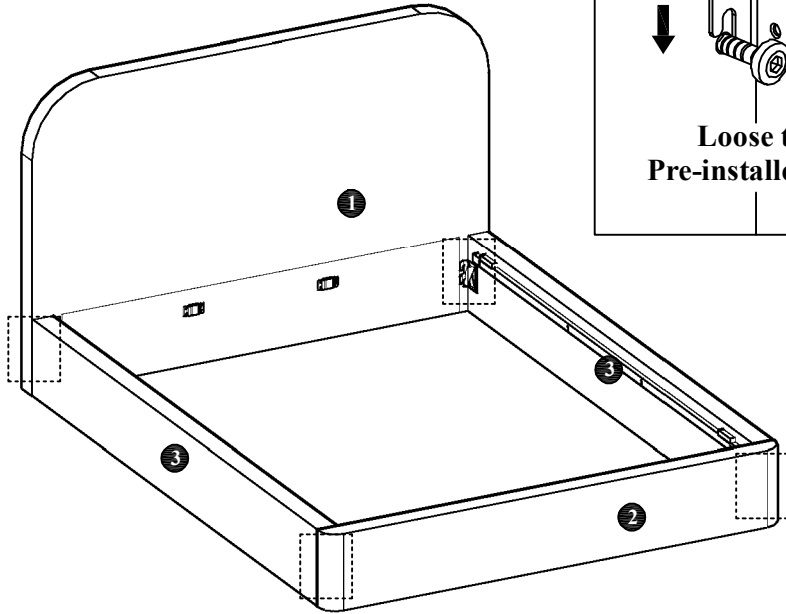

ASSEMBLY INSTRUCTIONS

MODEL : BD764-FS

COMPONENT

Headboard - 1 pc.  ①	Footboard - 1 pc.  ②	Side Rail - 2 pcs.  ③	Center Rail - 2 pcs.  ④	Center Leg - 6 pcs.  ⑤	Slats - 13 pcs.(1set)  ⑥
--	--	---	---	---	---

HARDWARE

Allen Key M4 - 1 pc.  A	Allen Key M5 - 1 pc.  B	JCBC Bolt M6 x 40mm - 12 pcs.  C	Wood Screw M4 x 20mm - 4 pcs.  D	Wood Screw M4 x 25mm - 16 pcs.  E
--	---	---	---	--

ASSEMBLY INSTRUCTIONS

STEP 1 :