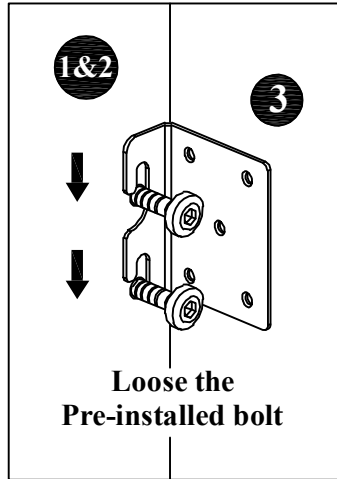

ASSEMBLY INSTRUCTIONS

MODEL : BD764-FS

COMPONENT

Headboard - 1 pc.  ①	Footboard - 1 pc.  ②	Side Rail - 2 pcs.  ③	Center Rail - 2 pcs.  ④	Center Leg - 6 pcs.  ⑤	Slats - 13 pcs.(1set)  ⑥
--	--	---	---	---	---

HARDWARE

Allen Key M4 - 1 pc.  A	Allen Key M5 - 1 pc.  B	JCBC Bolt M6 x 40mm - 12 pcs.  C	Wood Screw M4 x 20mm - 4 pcs.  D	Wood Screw M4 x 25mm - 16 pcs.  E
--	---	---	---	--

ASSEMBLY INSTRUCTIONS

STEP 1 :