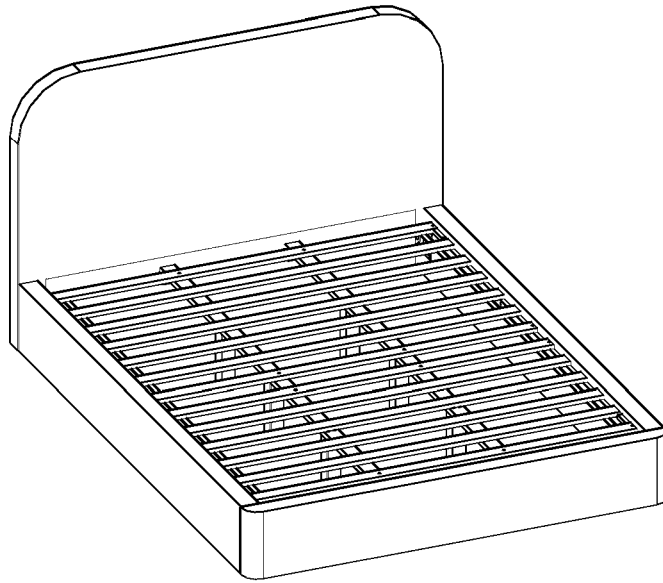

ASSEMBLY INSTRUCTIONS

MODEL : BD764-FS

COMPONENT

Headboard - 1 pc.  ①	Footboard - 1 pc.  ②	Side Rail - 2 pcs.  ③	Center Rail - 2 pcs.  ④	Center Leg - 6 pcs.  ⑤	Slats - 13 pcs.(1set)  ⑥
--	--	---	---	---	---

HARDWARE

Allen Key M4 - 1 pc.  A	Allen Key M5 - 1 pc.  B	JCBC Bolt M6 x 40mm - 12 pcs.  C	Wood Screw M4 x 20mm - 4 pcs.  D	Wood Screw M4 x 25mm - 16 pcs.  E
--	---	---	---	--

ASSEMBLY INSTRUCTIONS

STEP 1 :