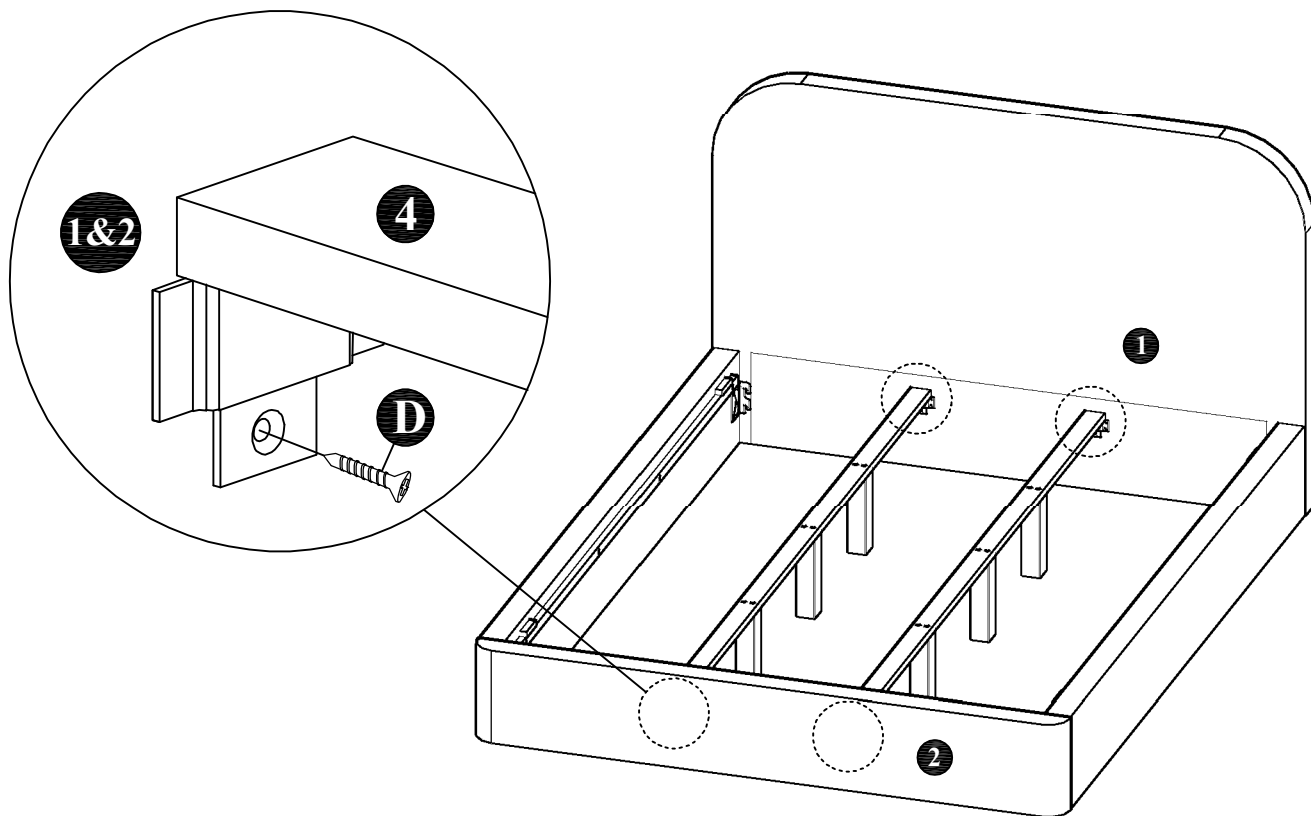

ASSEMBLY INSTRUCTIONS

STEP 3 :