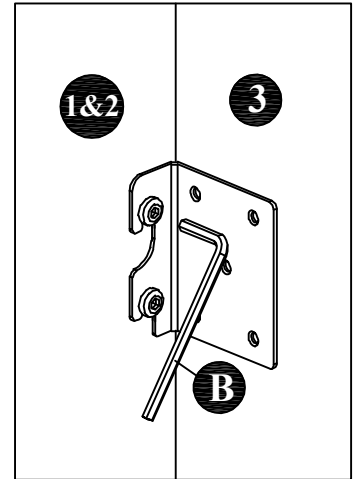

ASSEMBLY INSTRUCTIONS

MODEL : BD764-FS

COMPONENT

Headboard - 1 pc.  ①	Footboard - 1 pc.  ②	Side Rail - 2 pcs.  ③	Center Rail - 2 pcs.  ④	Center Leg - 6 pcs.  ⑤	Slats - 13 pcs.(1set)  ⑥
--	--	---	---	---	---

HARDWARE

Allen Key M4 - 1 pc.  A	Allen Key M5 - 1 pc.  B	JCBC Bolt M6 x 40mm - 12 pcs.  C	Wood Screw M4 x 20mm - 4 pcs.  D	Wood Screw M4 x 25mm - 16 pcs.  E
--	---	---	---	--

ASSEMBLY INSTRUCTIONS

STEP 1 :