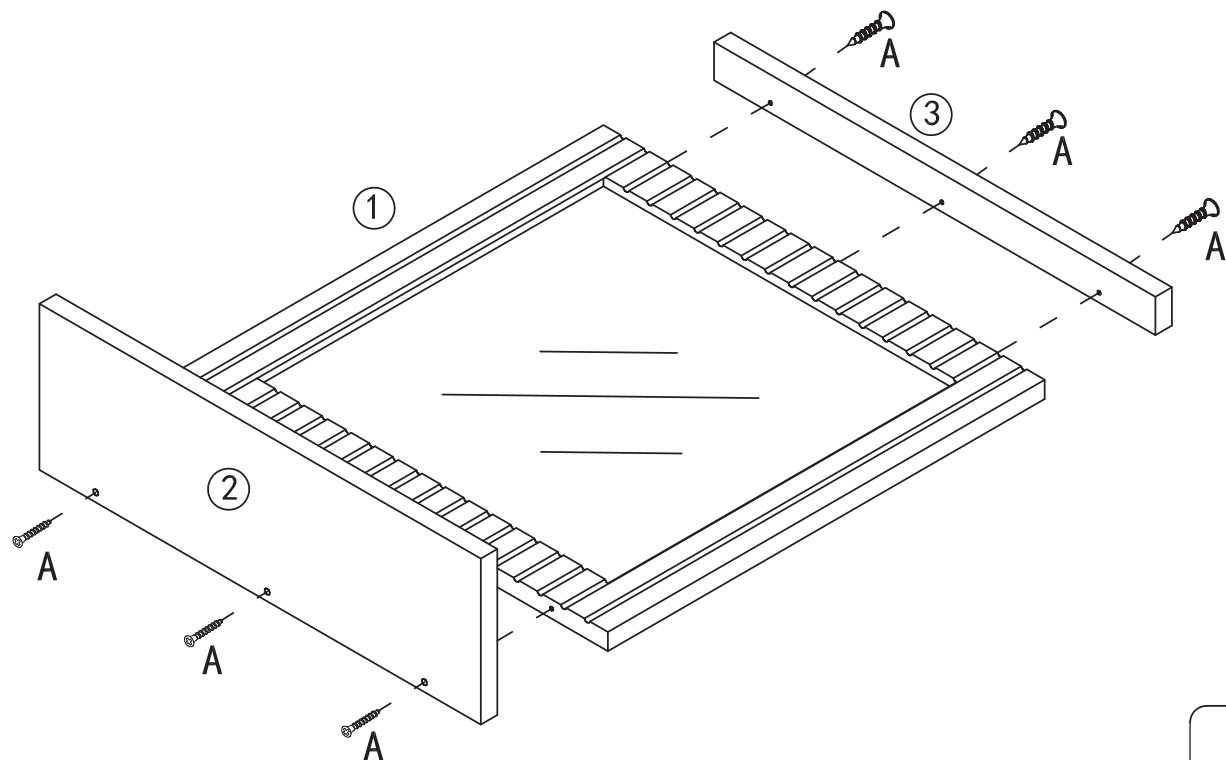

MODEL NAME: Wall Mirror
ITEM CODE: G-0308

1

2