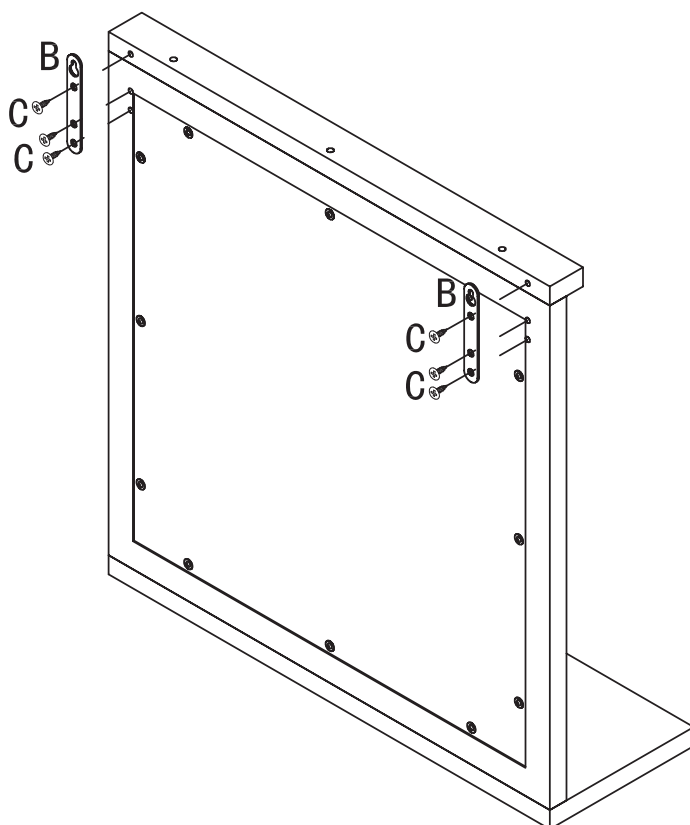

## Wall Mirror ITEM CODE: G-0308 Assembly Instruction

①	1PC	②	1PC	③	1PC

<b>A</b>		<b>B</b>		<b>C</b>		<b>D</b>	
	6PCS		2PCS		6PCS		2PCS
<b>E</b>							
	2PCS						

Manufactured for Gill HK Ltd BD4 9SW  
www.gillhk.com

Made in China

**MODEL NAME: Wall Mirror**  
**ITEM CODE: G-0308**

1

2

Manufactured for Gill HK Ltd BD4 9SW  
[www.gillhk.com](http://www.gillhk.com)

Made in China

**MODEL NAME: Wall Mirror**  
**ITEM CODE: G-0308**