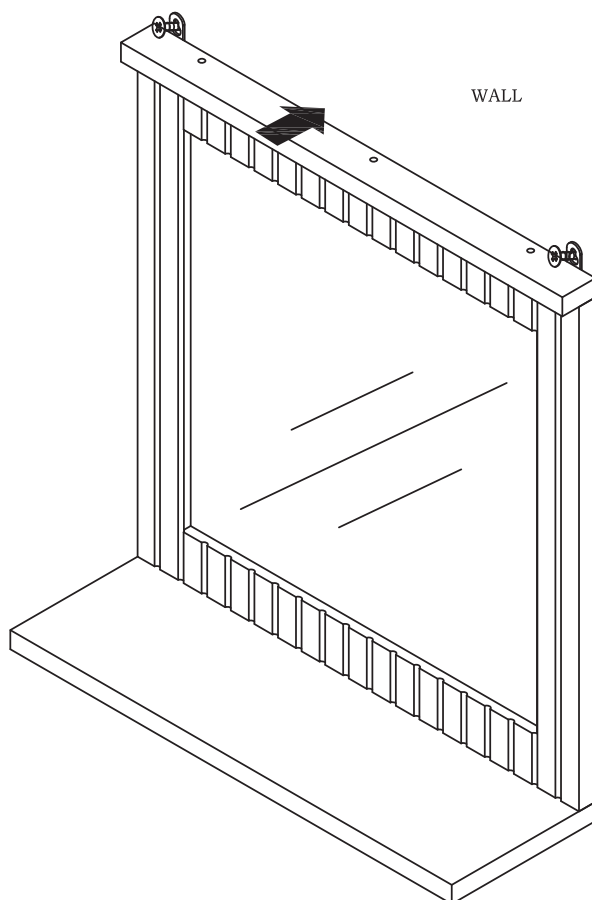

MODEL NAME: Wall Mirror
ITEM CODE: G-0308

3

WALL

WALL

Manufactured for Gill HK Ltd BD4 9SW
www.gillhk.com

Made in China