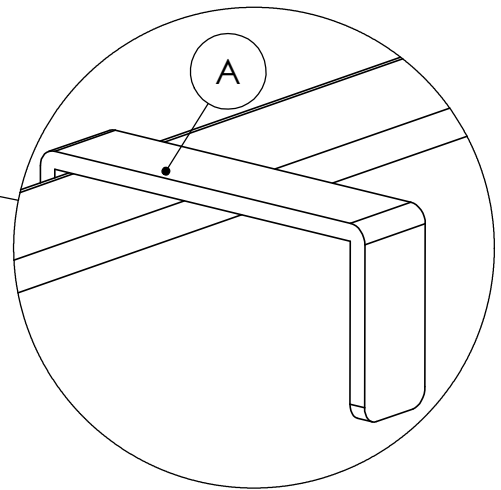

# ASSEMBLY INSTRUCTION FOR Senna Outdoor Dining Banquette L Shape 106" Left

HARDWARE LIST			
A		U - CLAMP	2 PCS

COMPONENT LIST			
1		250603-SENNA OUTDOOR LAF DINING BENCH 49"	1 PCS
2		250602-SENNA OUTDOOR CORNER PC	1 PCS
3		250606-SENNA OUTDOOR RAF DINING BENCH 72"	1 PCS

STEP 1

# ASSEMBLY INSTRUCTION FOR Senna Outdoor Dining Banquette L Shape 106" Left

STEP 2

STEP 3

# ASSEMBLY INSTRUCTION FOR Senna Outdoor Dining Banquette L Shape 106" Left

STEP 4