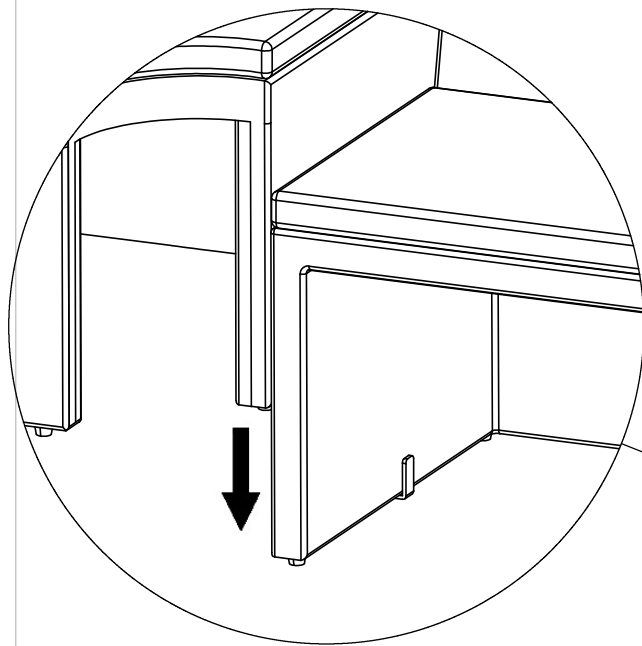

# ASSEMBLY INSTRUCTION FOR Senna Outdoor Dining Banquette L Shape 106" Left

HARDWARE LIST			
A		U - CLAMP	2 PCS

COMPONENT LIST			
1		250603-SENNA OUTDOOR LAF DINING BENCH 49"	1 PCS
2		250602-SENNA OUTDOOR CORNER PC	1 PCS
3		250606-SENNA OUTDOOR RAF DINING BENCH 72"	1 PCS

STEP 1

# ASSEMBLY INSTRUCTION FOR Senna Outdoor Dining Banquette L Shape 106" Left

STEP 2

STEP 3