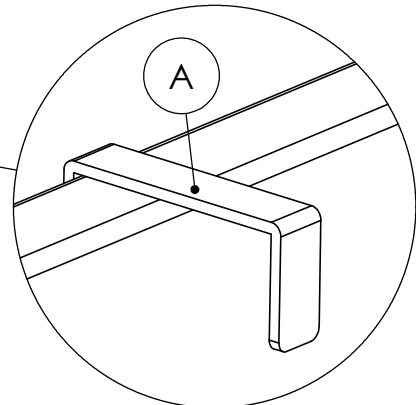

# ASSEMBLY INSTRUCTION FOR Senna Outdoor Dining Banquette L Shape 106" Left

HARDWARE LIST			
A		U - CLAMP	2 PCS

COMPONENT LIST			
1		250603-SENNA OUTDOOR LAF DINING BENCH 49"	1 PCS
2		250602-SENNA OUTDOOR CORNER PC	1 PCS
3		250606-SENNA OUTDOOR RAF DINING BENCH 72"	1 PCS

STEP 1

# ASSEMBLY INSTRUCTION FOR Senna Outdoor Dining Banquette L Shape 106" Left

STEP 2

STEP 3

# ASSEMBLY INSTRUCTION FOR Senna Outdoor Dining Banquette L Shape 106" Left

STEP 4