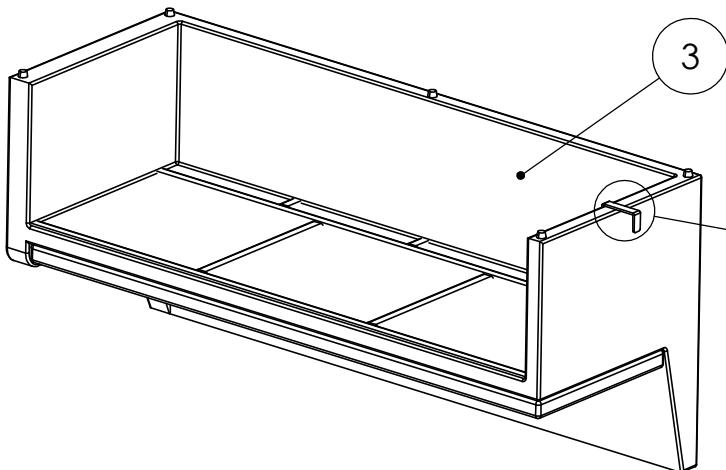

# ASSEMBLY INSTRUCTION FOR Senna Outdoor Dining Banquette L Shape 106" Left

HARDWARE LIST			
A		U - CLAMP	2 PCS

COMPONENT LIST			
1		250603-SENNA OUTDOOR LAF DINING BENCH 49"	1 PCS
2		250602-SENNA OUTDOOR CORNER PC	1 PCS
3		250606-SENNA OUTDOOR RAF DINING BENCH 72"	1 PCS

STEP 1

# ASSEMBLY INSTRUCTION FOR Senna Outdoor Dining Banquette L Shape 106" Left

STEP 2

STEP 3

# ASSEMBLY INSTRUCTION FOR Senna Outdoor Dining Banquette L Shape 106" Left

STEP 4