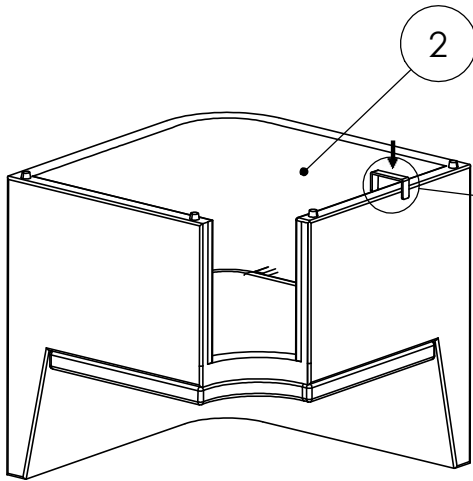

# ASSEMBLY INSTRUCTION FOR Senna Outdoor Dining Banquette L Shape 106" Left

HARDWARE LIST			
A		U - CLAMP	2 PCS

COMPONENT LIST			
1		250603-SENNA OUTDOOR LAF DINING BENCH 49"	1 PCS
2		250602-SENNA OUTDOOR CORNER PC	1 PCS
3		250606-SENNA OUTDOOR RAF DINING BENCH 72"	1 PCS

# ASSEMBLY INSTRUCTION FOR Senna Outdoor Dining Banquette L Shape 106" Left

STEP 2

STEP 3

# ASSEMBLY INSTRUCTION FOR Senna Outdoor Dining Banquette L Shape 106" Left

STEP 4