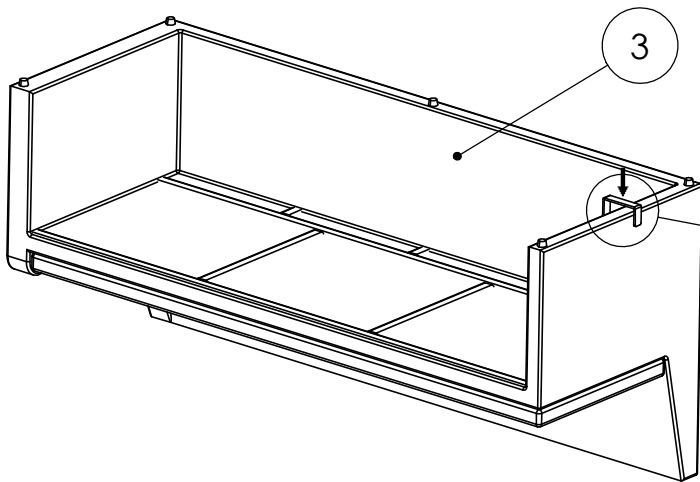

# ASSEMBLY INSTRUCTION FOR Senna Outdoor Dining Banquette L Shape 106" Left

HARDWARE LIST			
A		U - CLAMP	2 PCS

COMPONENT LIST			
1		250603-SENNA OUTDOOR LAF DINING BENCH 49"	1 PCS
2		250602-SENNA OUTDOOR CORNER PC	1 PCS
3		250606-SENNA OUTDOOR RAF DINING BENCH 72"	1 PCS

STEP 1

# ASSEMBLY INSTRUCTION FOR Senna Outdoor Dining Banquette L Shape 106" Left

STEP 2

STEP 3

# ASSEMBLY INSTRUCTION FOR Senna Outdoor Dining Banquette L Shape 106" Left

STEP 4