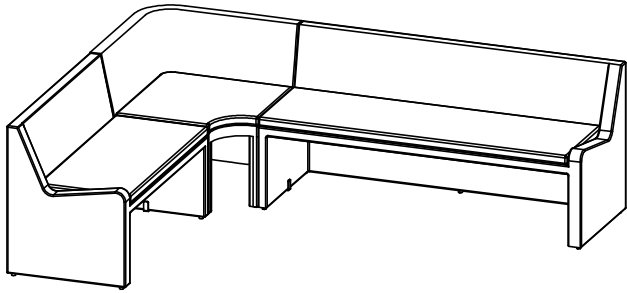

# ASSEMBLY INSTRUCTION FOR Senna Outdoor Dining Banquette L Shape 106" Left

HARDWARE LIST			
A		U - CLAMP	2 PCS

COMPONENT LIST			
1		250603-SENNA OUTDOOR LAF DINING BENCH 49"	1 PCS
2		250602-SENNA OUTDOOR CORNER PC	1 PCS
3		250606-SENNA OUTDOOR RAF DINING BENCH 72"	1 PCS

# ASSEMBLY INSTRUCTION FOR Senna Outdoor Dining Banquette L Shape 106" Left

STEP 2

STEP 3

# ASSEMBLY INSTRUCTION FOR Senna Outdoor Dining Banquette L Shape 106" Left

STEP 4