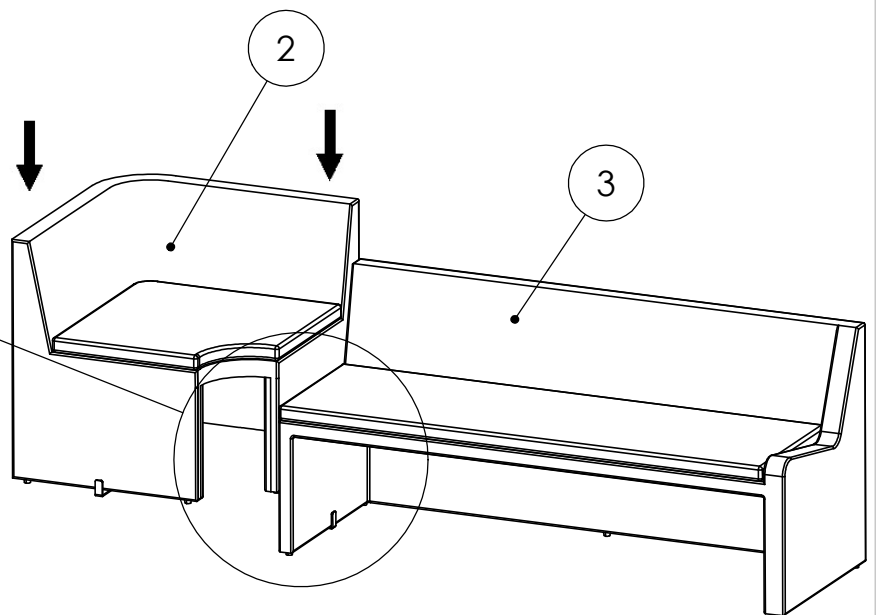

# ASSEMBLY INSTRUCTION FOR Senna Outdoor Dining Banquette L Shape 106" Left

HARDWARE LIST			
A		U - CLAMP	2 PCS

COMPONENT LIST			
1		250603-SENNA OUTDOOR LAF DINING BENCH 49"	1 PCS
2		250602-SENNA OUTDOOR CORNER PC	1 PCS
3		250606-SENNA OUTDOOR RAF DINING BENCH 72"	1 PCS

STEP 1

# ASSEMBLY INSTRUCTION FOR Senna Outdoor Dining Banquette L Shape 106" Left

STEP 2

STEP 3

# ASSEMBLY INSTRUCTION FOR Senna Outdoor Dining Banquette L Shape 106" Left

STEP 4