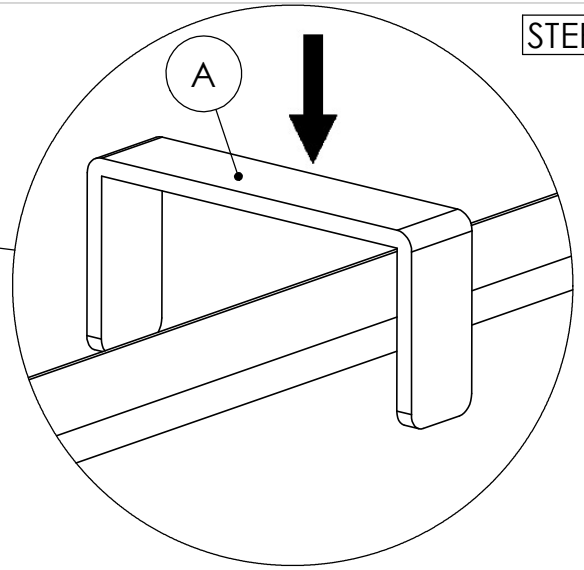

# ASSEMBLY INSTRUCTION FOR Senna Outdoor Dining Banquette L Shape 106" Left

HARDWARE LIST			
A		U - CLAMP	2 PCS

COMPONENT LIST			
1		250603-SENNA OUTDOOR LAF DINING BENCH 49"	1 PCS
2		250602-SENNA OUTDOOR CORNER PC	1 PCS
3		250606-SENNA OUTDOOR RAF DINING BENCH 72"	1 PCS

STEP 1

# ASSEMBLY INSTRUCTION FOR Senna Outdoor Dining Banquette L Shape 106" Left

STEP 2

STEP 3

# ASSEMBLY INSTRUCTION FOR Senna Outdoor Dining Banquette L Shape 106" Left

STEP 4