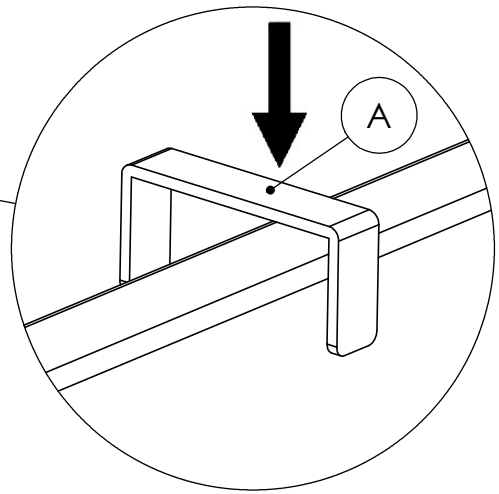

# ASSEMBLY INSTRUCTION FOR Senna Outdoor Dining Banquette L Shape 106" Left

HARDWARE LIST			
A		U - CLAMP	2 PCS

COMPONENT LIST			
1		250603-SENNA OUTDOOR LAF DINING BENCH 49"	1 PCS
2		250602-SENNA OUTDOOR CORNER PC	1 PCS
3		250606-SENNA OUTDOOR RAF DINING BENCH 72"	1 PCS

STEP 1

# ASSEMBLY INSTRUCTION FOR Senna Outdoor Dining Banquette L Shape 106" Left

STEP 2

STEP 3