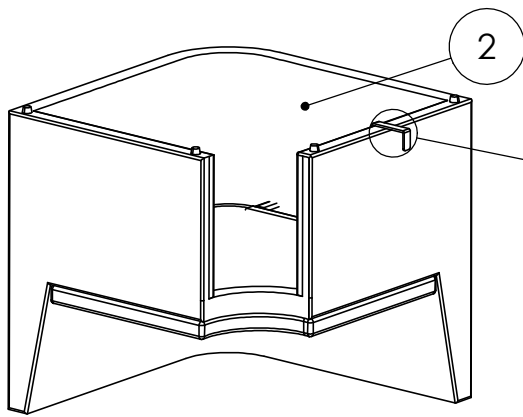

# ASSEMBLY INSTRUCTION FOR Senna Outdoor Dining Banquette L Shape 106" Left

HARDWARE LIST			
A		U - CLAMP	2 PCS

COMPONENT LIST			
1		250603-SENNA OUTDOOR LAF DINING BENCH 49"	1 PCS
2		250602-SENNA OUTDOOR CORNER PC	1 PCS
3		250606-SENNA OUTDOOR RAF DINING BENCH 72"	1 PCS

STEP 1

# ASSEMBLY INSTRUCTION FOR Senna Outdoor Dining Banquette L Shape 106" Left

STEP 2

STEP 3

# ASSEMBLY INSTRUCTION FOR Senna Outdoor Dining Banquette L Shape 106" Left

STEP 4