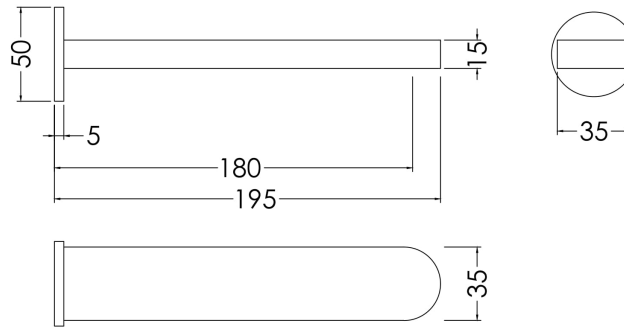

**Sales Code:** ARV300

**Description:** Arvan Bath Spout

**Product Dimensions**

Height (mm):	45
Width (mm):	45
Depth (mm):	205
Length (mm):	
Nett Weight (kg):	0.66

**Packaging Dimensions**

Height (mm):	75
Width (mm):	85
Depth (mm):	280
Gross Weight (kg):	0.66

**Packaging Data**

Box Colour:	White Cardboard Box
Box Qty:	1
Label Size:	100 x 50
Label Colour:	White Label
Label Qty:	1

**Outer Box Dimensions (If Applicable)**

Height (mm):	400
Width (mm):	370
Depth (mm):	290
Length (mm):	
Gross Weight (kg):	
Barcode:	5056211898658

**Product Details**

Country of Origin:	China
Fitting Instruction:	Yes
Product Material:	Brass
Control Type:	Manual
Waste Included:	Waste Not Included
Waste Type:	Not Applicable
WRAS Approval: No	Approval No: N/A
Valve/Cartridge Type:	Not Applicable
Colour/Finish:	Chrome
Mount Type:	Wall
Operating Pressure (bar):	1
Flow Rates: (Litres Per Min)	0.1 bar: 6.4 0.5 bar: 13.8 1 bar: 19.4 2 bar: 27.5 3 bar: 33.9
Pipe Size:	1/2"
Pipe Centres:	N/A