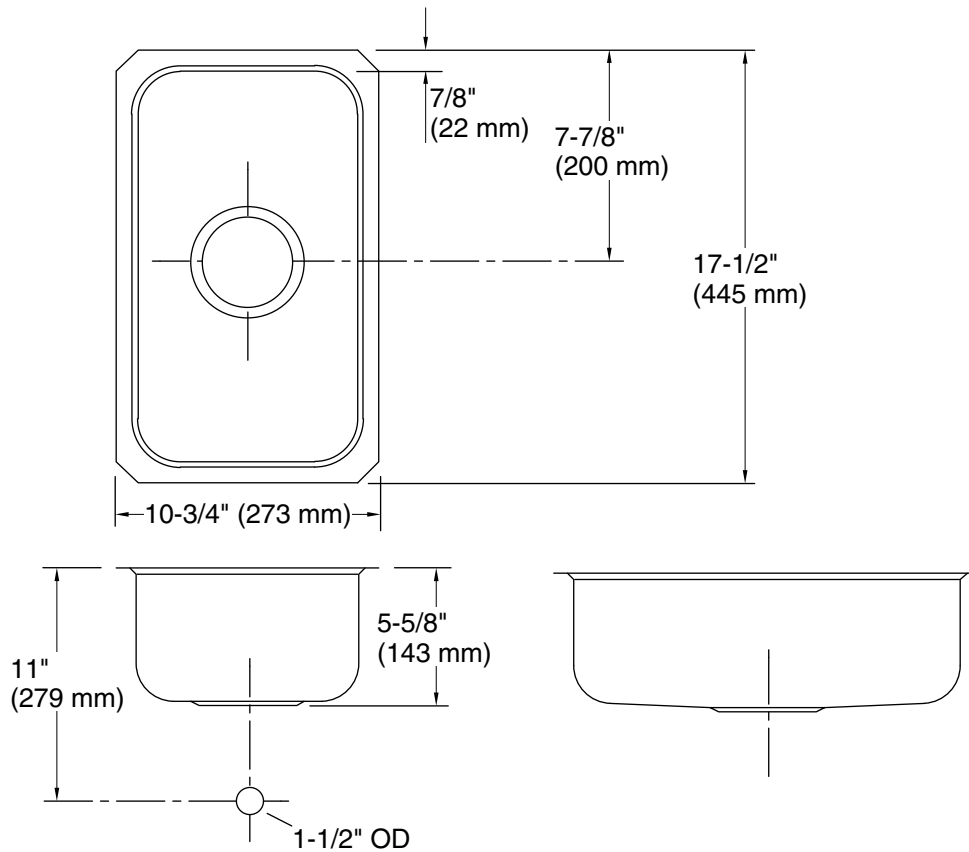

### Features

- 15" (381 mm) minimum base cabinet width.
- Single bowl.
- 5-1/2" depth.
- Includes installation hardware.

### Technical Information

All product dimensions are nominal.

Bowl configuration: Single

Installation: Under-mount

Min. base cabinet width: 15" (381 mm)

Bowl area (Only): Length: 9" (229 mm)  
Width: 15-3/4" (400 mm)  
Bowl depth: 5-1/2" (140 mm)

Drain hole: 3-5/8" (92 mm)

Template: 113194-7, required, included