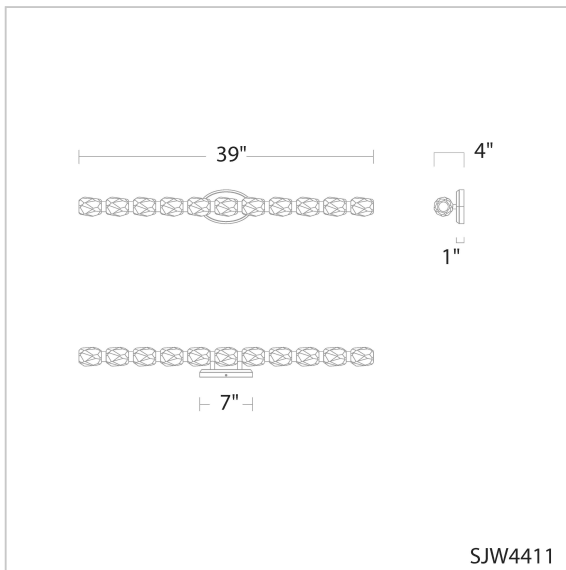

Seduction

SJW4411

DESCRIPTION

Bound by lustrous metallic cuffs, a glittering chain of Radiance™ Crystal Dust beads create endless luxe scenarios.

FEATURES

- Can be mounted on wall vertically or horizontally
- Driver concealed within the canopy

CRYSTAL OPTIONS

Radiance
Crystal
(R)

FINISH OPTIONS

Aged Brass
(-700)

Polished
Nickel
(-701)

LINE DRAWING

SPECIFICATIONS

Light Source Standards	LED ETL/cETL
-------------------------------	-----------------

Model	Finish	Crystal	# of Lights	CCT	Weight	Voltage	Wattage	LED Lumens	Delivered Lumens
SJW4411	- 700 - 701	R	11 Light	3000K/3500K/ 4000K	11.5lbs	120/277V	27W	3123	Up To 2967

Example: SJW4411-700R