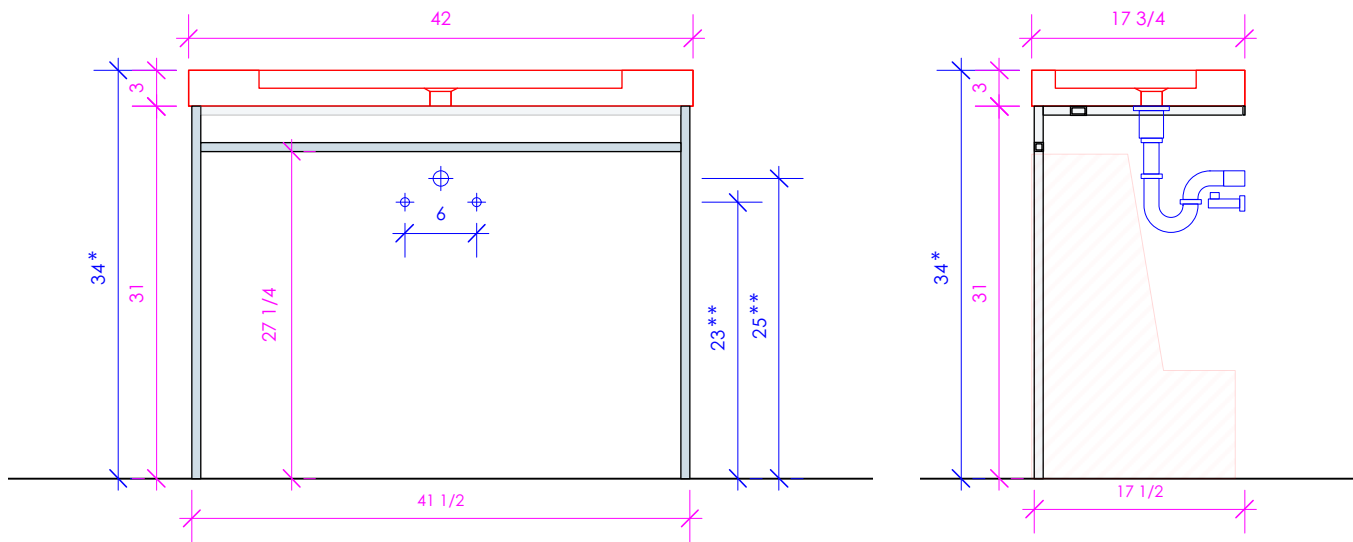

LACAVA

LIBERA

LIB-ADA-42

* Recommended installation height
** Recommended plumbing location

FEATURES:

- FLOOR STANDING CONSOLE VANITY
- CAN BE ADA COMPLIANT WHEN INSTALLED CORRECTLY
- WELDED METAL CONSOLE
- USED WITH 5303 SINK (SOLD SEPARATELY)
- MOUNTING: PREDRILLED HOLES IN METAL SPANS
(SEE FURNITURE MANUAL)
- PROUDLY HANDMADE IN THE USA