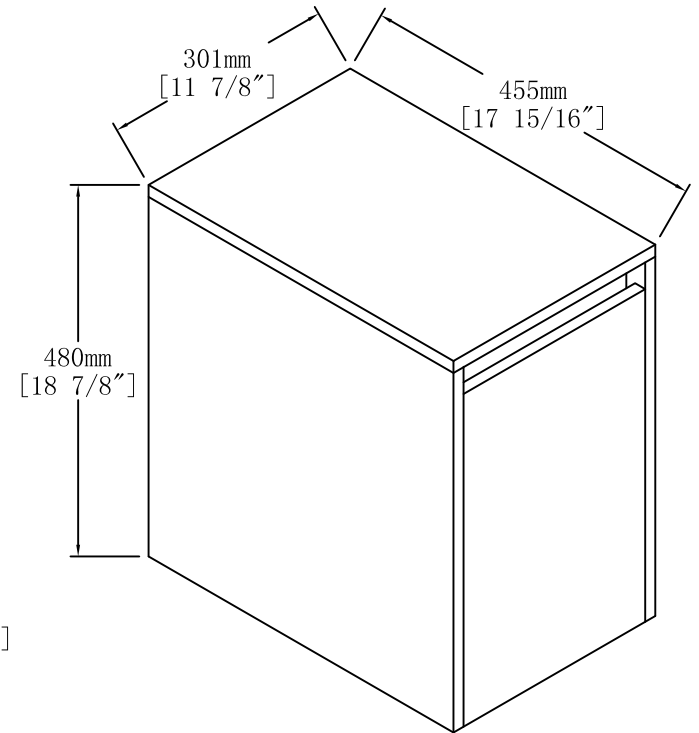

Front View

Side View

Item NO.

BV B120 C12A GWH

Version

V1

Project

Date