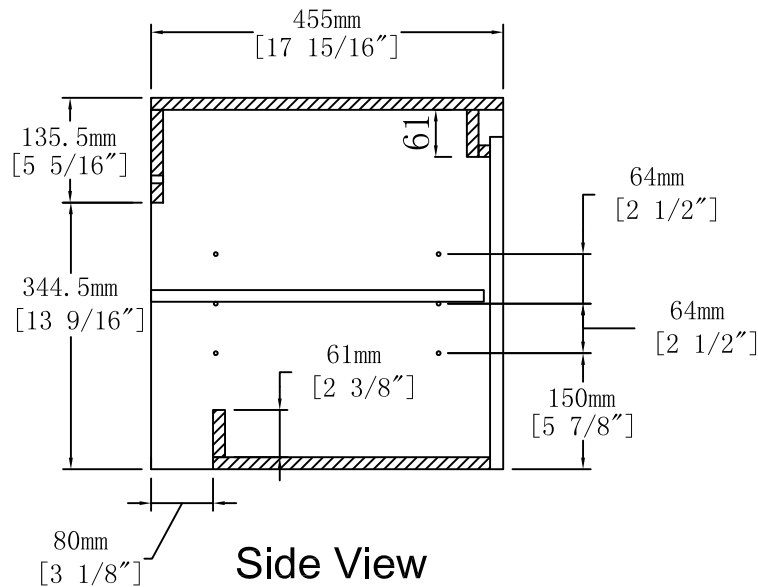

Front View

Side View

Item NO.

BV B120 C12A GWH

Version

V1

Project

Date