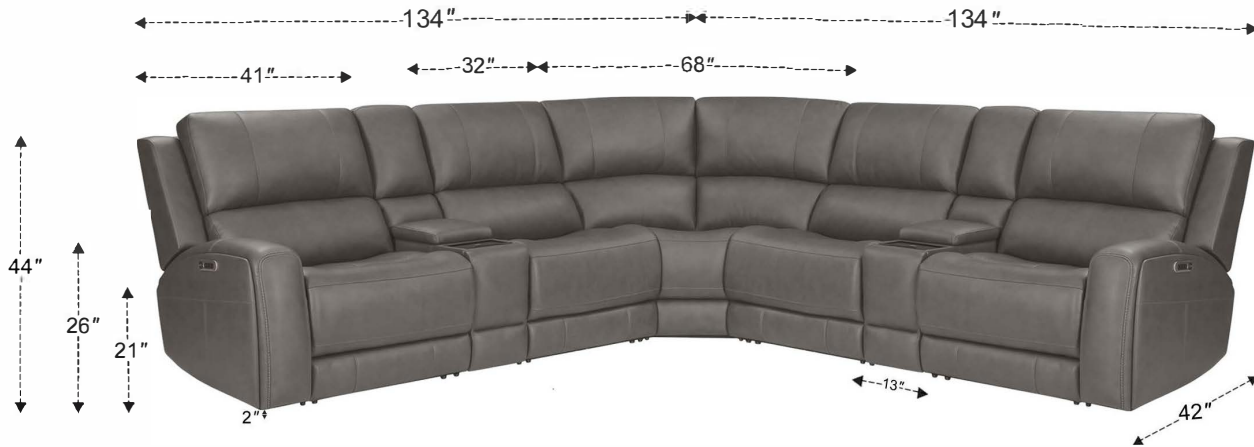

# 7 Piece Zero Gravity Power Reclining Sectional with Power Adjustable Headrests

|   |                   |
|---|-------------------|
| Overall Dimensions  | 134" x 134" x 44" |
| Overall Width   | 134"              |
| Overall Depth   | 134"              |
| Overall Height  | 44"               |
| Overall Weight  | 624.8 lbs.        |
| Fully Reclined  | 71"               |
| Distance from Wall  | 7.5"              |
| Back of Seat to end of Chaise   | 45"               |
| Leg Height<br><small>(Distance from Foot Rest to Floor in Full Recline)</small> | 26"               |
| Head Height<br><small>(Distance from Headrest to Floor in Full Recline)</small> | 29"               |

|                             |     |
|-----------------------------|-----|
| Seat Width                  | 31" |
| Seat Depth                  | 22" |
| Seat Height                 | 21" |
| Arm Width                   | 9"  |
| Arm Depth                   | 23" |
| Arm Height                  | 26" |
| Back Height                 | 28" |
| Back Depth                  | 14" |
| Headrest Extended from Back | 5"  |