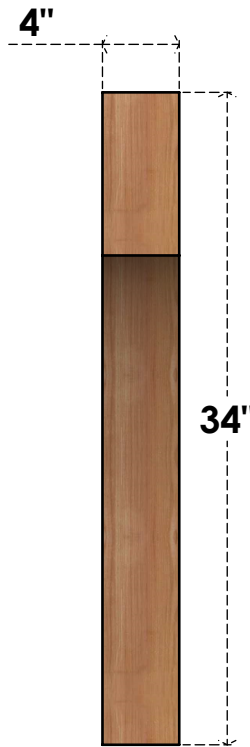

BRC04X26X34WTLOORWR

4"W X 26"D X 34"H WESTLAKE ROUGH SAWN BRACE, WESTERN RED CEDAR

SIDE

FRONT

EKENA
MILLWORK
 EKENA MILLWORK
 2300 WEST MAIN ST.
 CLARKSVILLE, TX 75426
 TOLL FREE: 866-607-0453
 WWW.EKENAMILLWORK.COM

NOTES

1. INSTALLATION TO BE COMPLETED IN ACCORDANCE WITH MANUFACTURER'S SPECIFICATIONS.
2. DRAWING MAY NOT BE TO SCALE
3. THIS DRAWING IS INTENDED FOR DESIGN AND PLANNING PURPOSES ONLY.
4. ALL INFORMATION CONTAINED HEREIN WAS CURRENT AT THE TIME OF DEVELOPMENT BUT MUST BE REVIEWED AND APPROVED BY THE PRODUCT MANUFACTURER TO BE CONSIDERED ACCURATE.
5. PRODUCTS ARE NOT KILN DRIED. THIS ITEM IS UNIQUE AND WILL CONTAIN THE NATURAL VARIATIONS THAT THE WOOD SPECIES OFFERS. THIS MAY RESULT IN VARIATIONS UP TO 1/4"