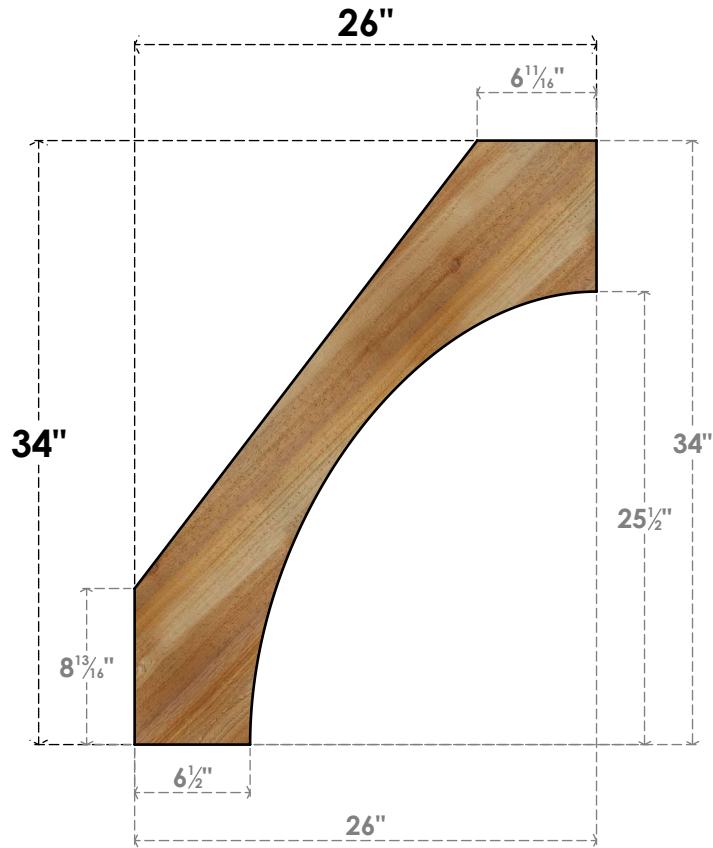

BRC04X26X34WTLOORWR

4"W X 26"D X 34"H WESTLAKE ROUGH SAWN BRACE, WESTERN RED CEDAR

SIDE

FRONT

EKENA
MILLWORK
 EKENA MILLWORK
 2300 WEST MAIN ST.
 CLARKSVILLE, TX 75426
 TOLL FREE: 866-607-0453
 WWW.EKENAMILLWORK.COM