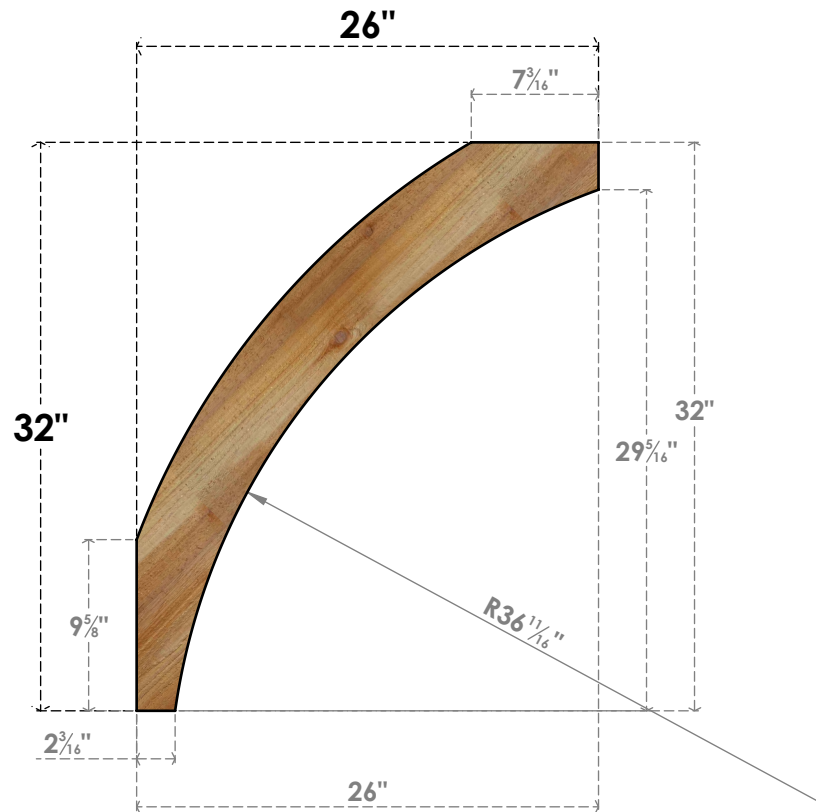

BRC06X26X32THR00RWR

6"W X 26"D X 32"H THORTON ROUGH SAWN BRACE, WESTERN RED CEDAR

SIDE

FRONT

EKENA MILLWORK
 2300 WEST MAIN ST.
 CLARKSVILLE, TX 75426
 TOLL FREE: 866-607-0453
 WWW.EKENAMILLWORK.COM

NOTES

1. INSTALLATION TO BE COMPLETED IN ACCORDANCE WITH MANUFACTURER'S SPECIFICATIONS.
2. DRAWING MAY NOT BE TO SCALE
3. THIS DRAWING IS INTENDED FOR DESIGN AND PLANNING PURPOSES ONLY.
4. ALL INFORMATION CONTAINED HEREIN WAS CURRENT AT THE TIME OF DEVELOPMENT BUT MUST BE REVIEWED AND APPROVED BY THE PRODUCT MANUFACTURER TO BE CONSIDERED ACCURATE.
5. PRODUCTS ARE NOT KILN DRIED. THIS ITEM IS UNIQUE AND WILL CONTAIN THE NATURAL VARIATIONS THAT THE WOOD SPECIES OFFERS. THIS MAY RESULT IN VARIATIONS UP TO 1/4"