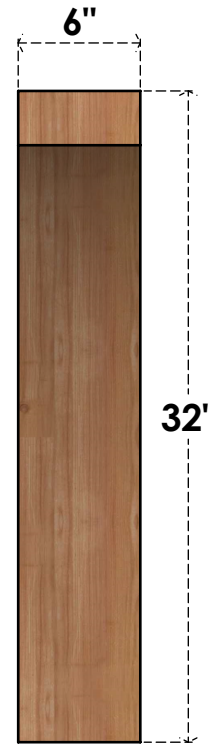

BRC06X26X32THR00RWR

6"W X 26"D X 32"H THORTON ROUGH SAWN BRACE, WESTERN RED CEDAR

SIDE

FRONT

EKENA MILLWORK
 2300 WEST MAIN ST.
 CLARKSVILLE, TX 75426
 TOLL FREE: 866-607-0453
 WWW.EKENAMILLWORK.COM

NOTES

1. INSTALLATION TO BE COMPLETED IN ACCORDANCE WITH MANUFACTURER'S SPECIFICATIONS.
2. DRAWING MAY NOT BE TO SCALE
3. THIS DRAWING IS INTENDED FOR DESIGN AND PLANNING PURPOSES ONLY.
4. ALL INFORMATION CONTAINED HEREIN WAS CURRENT AT THE TIME OF DEVELOPMENT BUT MUST BE REVIEWED AND APPROVED BY THE PRODUCT MANUFACTURER TO BE CONSIDERED ACCURATE.
5. PRODUCTS ARE NOT KILN DRIED. THIS ITEM IS UNIQUE AND WILL CONTAIN THE NATURAL VARIATIONS THAT THE WOOD SPECIES OFFERS. THIS MAY RESULT IN VARIATIONS UP TO 1/4"