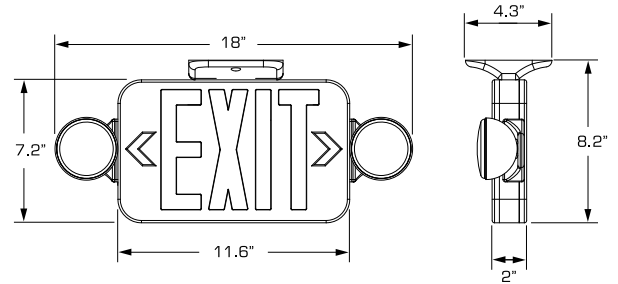

Accessories:

- PERHC – SG – ID – 30
- PERHC – DB – ID – 30
- PERHC – SG – OD – 30
- PERHC – DB – OD – 30

Images:

Dimensions:

Warranty:

2 year full unit warranty

Compliances:

- UL924 Listed for Damp Location
- NFPA 101 and NFPA 70
- OSHA