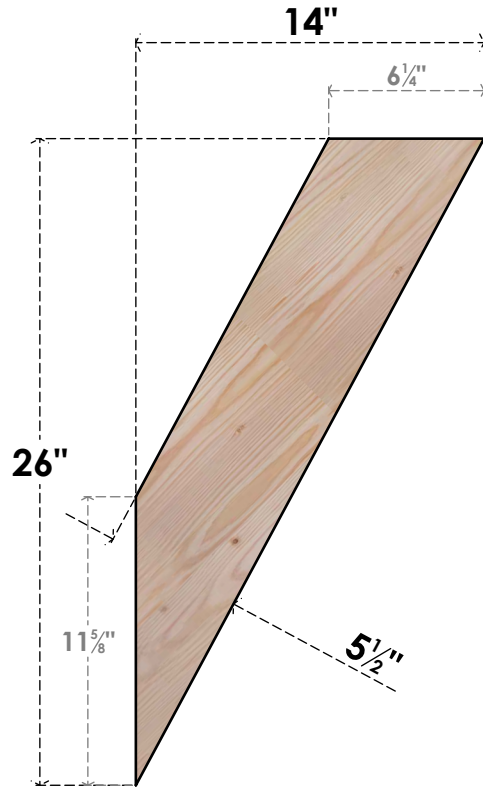

# BRC06X14X26TRA00SDF

5 1/2"W X 14"D X 26"H TRADITIONAL SMOOTH BRACE, DOUGLAS FIR

**SIDE**

**FRONT**

EKENA MILLWORK  
 2300 WEST MAIN ST.  
 CLARKSVILLE, TX 75426  
 TOLL FREE: 866-607-0453  
 WWW.EKENAMILLWORK.COM