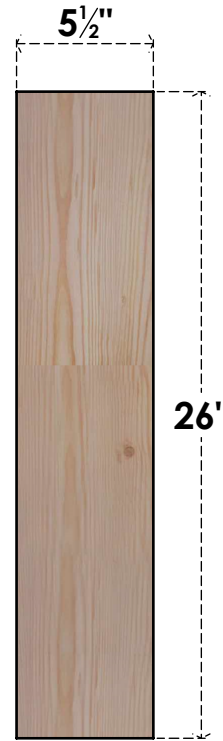

# BRC06X14X26TRA00SDF

5 1/2"W X 14"D X 26"H TRADITIONAL SMOOTH BRACE, DOUGLAS FIR

**SIDE**

**FRONT**

EKENA MILLWORK  
 2300 WEST MAIN ST.  
 CLARKSVILLE, TX 75426  
 TOLL FREE: 866-607-0453  
 WWW.EKENAMILLWORK.COM

**NOTES**

1. INSTALLATION TO BE COMPLETED IN ACCORDANCE WITH MANUFACTURER'S SPECIFICATIONS.
2. DRAWING MAY NOT BE TO SCALE
3. THIS DRAWING IS INTENDED FOR DESIGN AND PLANNING PURPOSES ONLY.
4. ALL INFORMATION CONTAINED HEREIN WAS CURRENT AT THE TIME OF DEVELOPMENT BUT MUST BE REVIEWED AND APPROVED BY THE PRODUCT MANUFACTURER TO BE CONSIDERED ACCURATE.
5. PRODUCTS ARE NOT KILN DRIED. THIS ITEM IS UNIQUE AND WILL CONTAIN THE NATURAL VARIATIONS THAT THE WOOD SPECIES OFFERS. THIS MAY RESULT IN VARIATIONS UP TO 1/4"