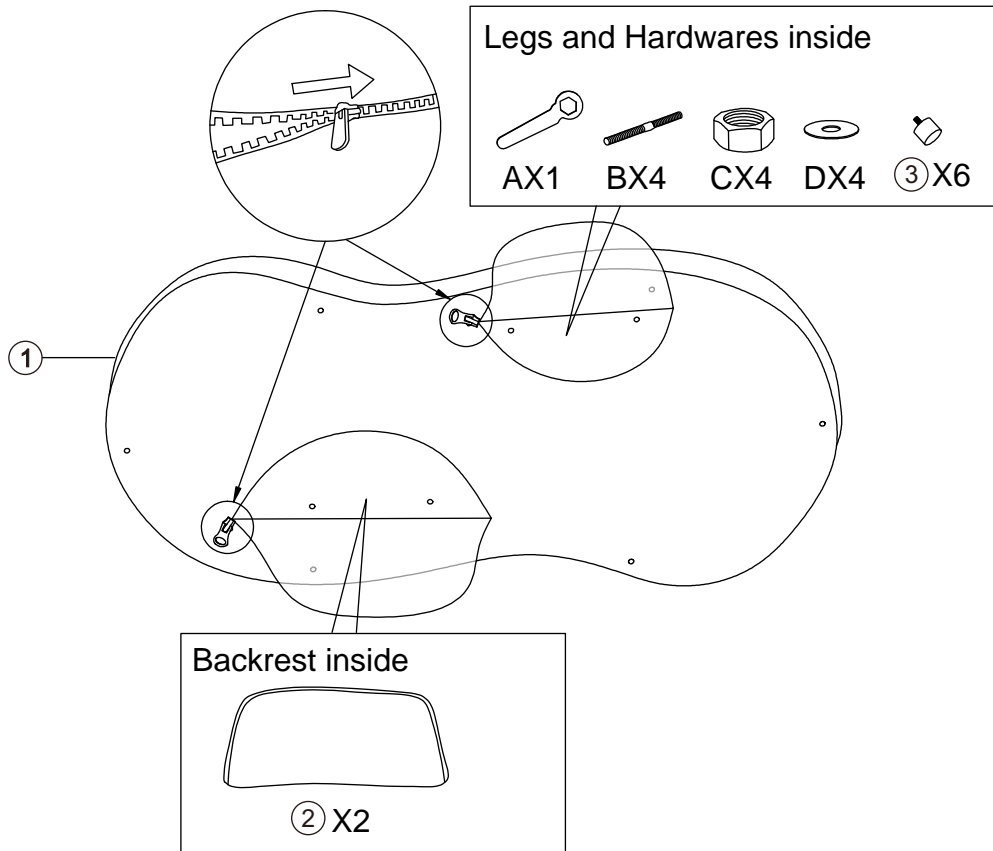

2 IMPORTANT ASSEMBLY INFORMATION

Assembly Step If loosening persists, please make sure to tighten all the bolts periodically, or use a thread locker adhesive.

+ Parts Included

① SOFA BASE 1PC

② BACKREST 2PCS

③ LEG 6PCS

+ Hardware Included

A WRENCH 1PC

B BOLT M8*70mm 4PCS

C NUT M8 4PCS

D WASHER 4PCS

ASSEMBLY INSTRUCTION

Step 1:

Step 2:

ASSEMBLY INSTRUCTION

Step 3:

Step 4:

ASSEMBLY INSTRUCTION

Step 5:

Step 6: