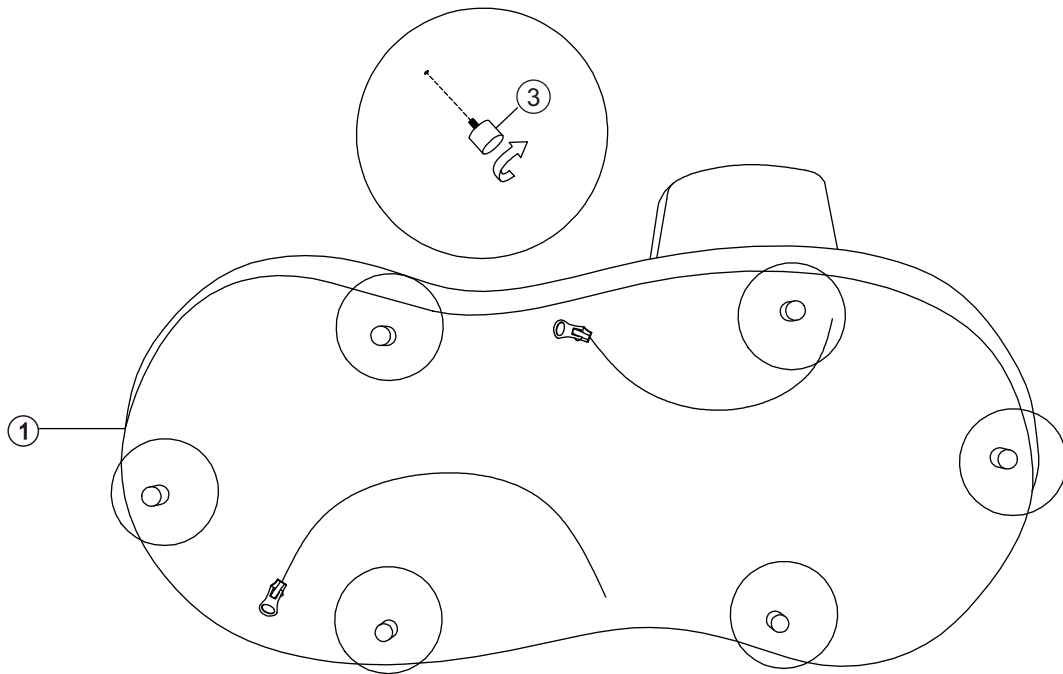

③ LEG 6PCS

+ Hardware Included

A WRENCH 1PC

B BOLT M8*70mm 4PCS

C NUT M8 4PCS

D WASHER 4PCS

ASSEMBLY INSTRUCTION

Step 1:

Step 2:

ASSEMBLY INSTRUCTION

Step 3:

Step 4:

ASSEMBLY INSTRUCTION

Step 5:

Step 6: