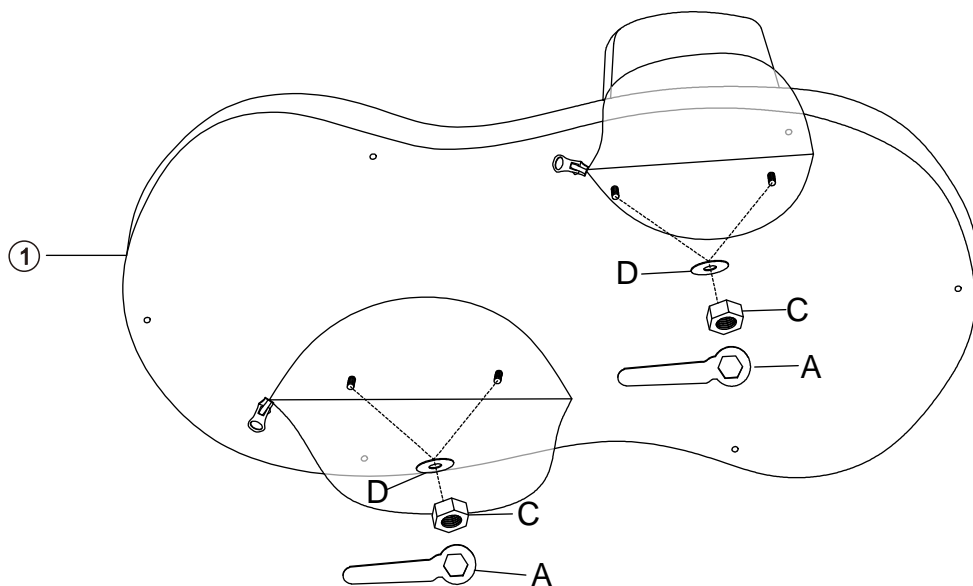

③ LEG 6PCS

+ Hardware Included

A WRENCH 1PC

B BOLT M8*70mm 4PCS

C NUT M8 4PCS

D WASHER 4PCS

ASSEMBLY INSTRUCTION

Step 1:

Step 2:

ASSEMBLY INSTRUCTION

Step 3:

Step 4:

ASSEMBLY INSTRUCTION

Step 5:

Step 6: