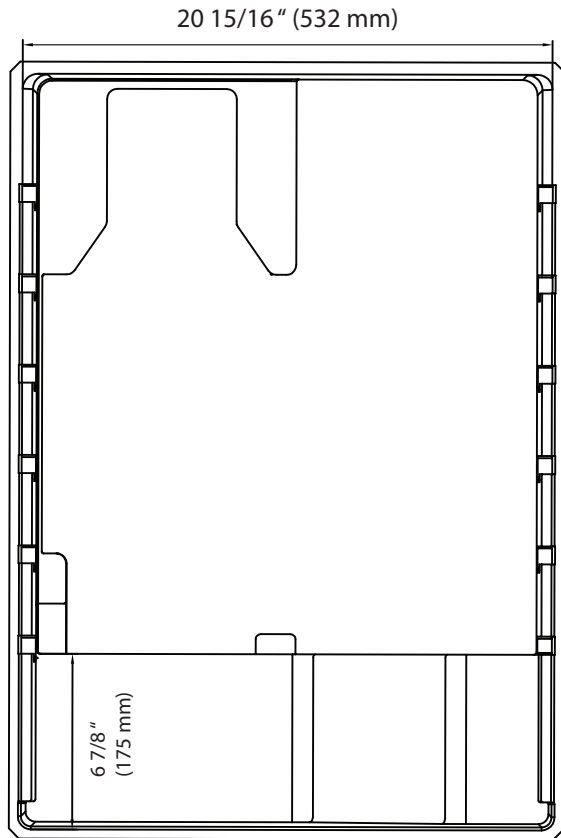

Front View

Side View

Top View

Front View

Side View

Top View

\*Tower dimensions are approximate and may vary depending on your customized setup. In order for your unit to cool and operate correctly, the tower must be installed per the instructions in the user's manual. It is highly recommended that you have the unit onsite before making any modifications to countertops or cabinetry in order to accommodate the tower. Improper installation may void the warranty. EdgeStar and its affiliate companies are not responsible for damage incurred through the installation process.

Front View

Side View

Top View