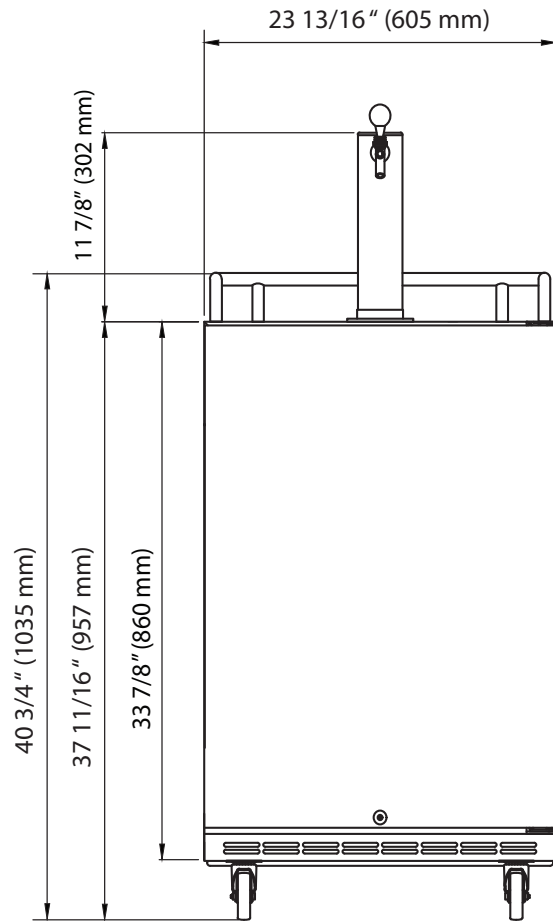

Front View

Side View

Top View

Front View

Side View

Top View

\*Tower dimensions are approximate and may vary depending on your customized setup. In order for your unit to cool and operate correctly, the tower must be installed per the instructions in the user's manual. It is highly recommended that you have the unit onsite before making any modifications to countertops or cabinetry in order to accommodate the tower. Improper installation may void the warranty. EdgeStar and its affiliate companies are not responsible for damage incurred through the installation process.

Front View

Side View

Top View