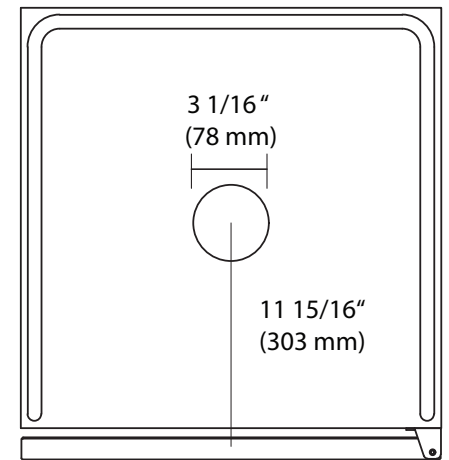

Front View

Side View

Top View

Front View

Side View

Top View

\*Tower dimensions are approximate and may vary depending on your customized setup. In order for your unit to cool and operate correctly, the tower must be installed per the instructions in the user's manual. It is highly recommended that you have the unit onsite before making any modifications to countertops or cabinetry in order to accommodate the tower. Improper installation may void the warranty. EdgeStar and its affiliate companies are not responsible for damage incurred through the installation process.

Front View

Side View

Top View