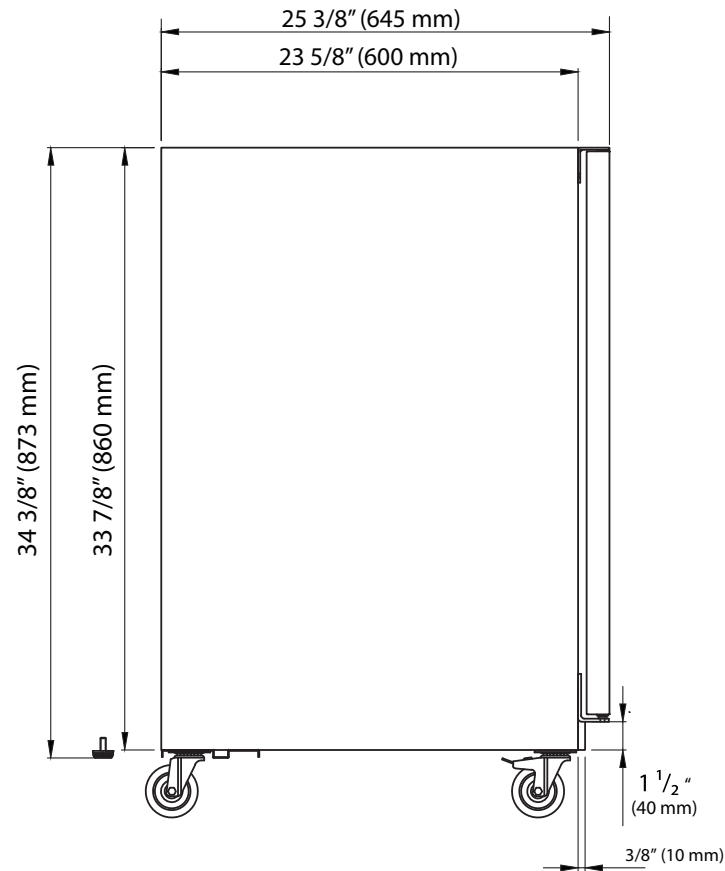

Front View

Side View

Top View

Front View

Side View

Top View

\*Tower dimensions are approximate and may vary depending on your customized setup. In order for your unit to cool and operate correctly, the tower must be installed per the instructions in the user's manual. It is highly recommended that you have the unit onsite before making any modifications to countertops or cabinetry in order to accommodate the tower. Improper installation may void the warranty. EdgeStar and its affiliate companies are not responsible for damage incurred through the installation process.

Front View

Side View

Top View