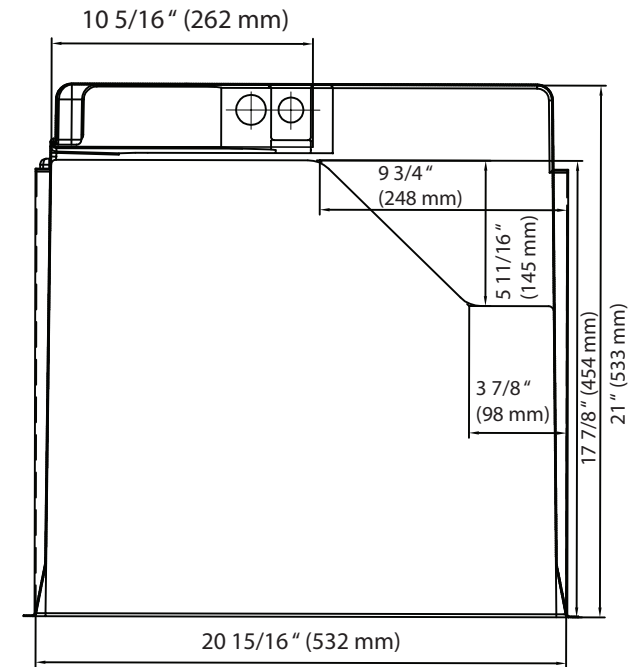

Front View

Side View

Top View

Front View

Side View

Top View

\*Tower dimensions are approximate and may vary depending on your customized setup. In order for your unit to cool and operate correctly, the tower must be installed per the instructions in the user's manual. It is highly recommended that you have the unit onsite before making any modifications to countertops or cabinetry in order to accommodate the tower. Improper installation may void the warranty. EdgeStar and its affiliate companies are not responsible for damage incurred through the installation process.

Front View

Side View

Top View