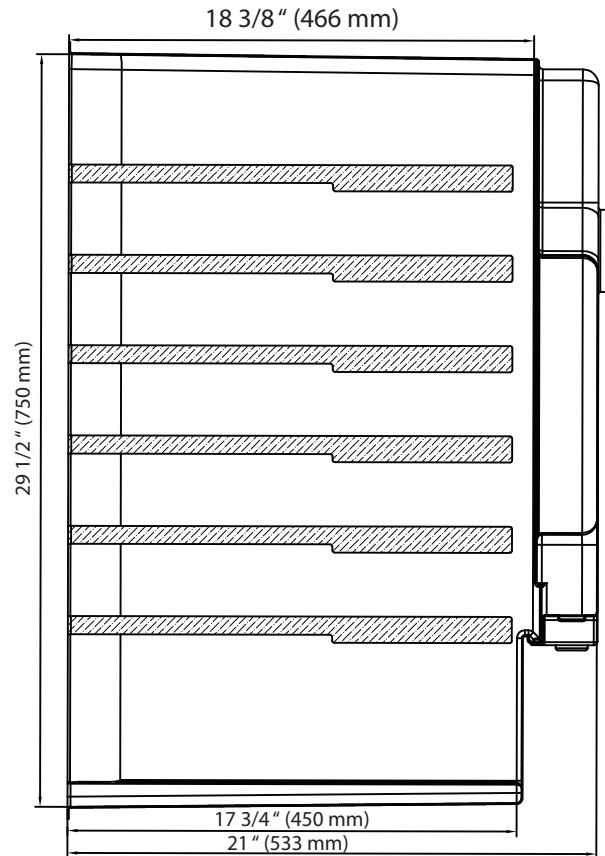

Front View

Side View

Top View

Front View

Side View

Top View

\*Tower dimensions are approximate and may vary depending on your customized setup. In order for your unit to cool and operate correctly, the tower must be installed per the instructions in the user's manual. It is highly recommended that you have the unit onsite before making any modifications to countertops or cabinetry in order to accommodate the tower. Improper installation may void the warranty. EdgeStar and its affiliate companies are not responsible for damage incurred through the installation process.

Front View

Side View

Top View