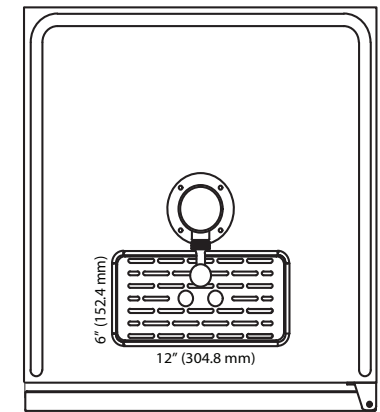

Front View

Side View

Top View

Front View

Side View

Top View

\*Tower dimensions are approximate and may vary depending on your customized setup. In order for your unit to cool and operate correctly, the tower must be installed per the instructions in the user's manual. It is highly recommended that you have the unit onsite before making any modifications to countertops or cabinetry in order to accommodate the tower. Improper installation may void the warranty. EdgeStar and its affiliate companies are not responsible for damage incurred through the installation process.

Front View

Side View

Top View