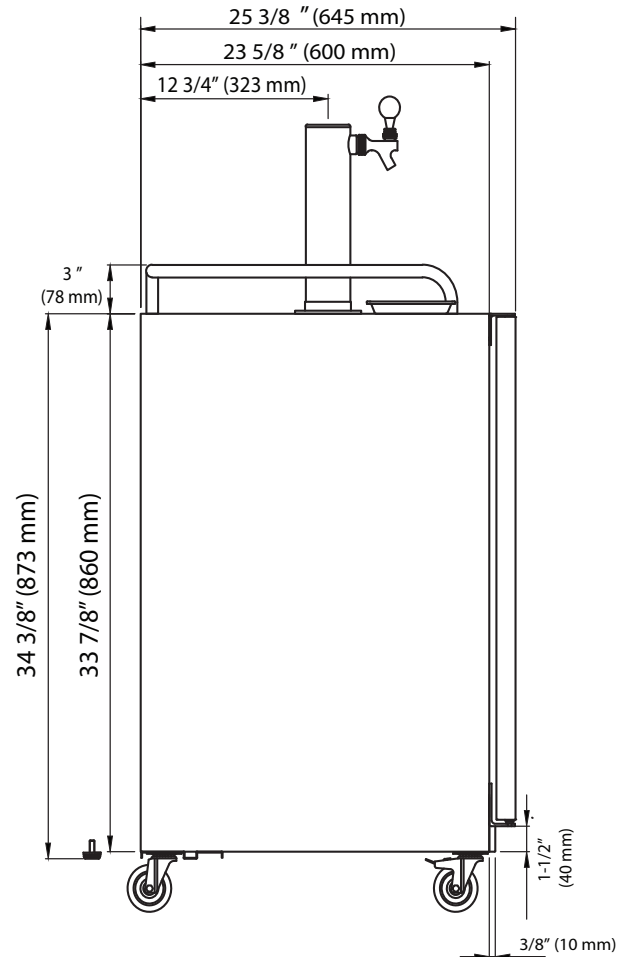

Front View

Side View

Top View

Front View

Side View

Top View

\*Tower dimensions are approximate and may vary depending on your customized setup. In order for your unit to cool and operate correctly, the tower must be installed per the instructions in the user's manual. It is highly recommended that you have the unit onsite before making any modifications to countertops or cabinetry in order to accommodate the tower. Improper installation may void the warranty. EdgeStar and its affiliate companies are not responsible for damage incurred through the installation process.

Front View

Side View

Top View