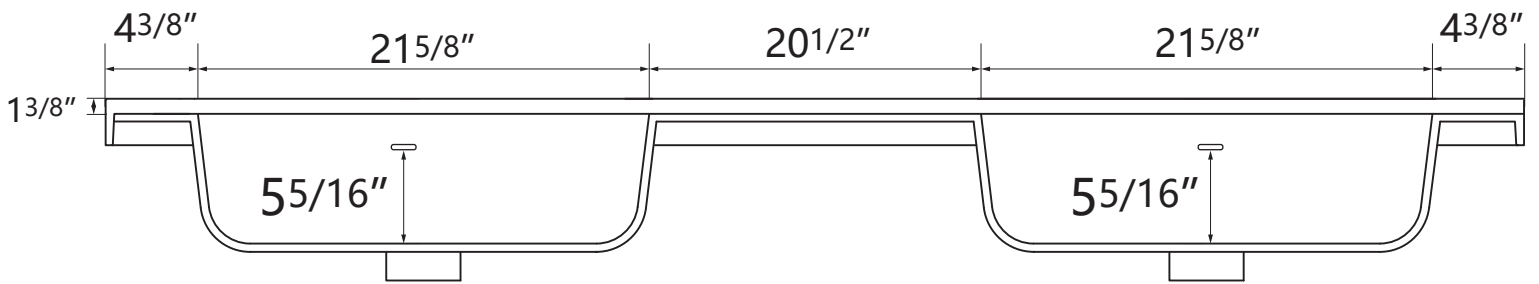

DIMENSION DETAILS

BATHROOM VANITY

PRODUCT
INSTRUCTION
VIDEO

PRODUCT SIZE: 72"

Top View

VANITY SIZE

Front View

Side View