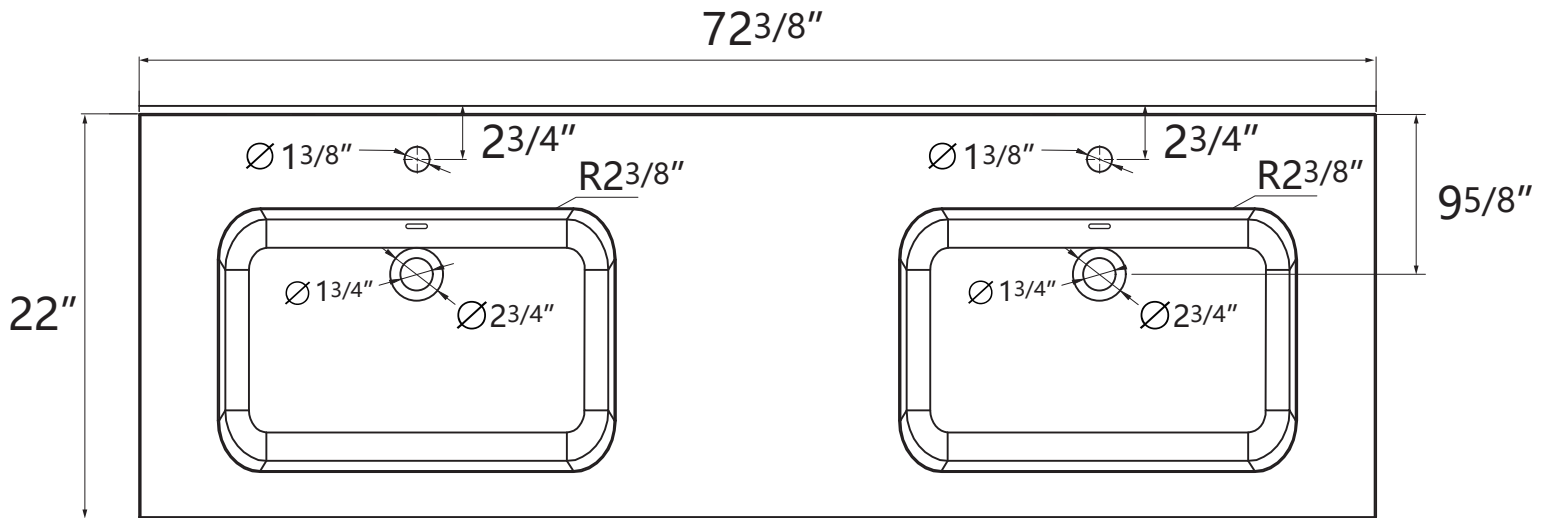

DIMENSION DETAILS

BATHROOM VANITY

PRODUCT
INSTRUCTION
VIDEO

PRODUCT SIZE: 72"

Top View

VANITY SIZE

Front View

Side View