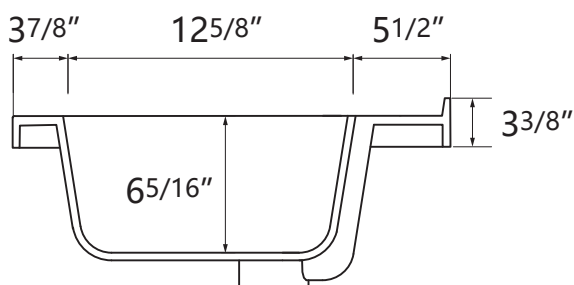

DIMENSION DETAILS

BATHROOM VANITY

PRODUCT
INSTRUCTION
VIDEO

PRODUCT SIZE: 72"

Top View

VANITY SIZE

Front View

Side View