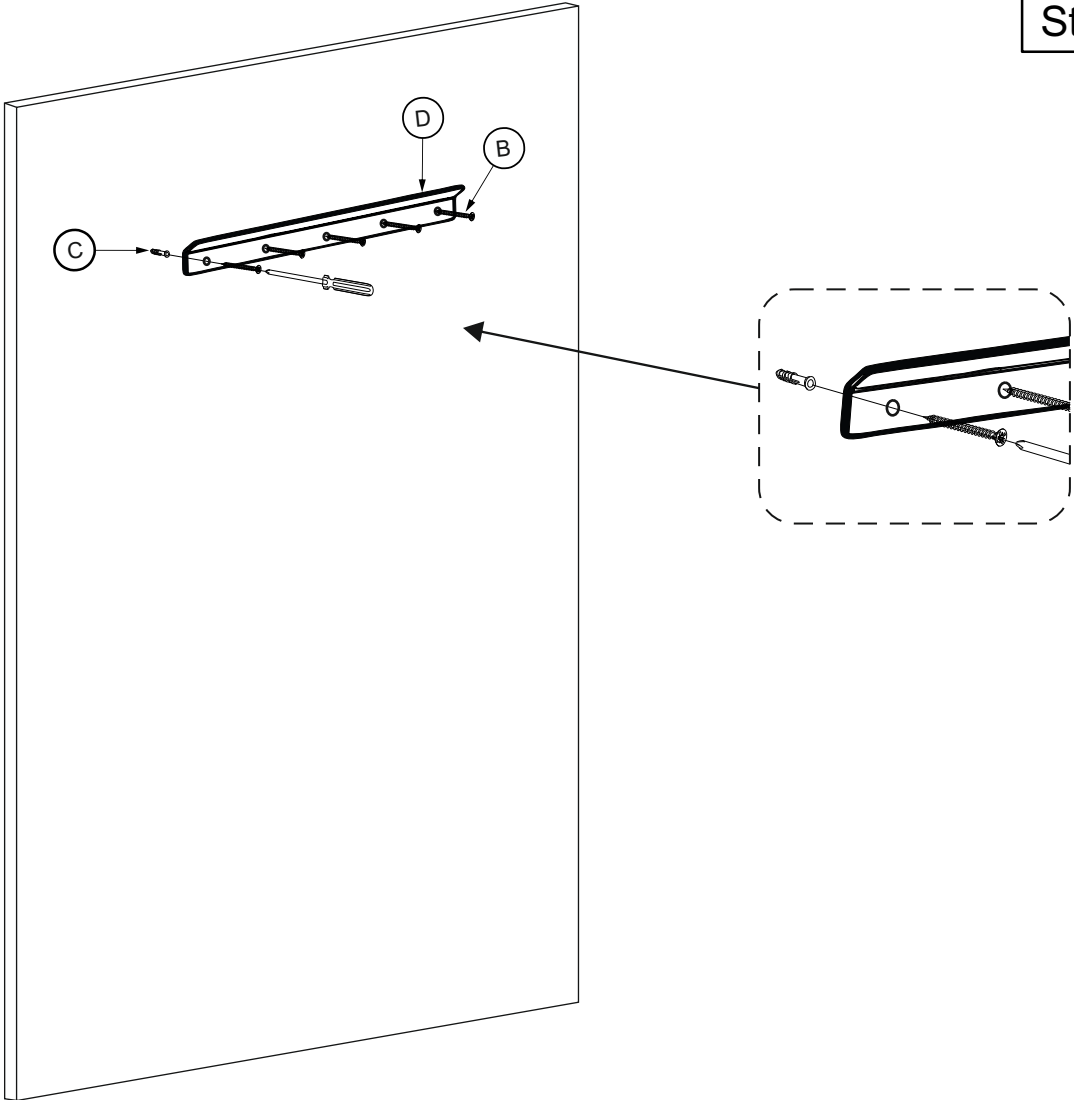

ASSEMBLY INSTRUCTION FOR

CHAVEZ MIRROR

HARDWARE LIST

A		MIRROR	711 X 25 787 mm.	1
B		SCREW	Ø6 X 35mm	6
C		PLASTIC WALL ANCHORS	Ø6 X 35mm	6
D		Cleave	406 X 36mm	1

Wall

Step 1

Step 2

Step 3