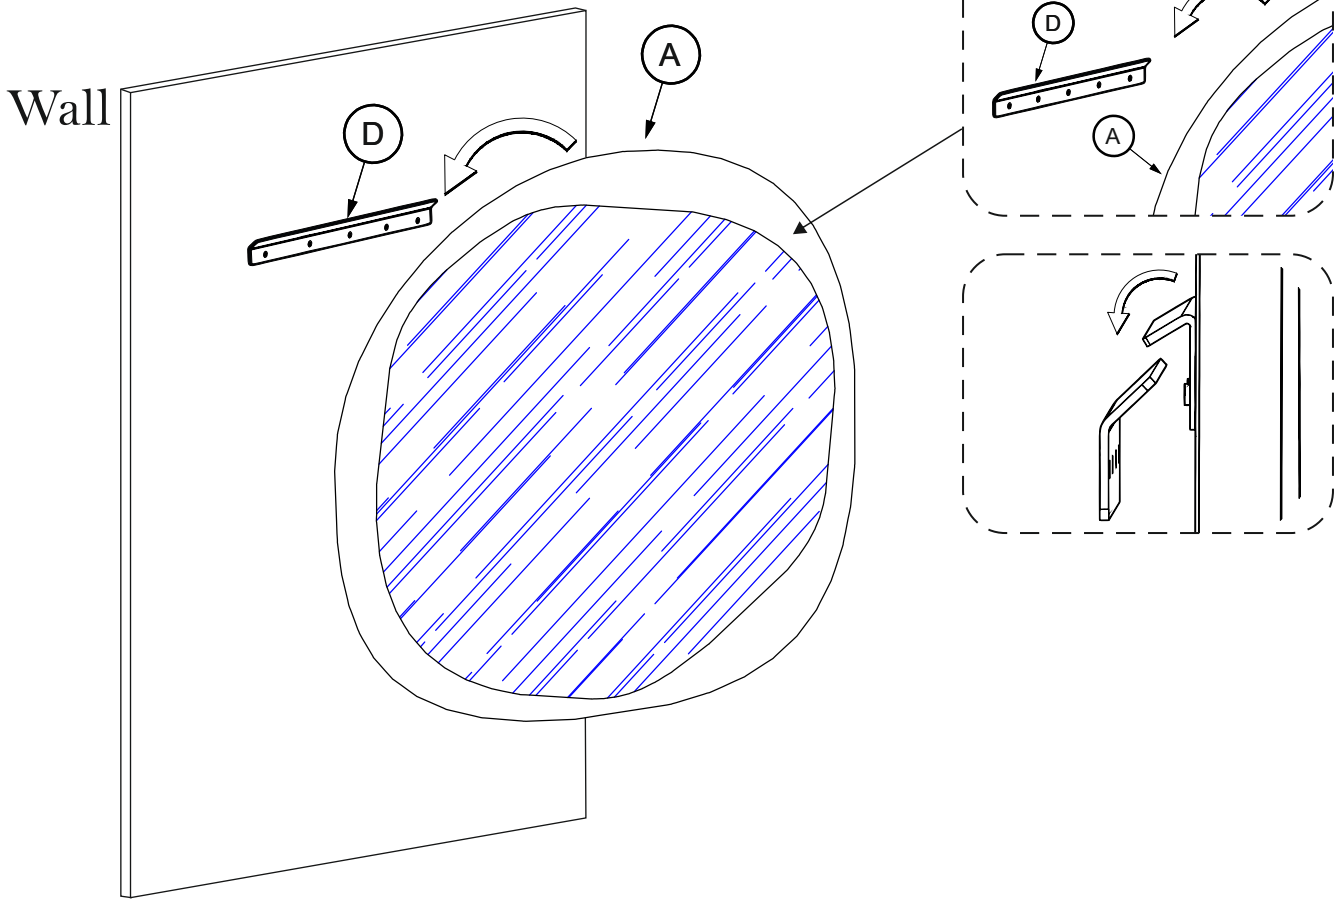

ASSEMBLY INSTRUCTION FOR

CHAVEZ MIRROR

HARDWARE LIST

A		MIRROR	711 X 25 787 mm.	1
B		SCREW	Ø6 X 35mm	6
C		PLASTIC WALL ANCHORS	Ø6 X 35mm	6
D		Cleave	406 X 36mm	1

Wall

Step 1

Step 2

Step 3