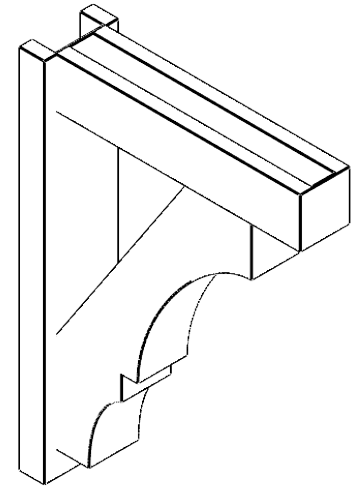

ITEM NUMBER: OUTUROC040X060X22000X30000X040X020X040BOA44RCPR

4"W TOP X 6"W BACK X 22"D X 30"H X 4"T TOP X 2"T BACK TIMBERTHANE ROUGH CEDAR BALBOA FAUX WOOD OPEN OUTLOOKER, BLOCK TOP AND BACK, 4"W CLOSED BRACE, PRIMED TAN

SIDE PROFILE

FRONT PROFILE

ISOMETRIC

EKENA MILLWORK
2300 WEST MAIN ST.
CLARKSVILLE, TX 75426
TOLL FREE: 866-607-0453
WWW.EKENAMILLWORK.COM

NOTES

1. INSTALLATION TO BE COMPLETED IN ACCORDANCE WITH MANUFACTURER'S SPECIFICATIONS.
2. DRAWING MAY NOT BE TO SCALE
3. THIS DRAWING IS INTENDED FOR DESIGN AND PLANNING PURPOSES ONLY.
4. ALL INFORMATION CONTAINED HEREIN WAS CURRENT AT THE TIME OF DEVELOPMENT BUT MUST BE REVIEWED AND APPROVED BY THE PRODUCT MANUFACTURER TO BE CONSIDERED ACCURATE.
5. TIMBERTHANE ARCHITECTURAL PRODUCTS ARE MADE FROM HIGH DENSITY URETHANE AND COME FACTORY PRIMED