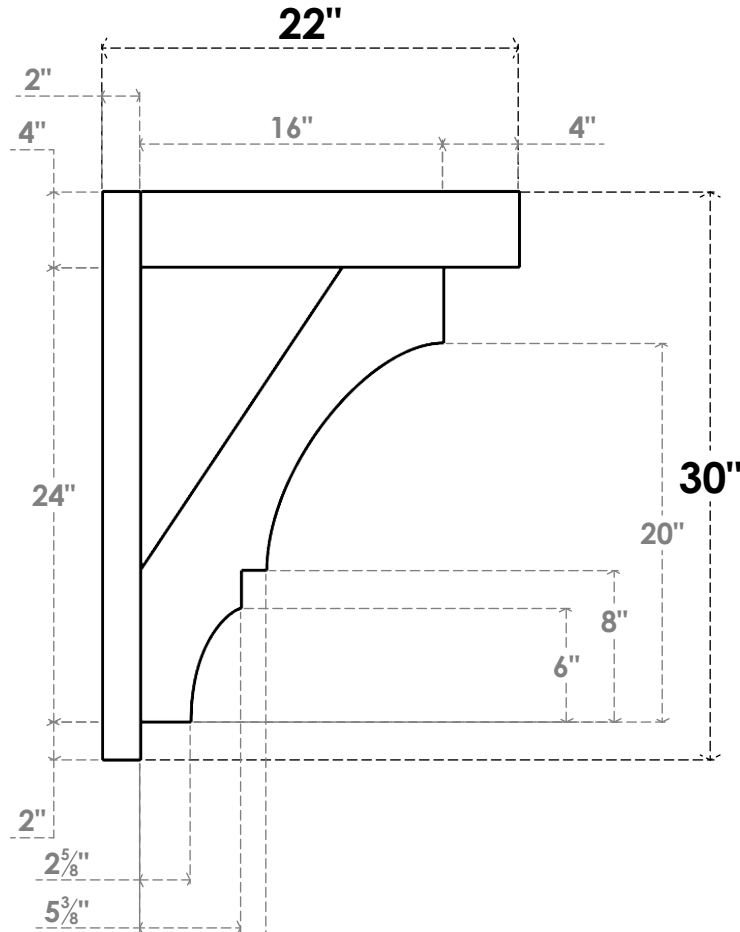

ITEM NUMBER: OUTUROC040X060X22000X30000X040X020X040BOA44RCPR

4"W TOP X 6"W BACK X 22"D X 30"H X 4"T TOP X 2"T BACK TIMBERTHANE ROUGH CEDAR BALBOA FAUX WOOD OPEN OUTLOOKER, BLOCK TOP AND BACK, 4"W CLOSED BRACE, PRIMED TAN

SIDE PROFILE

FRONT PROFILE

ISOMETRIC

EKENA MILLWORK
2300 WEST MAIN ST.
CLARKSVILLE, TX 75426
TOLL FREE: 866-607-0453
WWW.EKENAMILLWORK.COM

NOTES

1. INSTALLATION TO BE COMPLETED IN ACCORDANCE WITH MANUFACTURER'S SPECIFICATIONS.
2. DRAWING MAY NOT BE TO SCALE
3. THIS DRAWING IS INTENDED FOR DESIGN AND PLANNING PURPOSES ONLY.
4. ALL INFORMATION CONTAINED HEREIN WAS CURRENT AT THE TIME OF DEVELOPMENT BUT MUST BE REVIEWED AND APPROVED BY THE PRODUCT MANUFACTURER TO BE CONSIDERED ACCURATE.
5. TIMBERTHANE ARCHITECTURAL PRODUCTS ARE MADE FROM HIGH DENSITY URETHANE AND COME FACTORY PRIMED