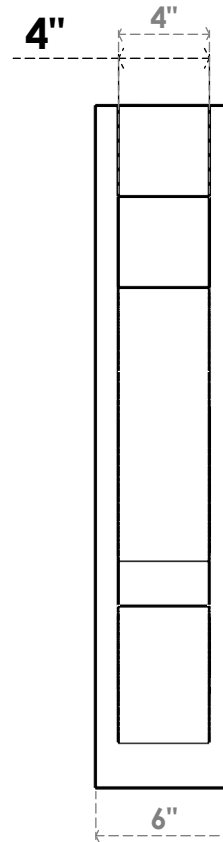

ITEM NUMBER: OUTUROC040X060X22000X30000X040X020X040BOA44RCPR

4"W TOP X 6"W BACK X 22"D X 30"H X 4"T TOP X 2"T BACK TIMBERTHANE ROUGH CEDAR BALBOA FAUX WOOD OPEN OUTLOOKER, BLOCK TOP AND BACK, 4"W CLOSED BRACE, PRIMED TAN

SIDE PROFILE

FRONT PROFILE

ISOMETRIC

EKENA MILLWORK
2300 WEST MAIN ST.
CLARKSVILLE, TX 75426
TOLL FREE: 866-607-0453
WWW.EKENAMILLWORK.COM

NOTES

1. INSTALLATION TO BE COMPLETED IN ACCORDANCE WITH MANUFACTURER'S SPECIFICATIONS.
2. DRAWING MAY NOT BE TO SCALE
3. THIS DRAWING IS INTENDED FOR DESIGN AND PLANNING PURPOSES ONLY.
4. ALL INFORMATION CONTAINED HEREIN WAS CURRENT AT THE TIME OF DEVELOPMENT BUT MUST BE REVIEWED AND APPROVED BY THE PRODUCT MANUFACTURER TO BE CONSIDERED ACCURATE.
5. TIMBERTHANE ARCHITECTURAL PRODUCTS ARE MADE FROM HIGH DENSITY URETHANE AND COME FACTORY PRIMED