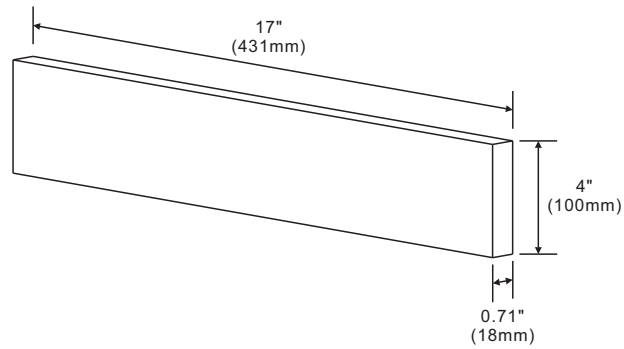

## Model: SIDESPLASH-CT-17

### Features

1. Scratch resistant and Stain resistant;
2. 17"x4"x0.71" Sidesplash;