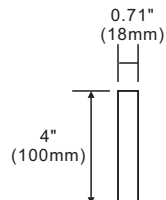

### Features

1. Scratch resistant and Stain resistant;
2. 17"x4"x0.71" Sidesplash;

### Colors / Finishes

- WH - White / Matte;  
DG - Dark Gray / Matte;  
BL - Black / Matte;

Material  
Concrete

Top view

Side view

**NOTE: SINK STYLE, SHAPE, FAUCET HOLES, CUTOUT ON TOP, VANITY MAY VARY FROM THE PICTURE ABOVE.  
INSTRUCTIONAL PURPOSE ONLY.**