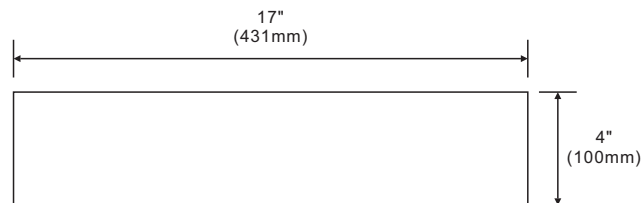

Top view

Side view

**NOTE: SINK STYLE, SHAPE, FAUCET HOLES, CUTOUT ON TOP, VANITY MAY VARY FROM THE PICTURE ABOVE.
INSTRUCTIONAL PURPOSE ONLY.**