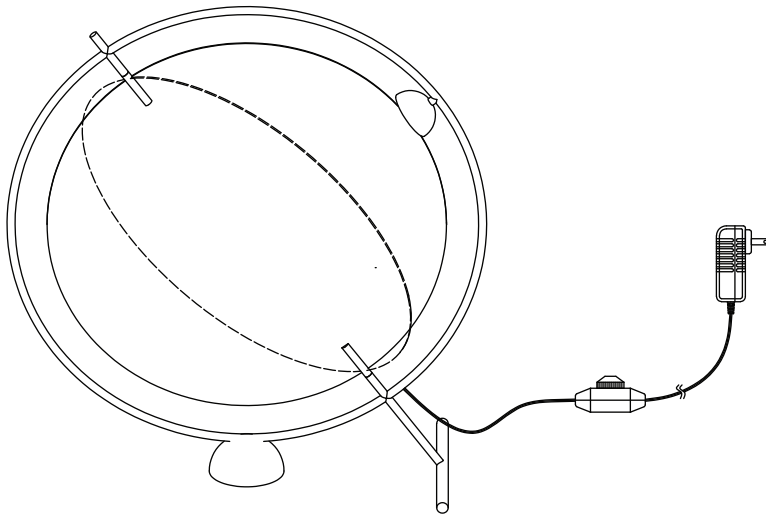

## LED INFO & WARNINGS

- Please read and comprehend the entire manual before attempting to assemble, operate, or install the product.
- Make sure that you have all necessary parts by checking the parts list. If any part is missing or damaged, please contact **VONN Lighting Customer Service at 888-604-8666** for a replacement.
- All parts must be used as indicated in these instructions. Do not substitute any parts, leave parts out, or use any parts that are worn or broken.
- Inspect the LED fixture prior to installation to make sure that it has not been damaged during shipping.
- Please handle the LED light with care when unpacking. Do not apply pressure to the LED's, do not open any factory sealed compartments, and do not touch the LEDs with your hands.