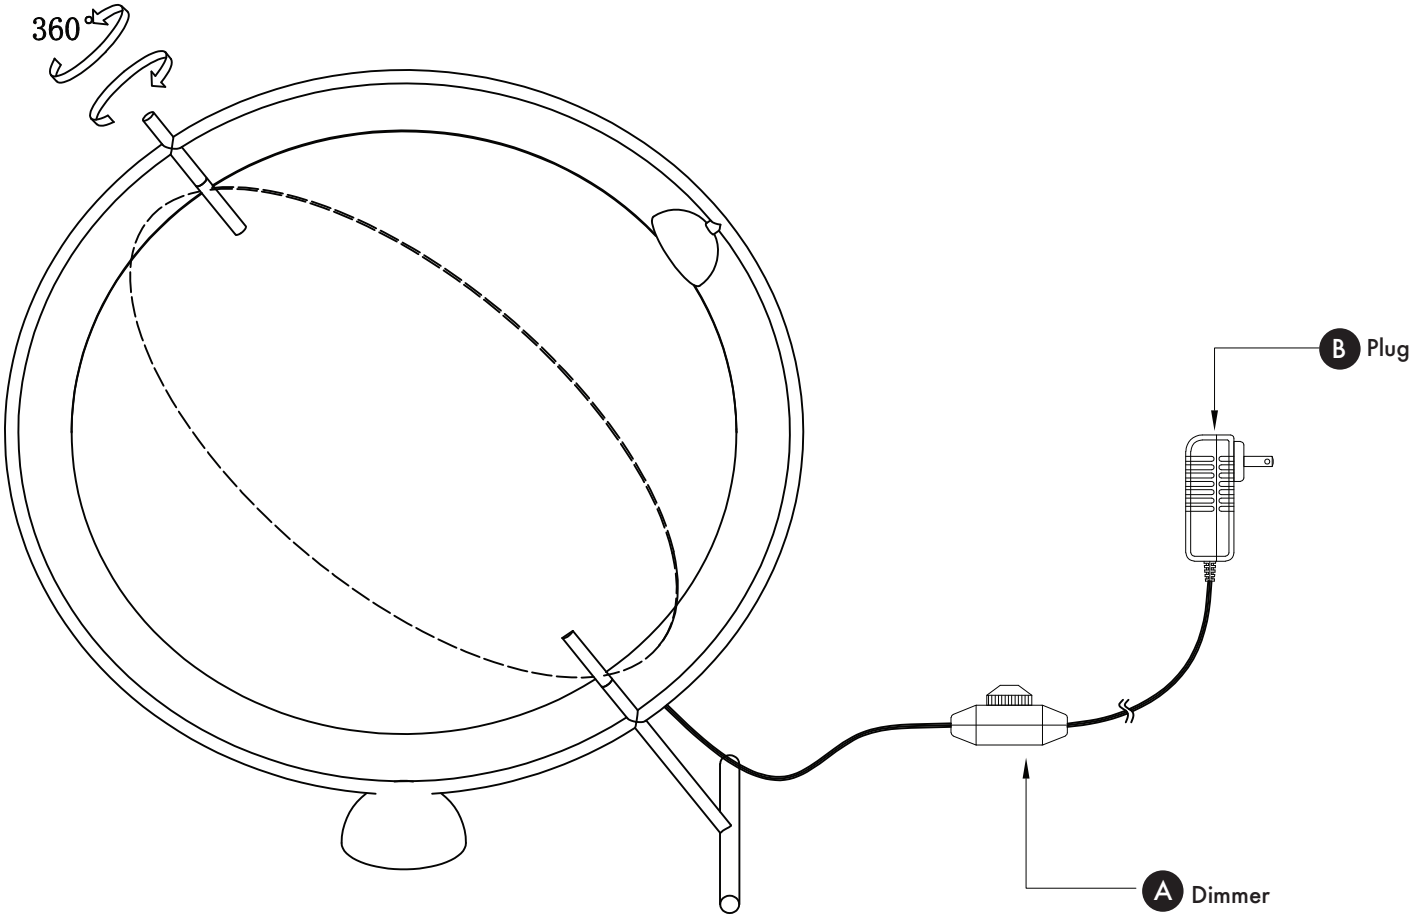

Fixture Diagram