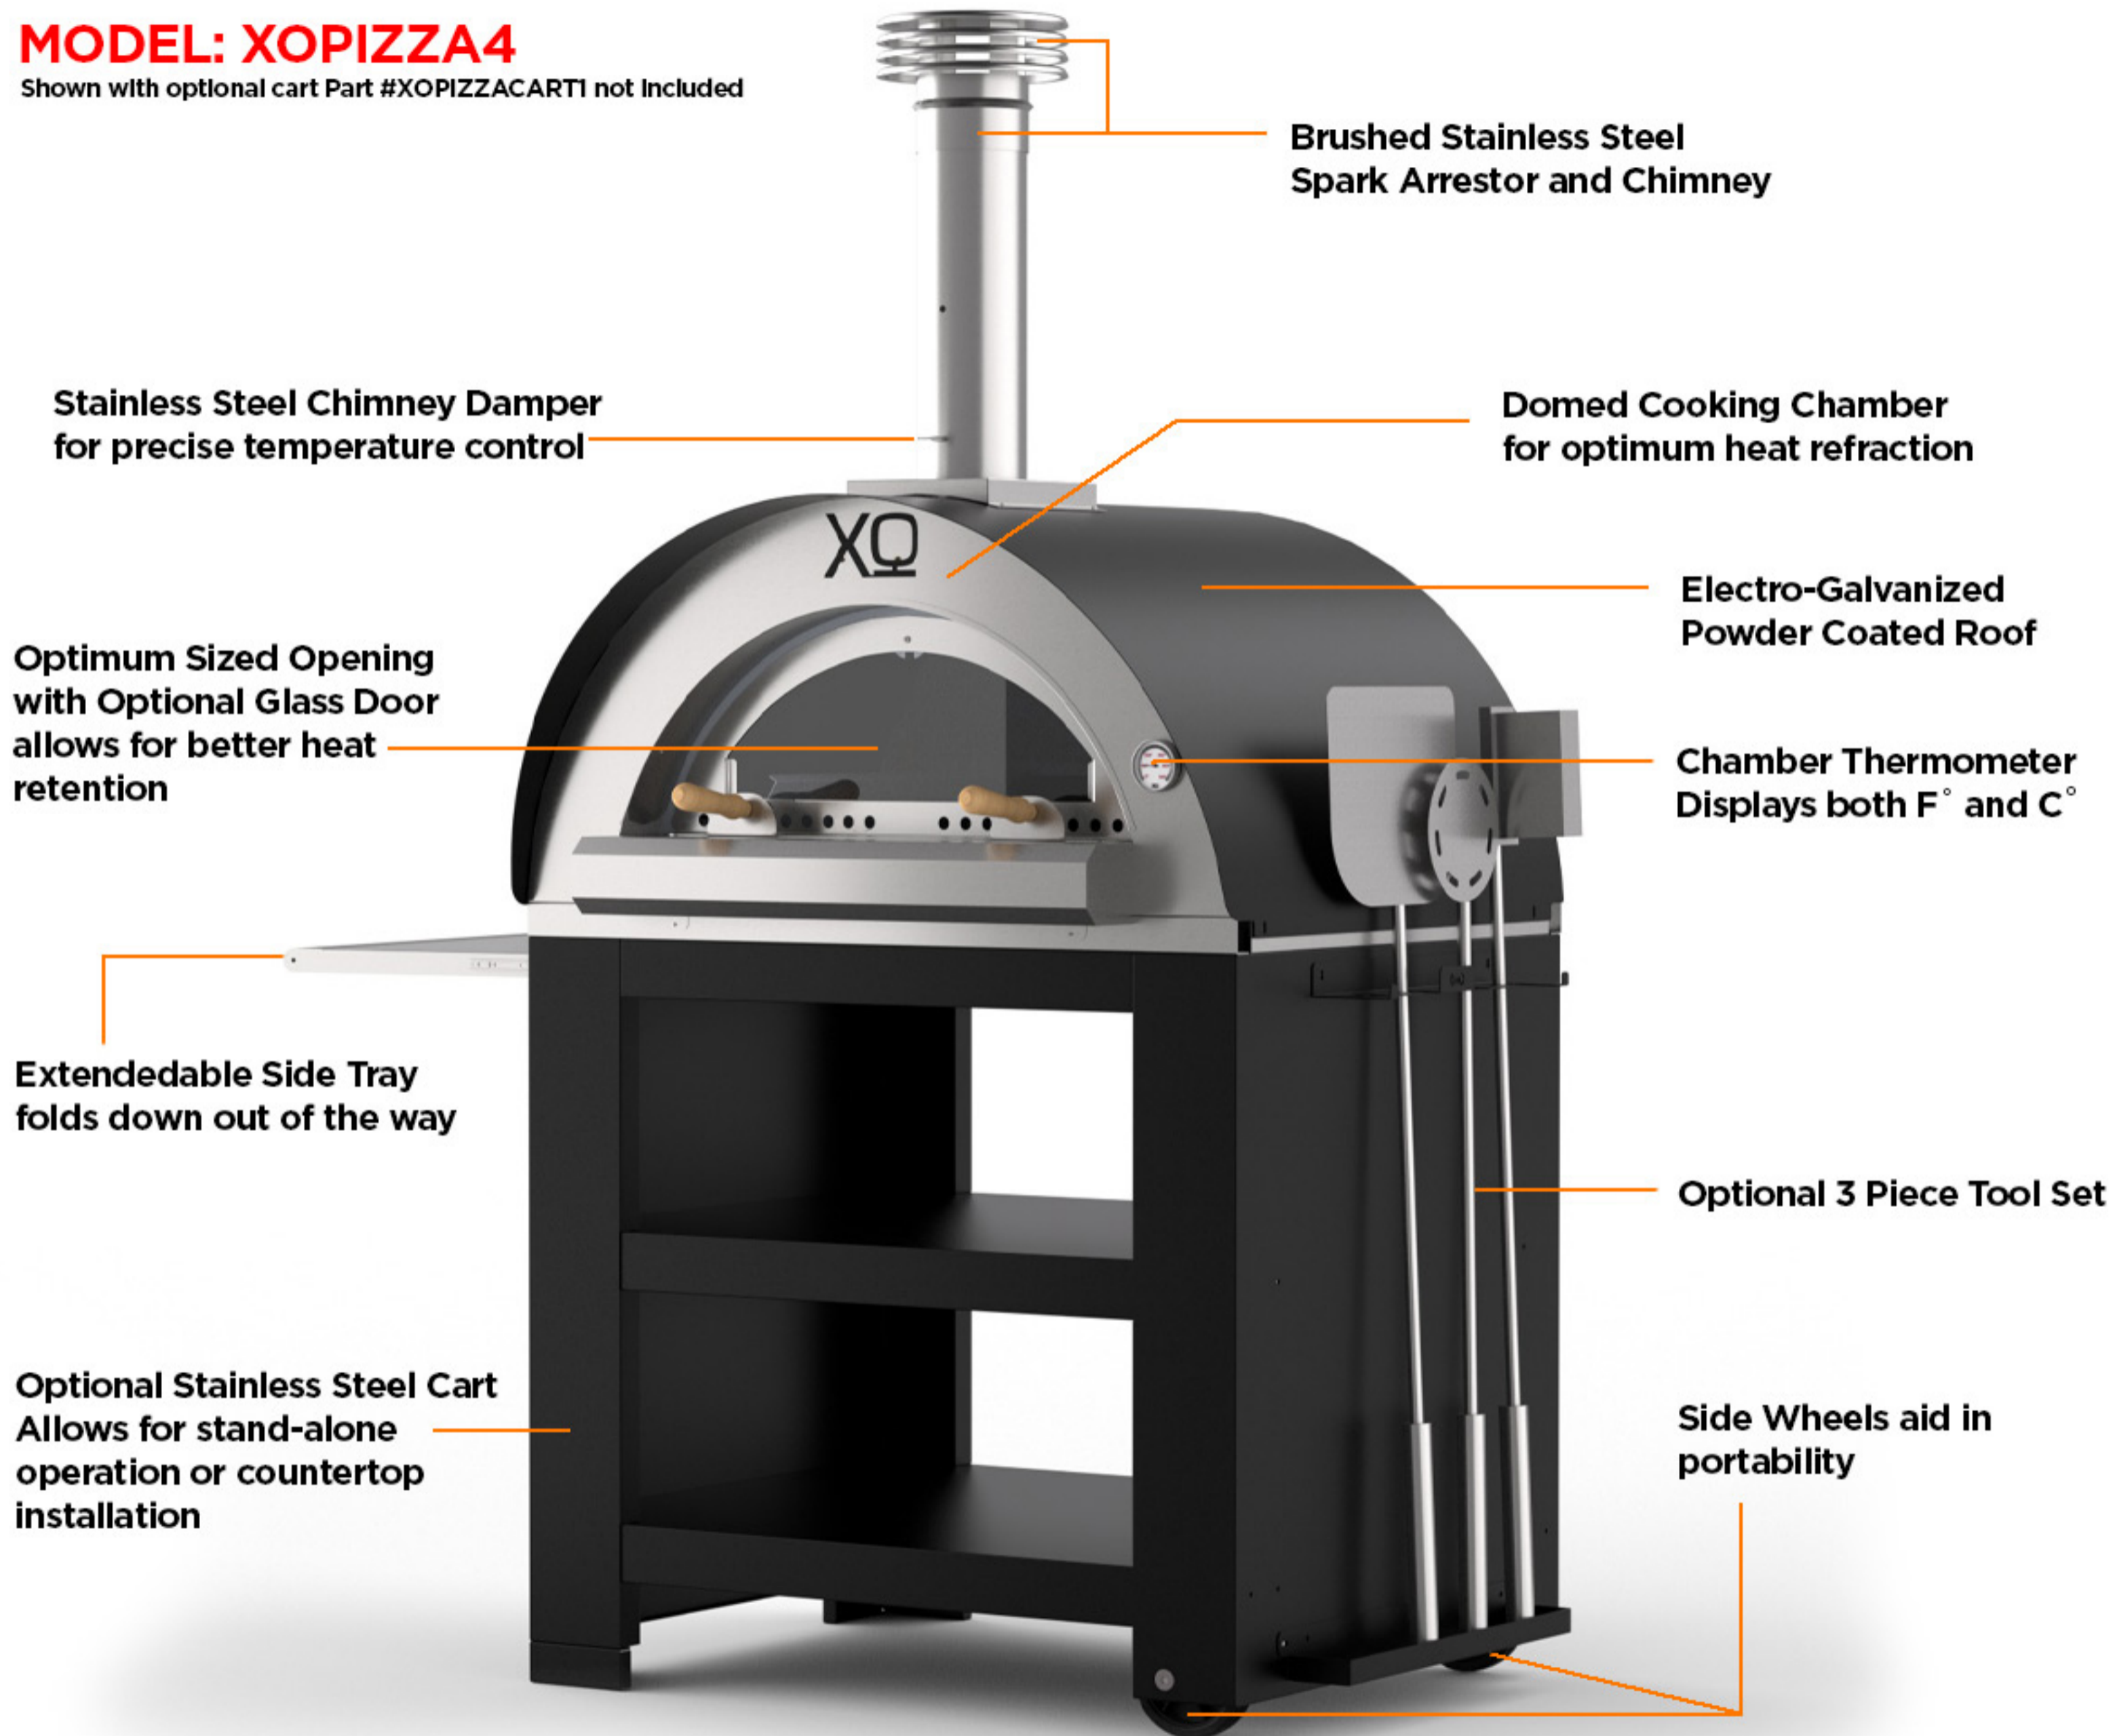

MODEL: XOPIZZA4

Shown with optional cart Part #XOPIZZACART1 not included

Brushed Stainless Steel Spark Arrestor and Chimney

Stainless Steel Chimney Damper for precise temperature control

Domed Cooking Chamber for optimum heat refraction

Electro-Galvanized Powder Coated Roof

Optimum Sized Opening with Optional Glass Door allows for better heat retention

Chamber Thermometer Displays both F° and C°

Extendedable Side Tray folds down out of the way

Optional 3 Piece Tool Set

Optional Stainless Steel Cart Allows for stand-alone operation or countertop installation

Side Wheels aid in portability