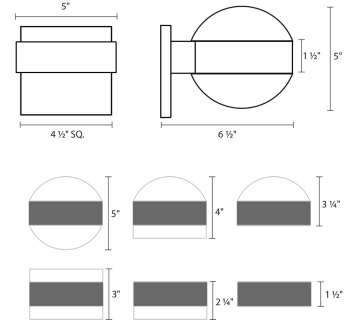

Project:

Spec Sheet

Dimensions

| | |
|-------------------------------|------|
| Height: | 1.5" |
| Width: | 5" |
| Extends: | 6.5" |
| Minimum Extension: | 6.5" |
| Maximum Extension: | 6.5" |
| Canopy/Backplate/Base Width: | 4.5 |
| Canopy/Backplate/Base Depth: | 0.5 |
| Canopy/Backplate/Base Height: | 4.5 |

Installation

| | |
|---------------------------|-------------------------------|
| Installation: | Licensed electrician required |
| Installation Orientation: | Vertical |

Shipping

| | |
|------------------------|---------------|
| Carton 1 L x W x H: | 9" X 10" X 9" |
| Carton 1 Gross Weight: | 4 LBS |
| Fixture Weight: | 3 |