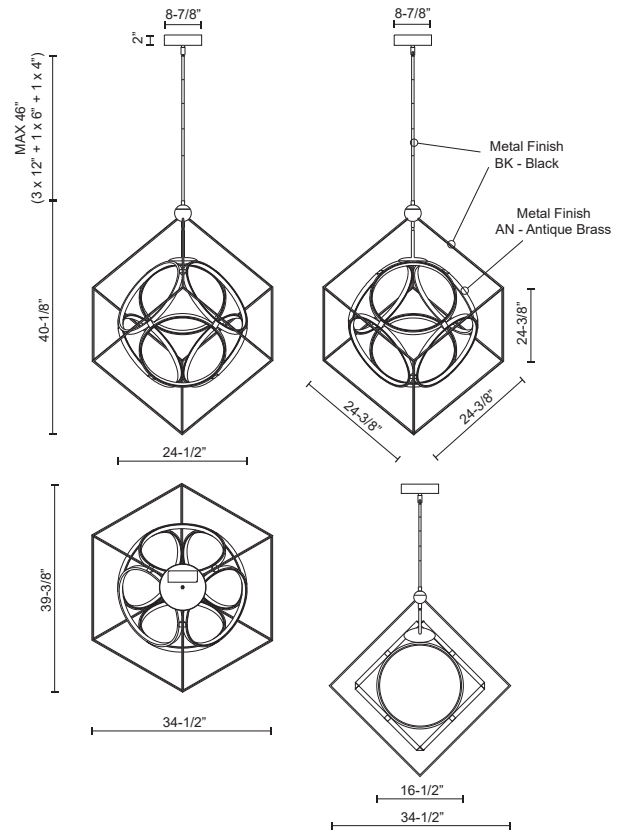

MONZA
CH19234
CHANDELIERS

PROJECT

DESCRIPTION

Interconnecting aluminum rings within steel frame cube. Finely textured metallic and satin powder-coat finishes. Opal silicon circular diffusers. Up and down light. Custom options available.

SPECIFICATION DETAILS

* For custom options, consult factory for details.

Fixture Dimensions	L34-1/2" x W39-3/8" x H40-1/8"
Light Source	LED with DC Driver
Wattage	106W
Total Lumens	7800lm
Delivered Lumens	BK/AN-4700lm*
Voltage	120V
Color Temperature	3000K
CRI (Ra)	90CRI
Optional Color Temps	2700K - 5000K Available, Minimum Order Quantities Apply
LED Rated Life	50,000 hours
Dimming	100% - 10%, TRIAC or ELV Dimmer (Not Included)
Diffuser Details	White Acrylic Diffuser
Adjustable	Yes
Rod Length	46" Max (3x12" + 1x6" + 1x4")
Location	Dry
Ceiling Adaptor	Yes, Up to 45 Degrees
Warranty	5 Years
Canopy Dimensions	D8-7/8" x H2"
Finish Option(s)	Black/Antique Brass