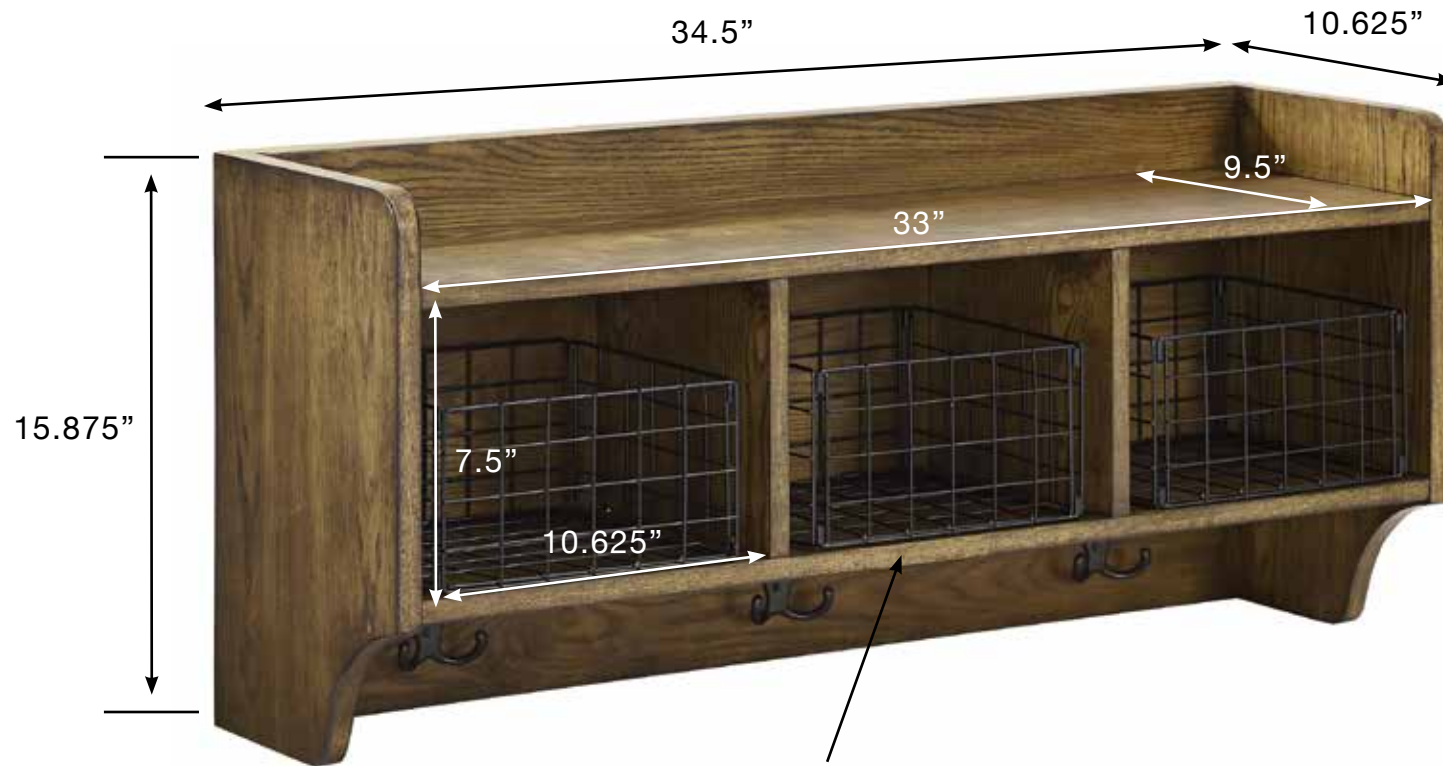

ENTRYWAY SHELF

Overall Dimensions: 34.5"W x 10.625"D x 15.875"H

Metal Basket:
9"W x 9"T x 4.875"H