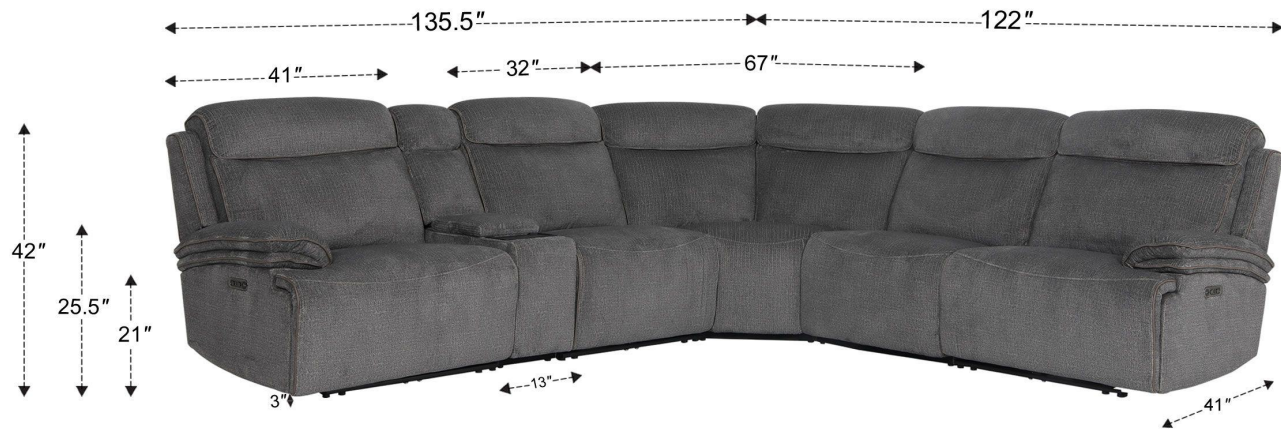

6 Piece Zero Gravity Power Reclining Sectional with Power Adjustable Headrests

| | | | |
|--|---------------------|-----------------------------|-------|
| Overall Dimensions | 122" x 135.5" x 42" | Seat Width | 30" |
| Overall Width | 122" | Seat Depth | 23" |
| Overall Depth | 135.5" | Seat Height | 21" |
| Overall Height | 42" | Arm Width | 12" |
| Overall Weight | 445 lbs. | Arm Depth | 18" |
| Fully Reclined | 67" | Arm Height | 25.5" |
| Distance from Wall | 8" | Back Height | 26" |
| Back of Seat to end of Chaise | 42" | Back Depth | 13" |
| Leg Height (Distance from Foot Rest to Floor in Full Recline) | 26.5" | Headrest Extended from Back | 7" |
| Head Height (Distance from Headrest to Floor in Full Recline) | 29" | | |