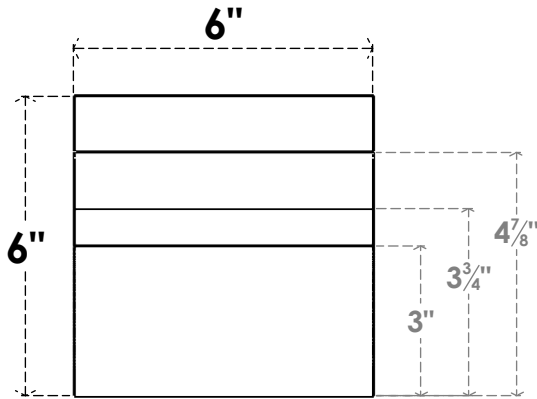

ITEM NUMBER: RFTURO060X06000X36000X006MON00RCPR

6"W X 6"H X 36"L TIMBERTHANE ROUGH CEDAR MONTEREY FAUX WOOD OPEN RAFTER TAIL, 6"L END, PRIMED TAN

SIDE PROFILE

FRONT PROFILE

ISOMETRIC

GENERATED DATE : 03/02/2023