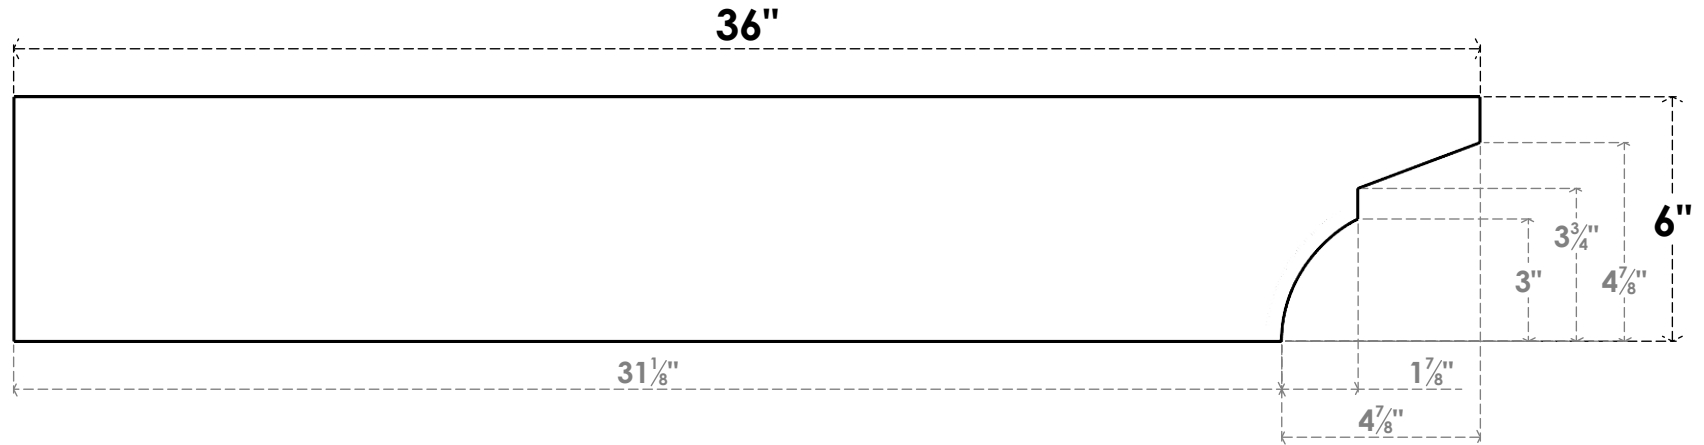

ITEM NUMBER: RFTURO060X06000X36000X006MON00RCPR

6"W X 6"H X 36"L TIMBERTHANE ROUGH CEDAR MONTEREY FAUX WOOD OPEN RAFTER TAIL, 6"L END, PRIMED TAN

SIDE PROFILE

FRONT PROFILE

ISOMETRIC

GENERATED DATE : 03/02/2023