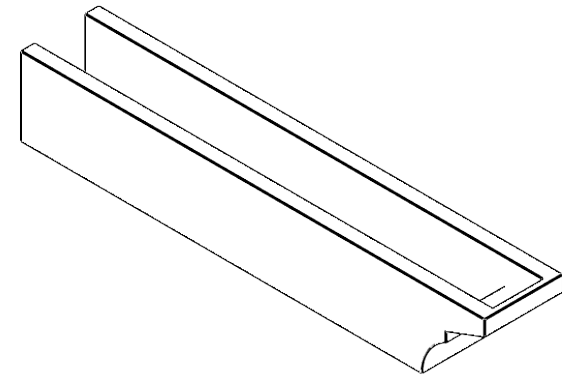

ITEM NUMBER: RFTURO060X06000X36000X006MON00RCPR

6"W X 6"H X 36"L TIMBERTHANE ROUGH CEDAR MONTEREY FAUX WOOD OPEN RAFTER TAIL, 6"L END, PRIMED TAN

SIDE PROFILE

FRONT PROFILE

ISOMETRIC

GENERATED DATE : 03/02/2023

EKENA MILLWORK
2300 WEST MAIN ST.
CLARKSVILLE, TX 75426
TOLL FREE: 866-607-0453
WWW.EKENAMILLWORK.COM

NOTES

1. INSTALLATION TO BE COMPLETED IN ACCORDANCE WITH MANUFACTURER'S SPECIFICATIONS.
2. DRAWING MAY NOT BE TO SCALE
3. THIS DRAWING IS INTENDED FOR DESIGN AND PLANNING PURPOSES ONLY.
4. ALL INFORMATION CONTAINED HEREIN WAS CURRENT AT THE TIME OF DEVELOPMENT BUT MUST BE REVIEWED AND APPROVED BY THE PRODUCT MANUFACTURER TO BE CONSIDERED ACCURATE.
5. TIMBERTHANE ARCHITECTURAL PRODUCTS ARE MADE FROM HIGH DENSITY URETHANE AND COME FACTORY PRIMED