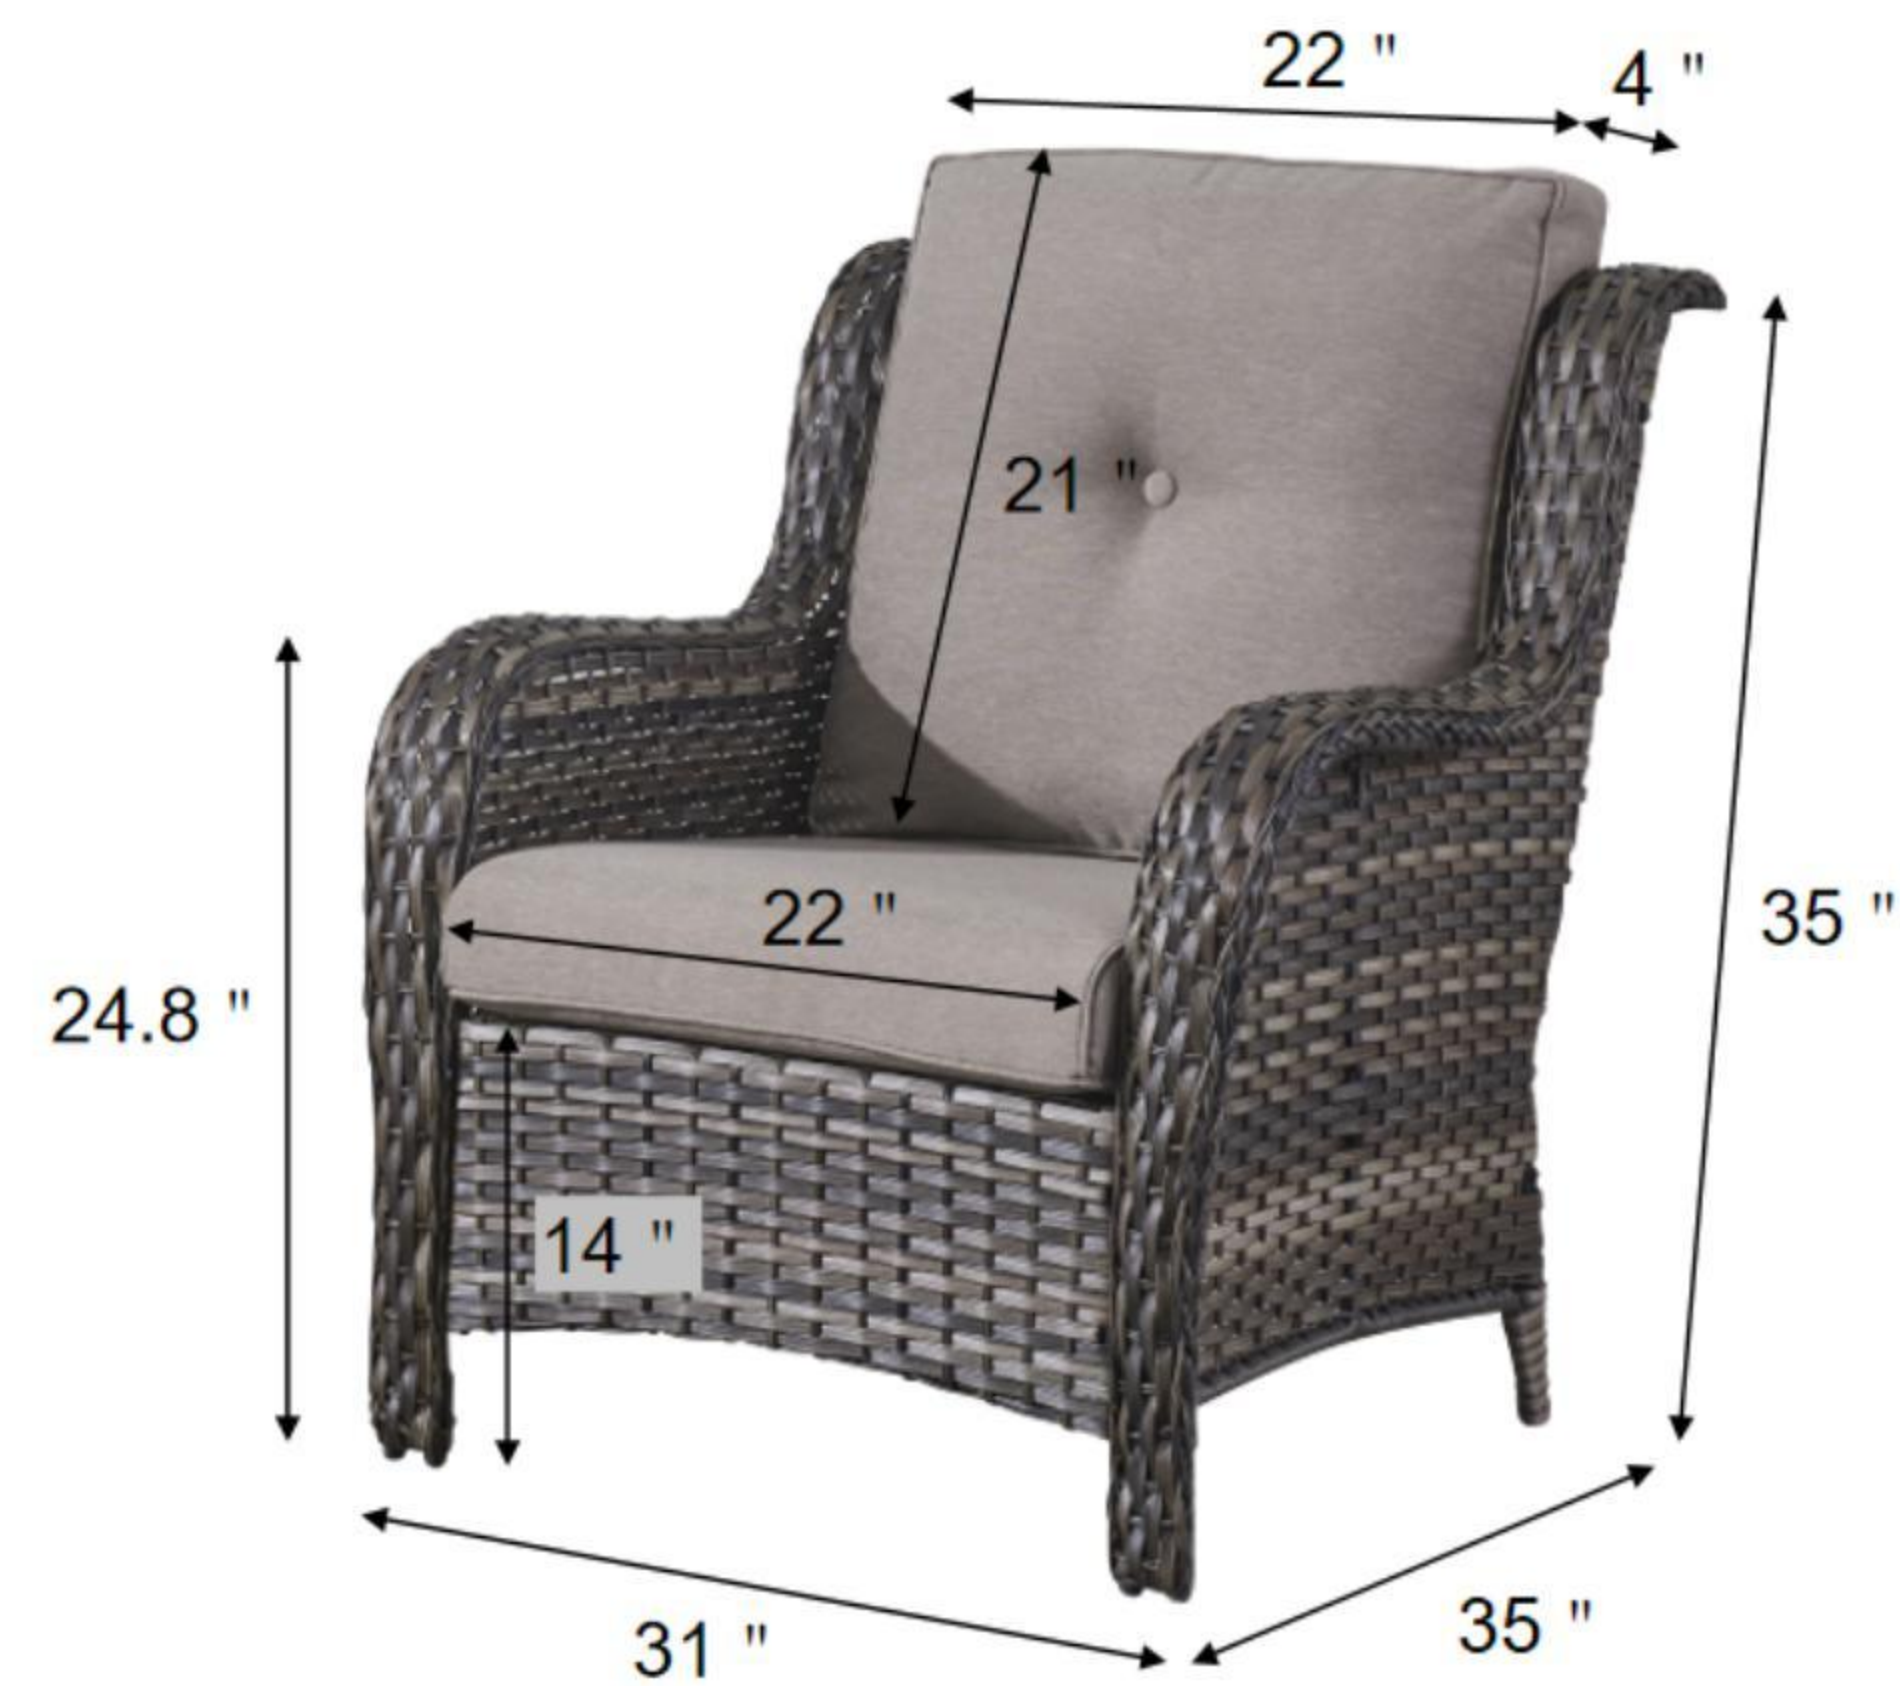

Size 4 PCS Conversation Set

Seat Cushion Size:
22"W x 24"D x 4"H

Back Cushion Size:
22"W x 4"D x 21"H