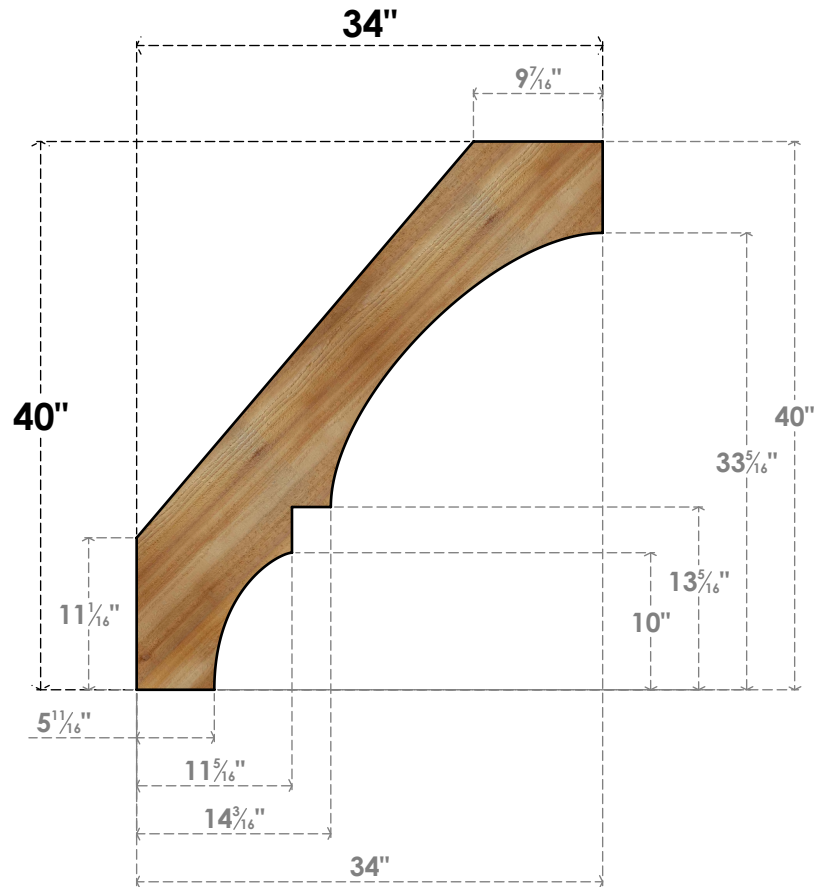

BRC06X34X40BOA00RWR

6"W X 34"D X 40"H BALBOA ROUGH SAWN BRACE, WESTERN RED CEDAR

SIDE

FRONT

EKENA MILLWORK
 2300 WEST MAIN ST.
 CLARKSVILLE, TX 75426
 TOLL FREE: 866-607-0453
 WWW.EKENAMILLWORK.COM

NOTES

1. INSTALLATION TO BE COMPLETED IN ACCORDANCE WITH MANUFACTURER'S SPECIFICATIONS.
2. DRAWING MAY NOT BE TO SCALE
3. THIS DRAWING IS INTENDED FOR DESIGN AND PLANNING PURPOSES ONLY.
4. ALL INFORMATION CONTAINED HEREIN WAS CURRENT AT THE TIME OF DEVELOPMENT BUT MUST BE REVIEWED AND APPROVED BY THE PRODUCT MANUFACTURER TO BE CONSIDERED ACCURATE.
5. PRODUCTS ARE NOT KILN DRIED. THIS ITEM IS UNIQUE AND WILL CONTAIN THE NATURAL VARIATIONS THAT THE WOOD SPECIES OFFERS. THIS MAY RESULT IN VARIATIONS UP TO 1/4"