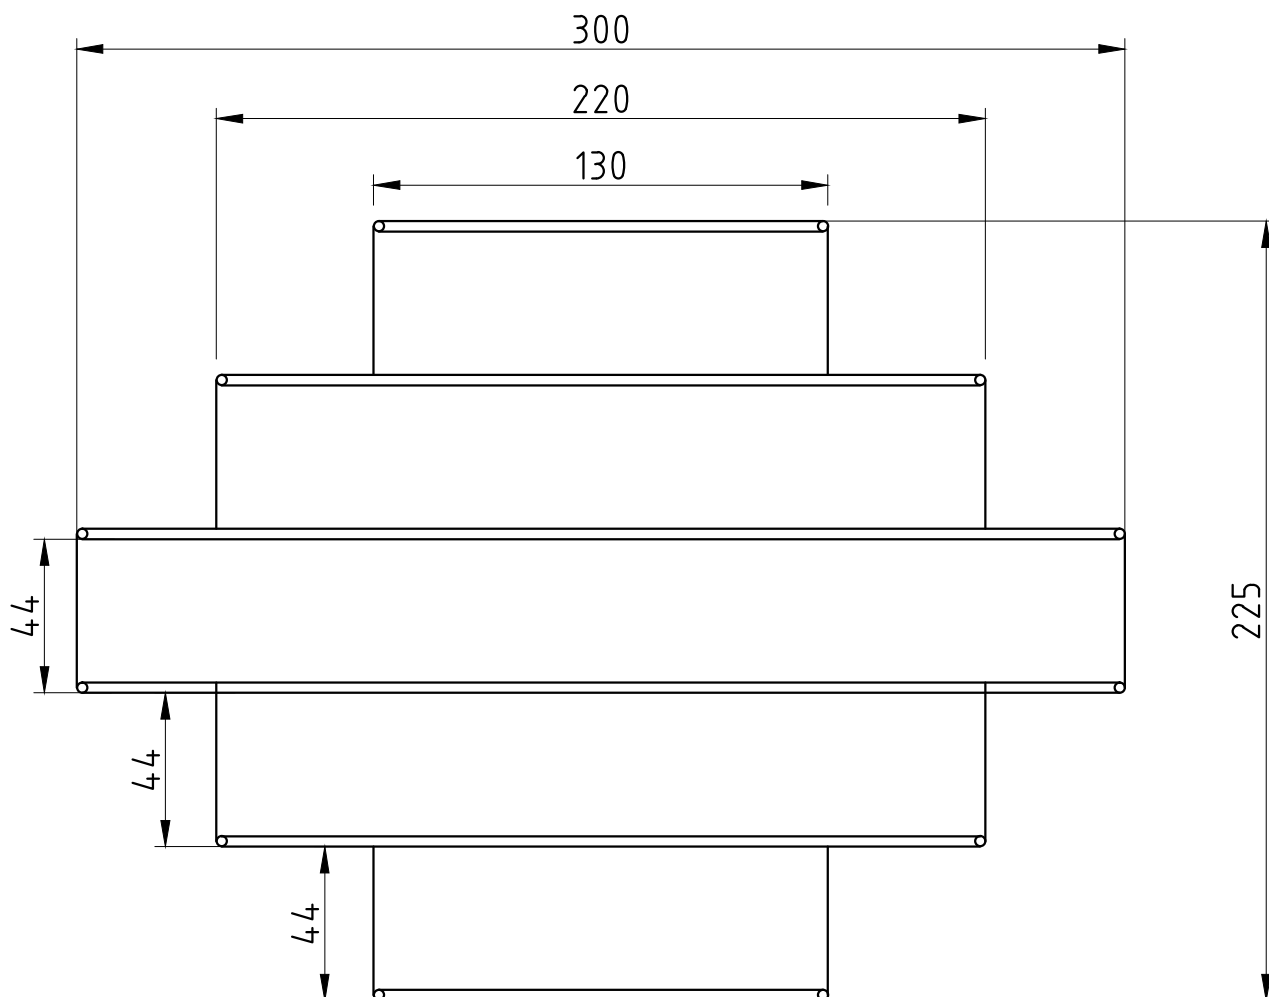

Silver Grey Faux Silk 5 Tier Light Shade

CERTIFICATION