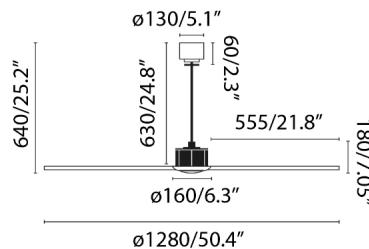

General characteristics

Fixation	Ceiling
Type	I
IP	20
voltage	100V-120V
Hertz	50/60Hz
Max. Power	13W
Fan Power (W)	4-6-9-13-22-32
Airflow (m3/min)	145.66
Airflow (CFM)	5143
RPM	51-77-103-129-155-185
Reverse function	Yes
Engine type	DC
No. of blades	3
Reversible blades	No
Pitched ceiling	Yes

Material

Body/Structure	Steel
Diffuser	Glass
Blade material	ABS

Finish

Body/Structure	Black
Diffuser	Opal
Blade finish	Black
Downrod diameter	26mm
Additional rod including cable	Si
US Certification	Portátiles ETLus

Additional information

Length of the included rods	100-200-460mm
------------------------------------	---------------

Optional downrod model	No dispone
-------------------------------	------------