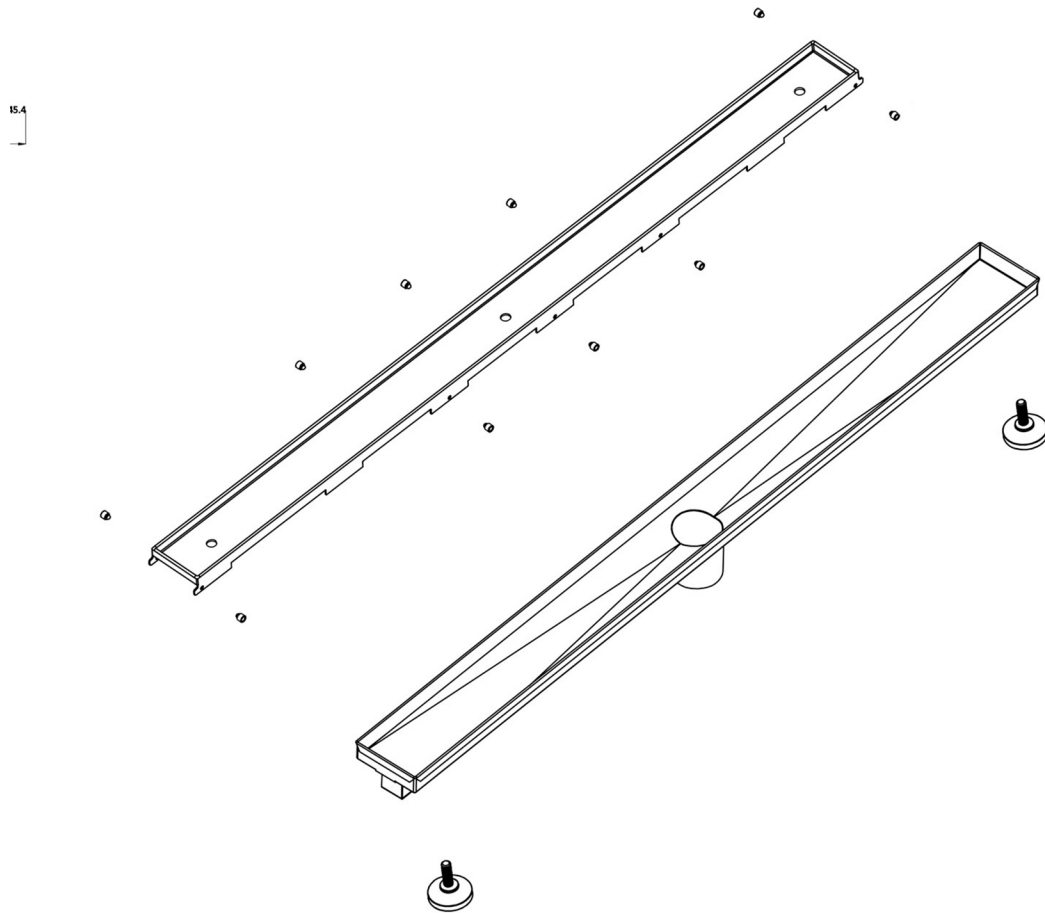

**ABLD59A**

# 59" Stainless Steel Linear Shower Drain with No Cover

**Note:** All product dimensions are approximate and should be verified on site prior to installation.  
Visit [www.ALFIbrand.com](http://www.ALFIbrand.com) for more information.