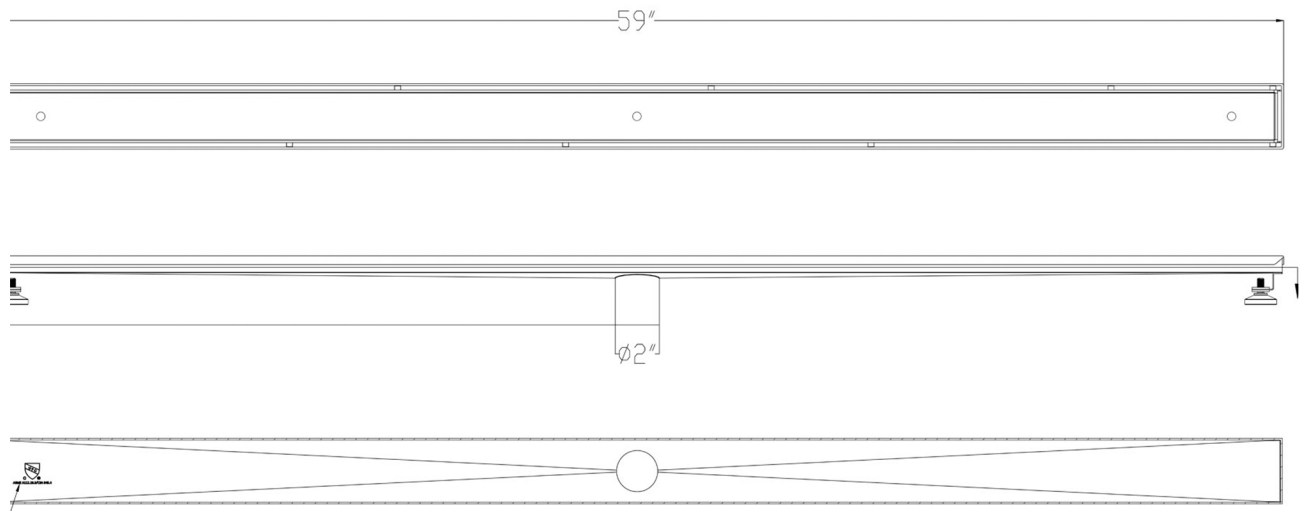

# 59" Stainless Steel Linear Shower Drain with No Cover

**Note:** All product dimensions are approximate and should be verified on site prior to installation.  
Visit [www.ALFIbrand.com](http://www.ALFIbrand.com) for more information.