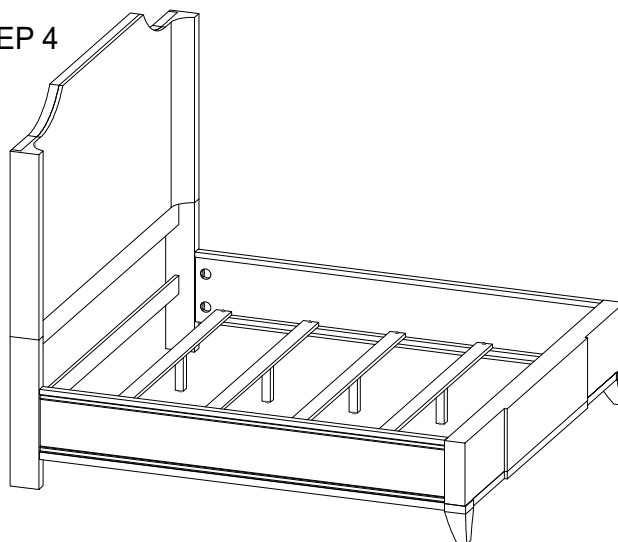

STANLEY

FURNITURE

ASSEMBLY INSTRUCTIONS

Item# 901-T1-001A/B-HB WOOD BED KING (HEADBOARD)

Item# 901-T1-001A/B-FB WOOD BED KING (FOOTBOARD & SIDERAILS)

No.	PARTS NAME	Q.ty (pcs)
(A)		1
(B)		1
(C)		2
(D)		5
No.	LIST OF HARDWARE	Q.ty (pcs)
(1)	 Bolts M8x45	6
(2)	 Bolts M8x50	8
(3)	 Nuts M8	6
(4)	 Washers M8	6
(5)	 Crescent washers M8	8
(6)	 Screws M4x30	10
(7)	 Allen key 4	1

STEP 1

STEP 2

STEP 4

STEP 3