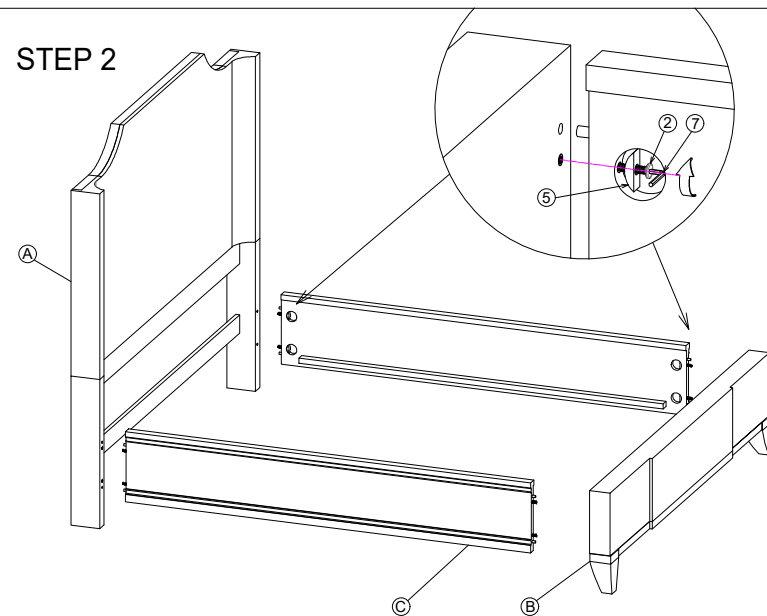

STANLEY

FURNITURE

ASSEMBLY INSTRUCTIONS

Item# 901-T1-001A/B-HB WOOD BED KING (HEADBOARD)

Item# 901-T1-001A/B-FB WOOD BED KING (FOOTBOARD & SIDERAILS)

No.	PARTS NAME	Q.ty (pcs)
(A)		1
(B)		1
(C)		2
(D)		5
No.	LIST OF HARDWARE	Q.ty (pcs)
(1)	 Bolts M8x45	6
(2)	 Bolts M8x50	8
(3)	 Nuts M8	6
(4)	 Washers M8	6
(5)	 Crescent washers M8	8
(6)	 Screws M4x30	10
(7)	 Allen key 4	1

STEP 1

STEP 2

STEP 4

STEP 3