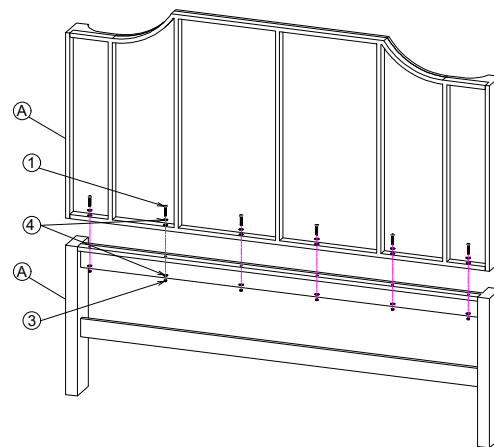

STANLEY

FURNITURE

ASSEMBLY INSTRUCTIONS

Item# 901-T1-001A/B-HB WOOD BED KING (HEADBOARD)

Item# 901-T1-001A/B-FB WOOD BED KING (FOOTBOARD & SIDERAILS)

No.	PARTS NAME	Q.ty (pcs)
(A)		1
(B)		1
(C)		2
(D)		5
No.	LIST OF HARDWARE	Q.ty (pcs)
(1)	 Bolts M8x45	6
(2)	 Bolts M8x50	8
(3)	 Nuts M8	6
(4)	 Washers M8	6
(5)	 Crescent washers M8	8
(6)	 Screws M4x30	10
(7)	 Allen key 4	1

STEP 1

STEP 2

STEP 4

STEP 3